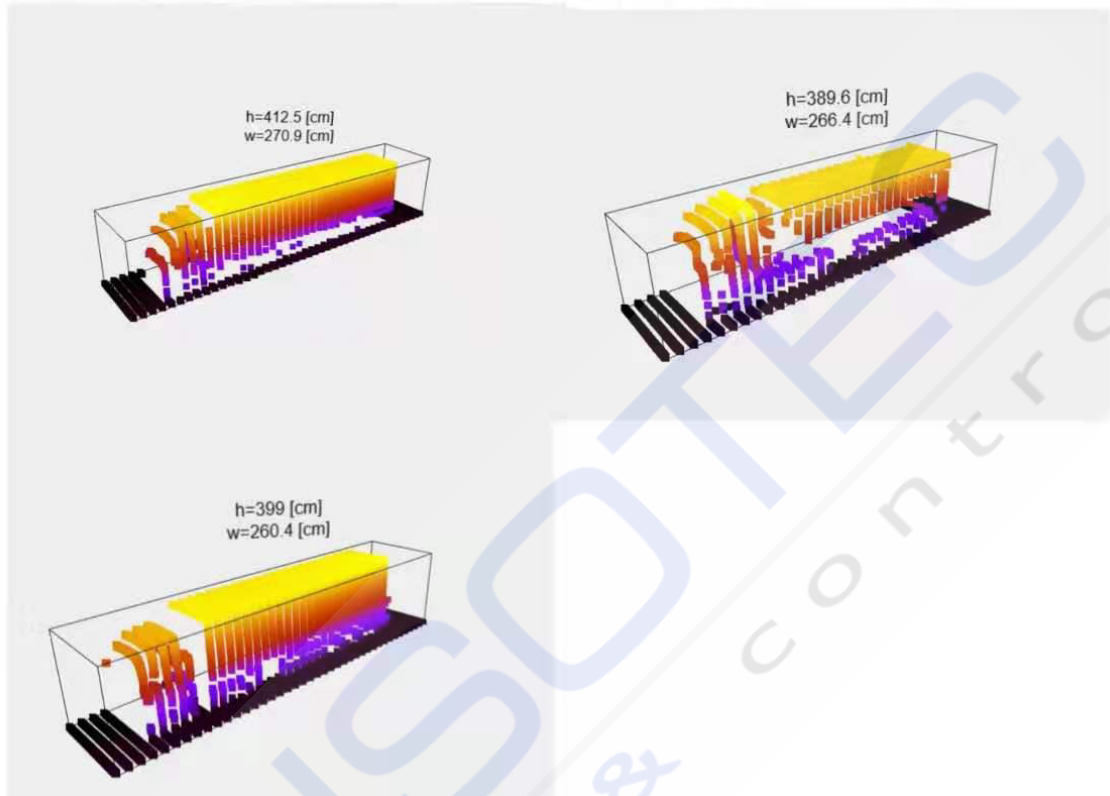

Польша:

Дорогой Бенджамин,

На сегодняшний день у нас установлено 8 лидаров.

Мы очень довольны их функционалом и производительностью. Ниже примеры результатов измерений:

Спасибо, что связались с нами. Мы используем лидары WLR-711 с 2020 г., и они нам нравятся намного больше, чем лазерные сканеры SICK. Устройства работают стабильно и без сбоев. Протокол передачи данных простой и удобный для интеграции.

Венгрия:

Бенджамин, добрый день.

Данное письмо предназначено только для Вас! Должен сказать, что мы очень довольны услугами и качеством сервиса VanJee. Мы очень ценим Вашу профессиональную поддержку!

У VanJee прекрасная команда!

С наилучшими пожеланиями,
Атила