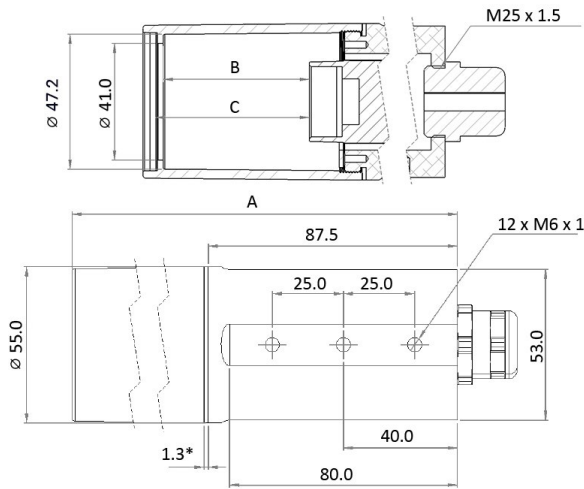

TECHNICAL DETAILS

Housing Features

* 1.3 when tightened according to instructions. 1.5 non compressed

BASLER IP67 HOUSING

Camera Compatibility	ace Classic, ace U and ace 2 with GigE or USB 3.0 interface
Lens Compatibility	max. outer diameter 47 mm; max. length 67 mm
Window Material	BK7 glass
Window Coating	AR (anti-reflective)
Body Material	Type 2 anodized aluminum
Lens Tube Material	Glass-filled nylon, high impact
Seal Material	EPDM ¹
IP Rating	IP67
Connectivity	M25 cable gland, polycarbonate
Body Diameter	55 mm
Lens Tube Diameter	55 mm
Order Numbers	for ace GigE: 2200000706, for ace USB: 2200000707 for ace 2 GigE: 2200000708, for ace 2 USB: 2200000709

¹ default option