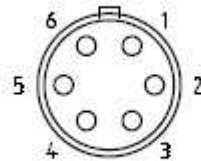

Basler

Technical Specification

Power Cable, HRS 6p, open, 10 m

Order Number 2000029758

Basler AG

An der Strusbek 60-62

22926 Ahrensburg, Germany

Specification:

Cable: LiYCY 2x0.5

Connector: Circular connector Hirose 10A-7P-6S

Length: 10m

bn – brown

wh - white

Contacting Basler Support Worldwide

Europe:

Basler AG
An der Strusbek 60 - 62
22926 Ahrensburg
Germany