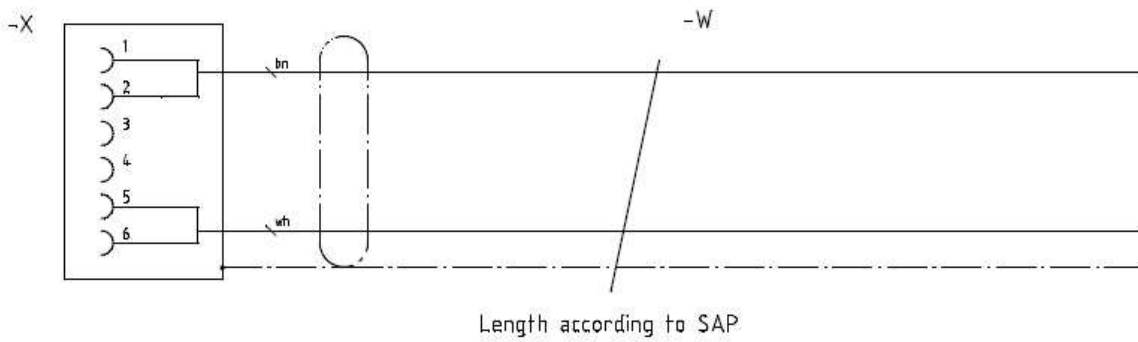

Basler

Technical Specification

Power Cable, HRS 6p, open, 10 m

Order Number 2000029758

Basler AG

An der Strusbek 60-62

22926 Ahrensburg, Germany

Specification:

Cable: LiYCY 2x0.5

Connector: Circular connector Hirose 10A-7P-6S

Length: 10m

bn – brown

wh - white

Contacting Basler Support Worldwide

Europe:

Basler AG
An der Strusbek 60 - 62
22926 Ahrensburg
Germany