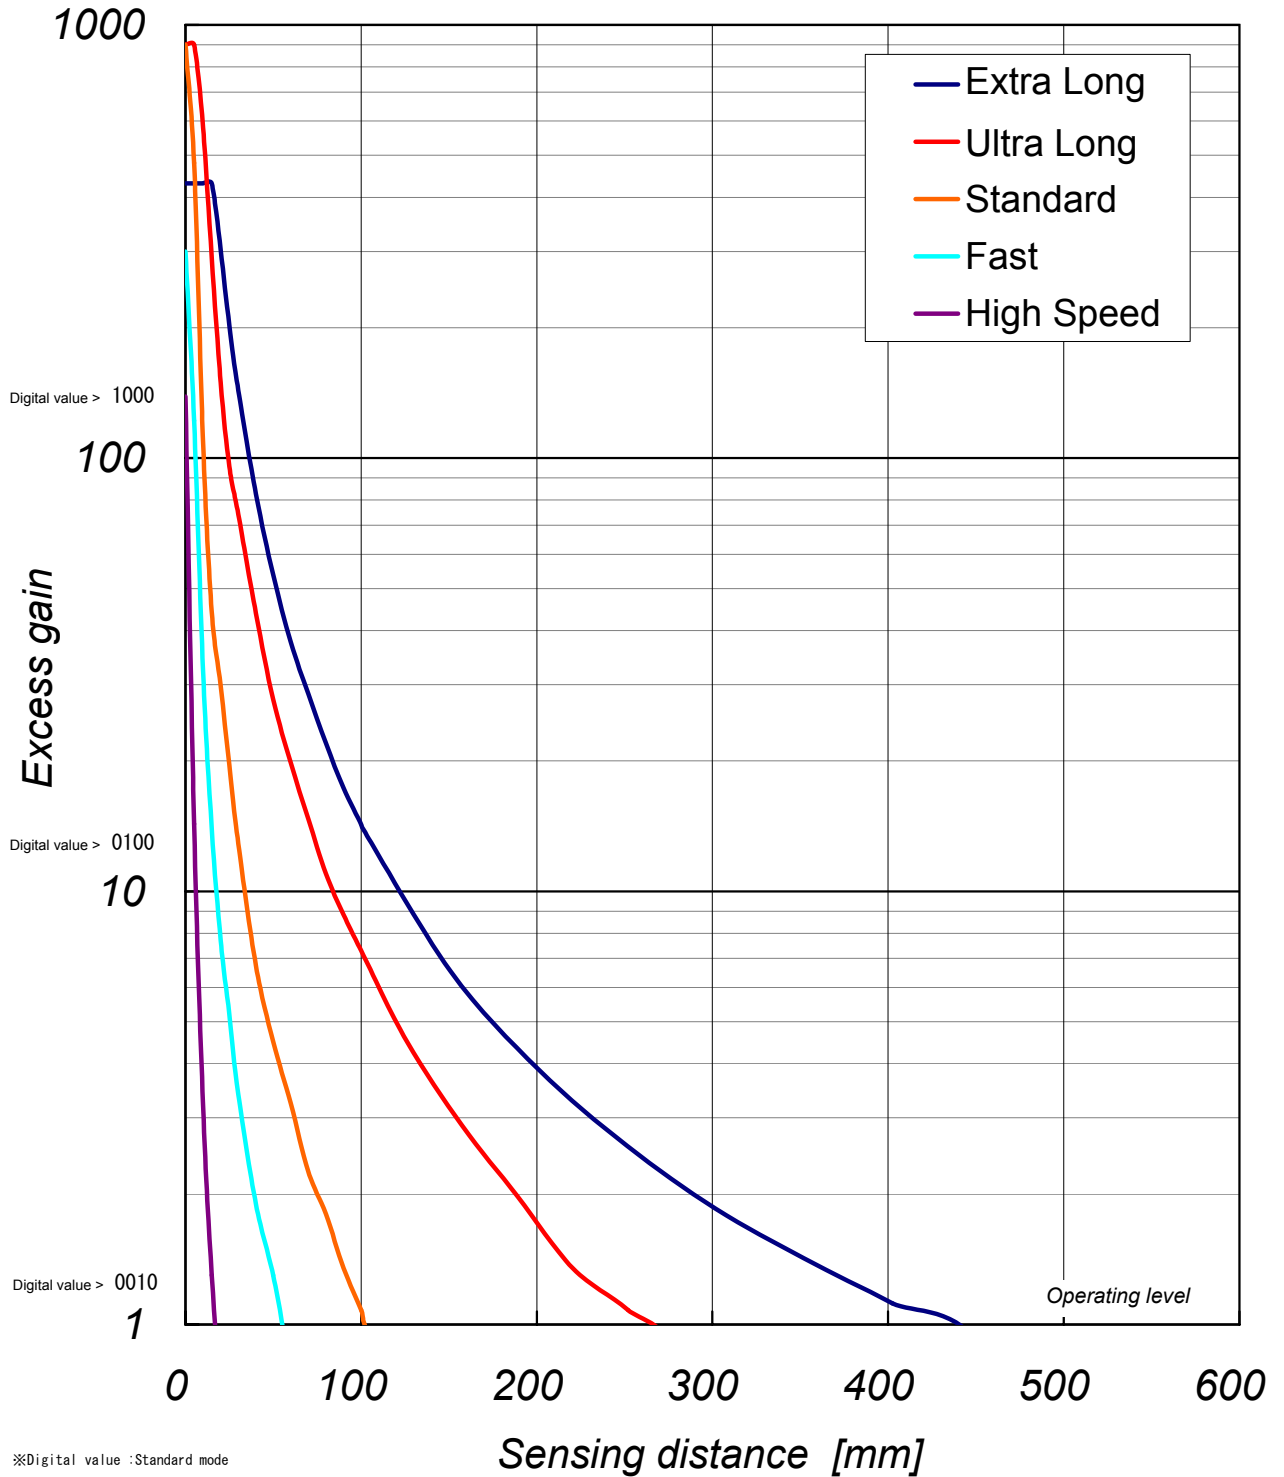

△1			
△2			
△3			

Typical example data

Digital value > 9999

<b>A4</b>	SCALE X	UNIT X	DATE 2009.9.18	DESCRIPTION
APPROVED BY S.Nishimura	CHECKED BY S.Nishimura	DRAWN BY Y.Shirakawa	DESIGNED BY Y.Shirakawa	D3RF NF-DR03
3RD ANGLE PROTECTION	OPTEX FA CO.,LTD.		DRAWING NO X109-W126	ITEM Excess Gain