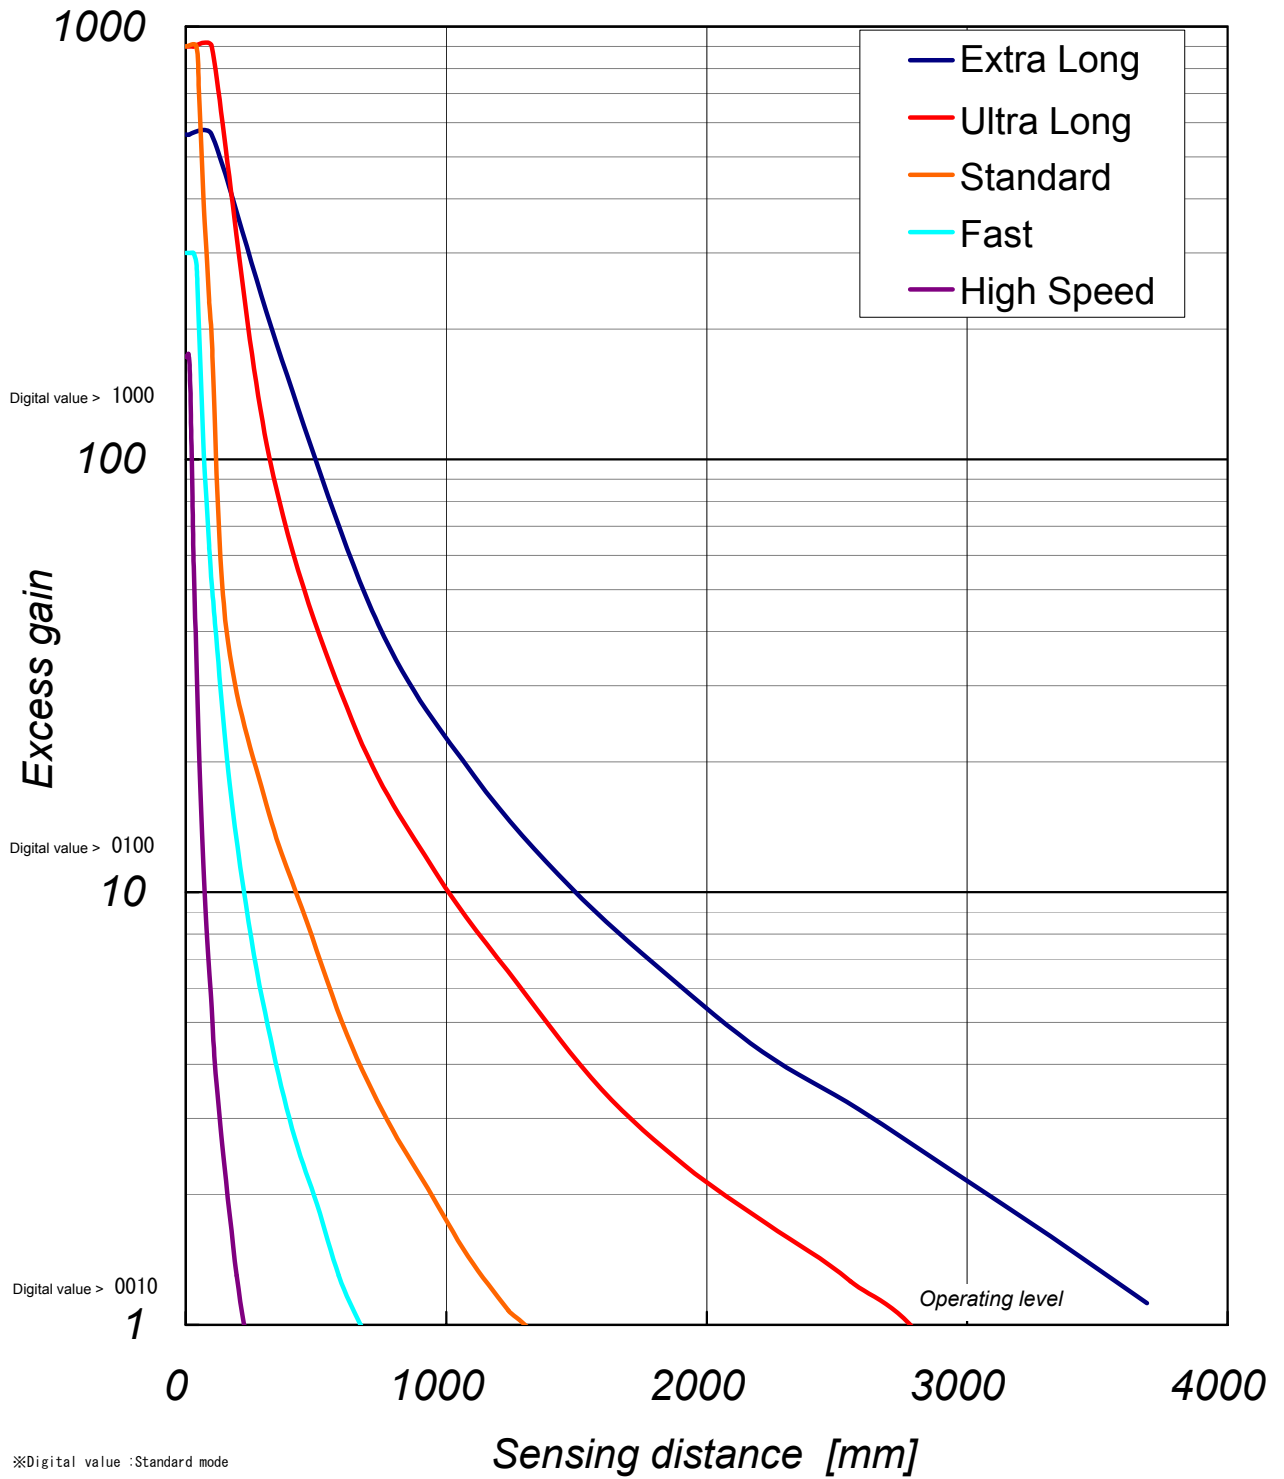

△1			
△2			
△3			

Typical example data

Digital value > 9999

<b>A4</b>	SCALE X	UNIT X	DATE 2009.9.18	DESCRIPTION
APPROVED BY S.Nishimura	CHECKED BY S.Nishimura	DRAWN BY Y.Shirakawa	DESIGNED BY Y.Shirakawa	D3RF      NF-TH02
3RD ANGLE PROTECTION	OPTEX FA CO.,LTD.		DRAWING NO X109-W005	ITEM Excess Gain