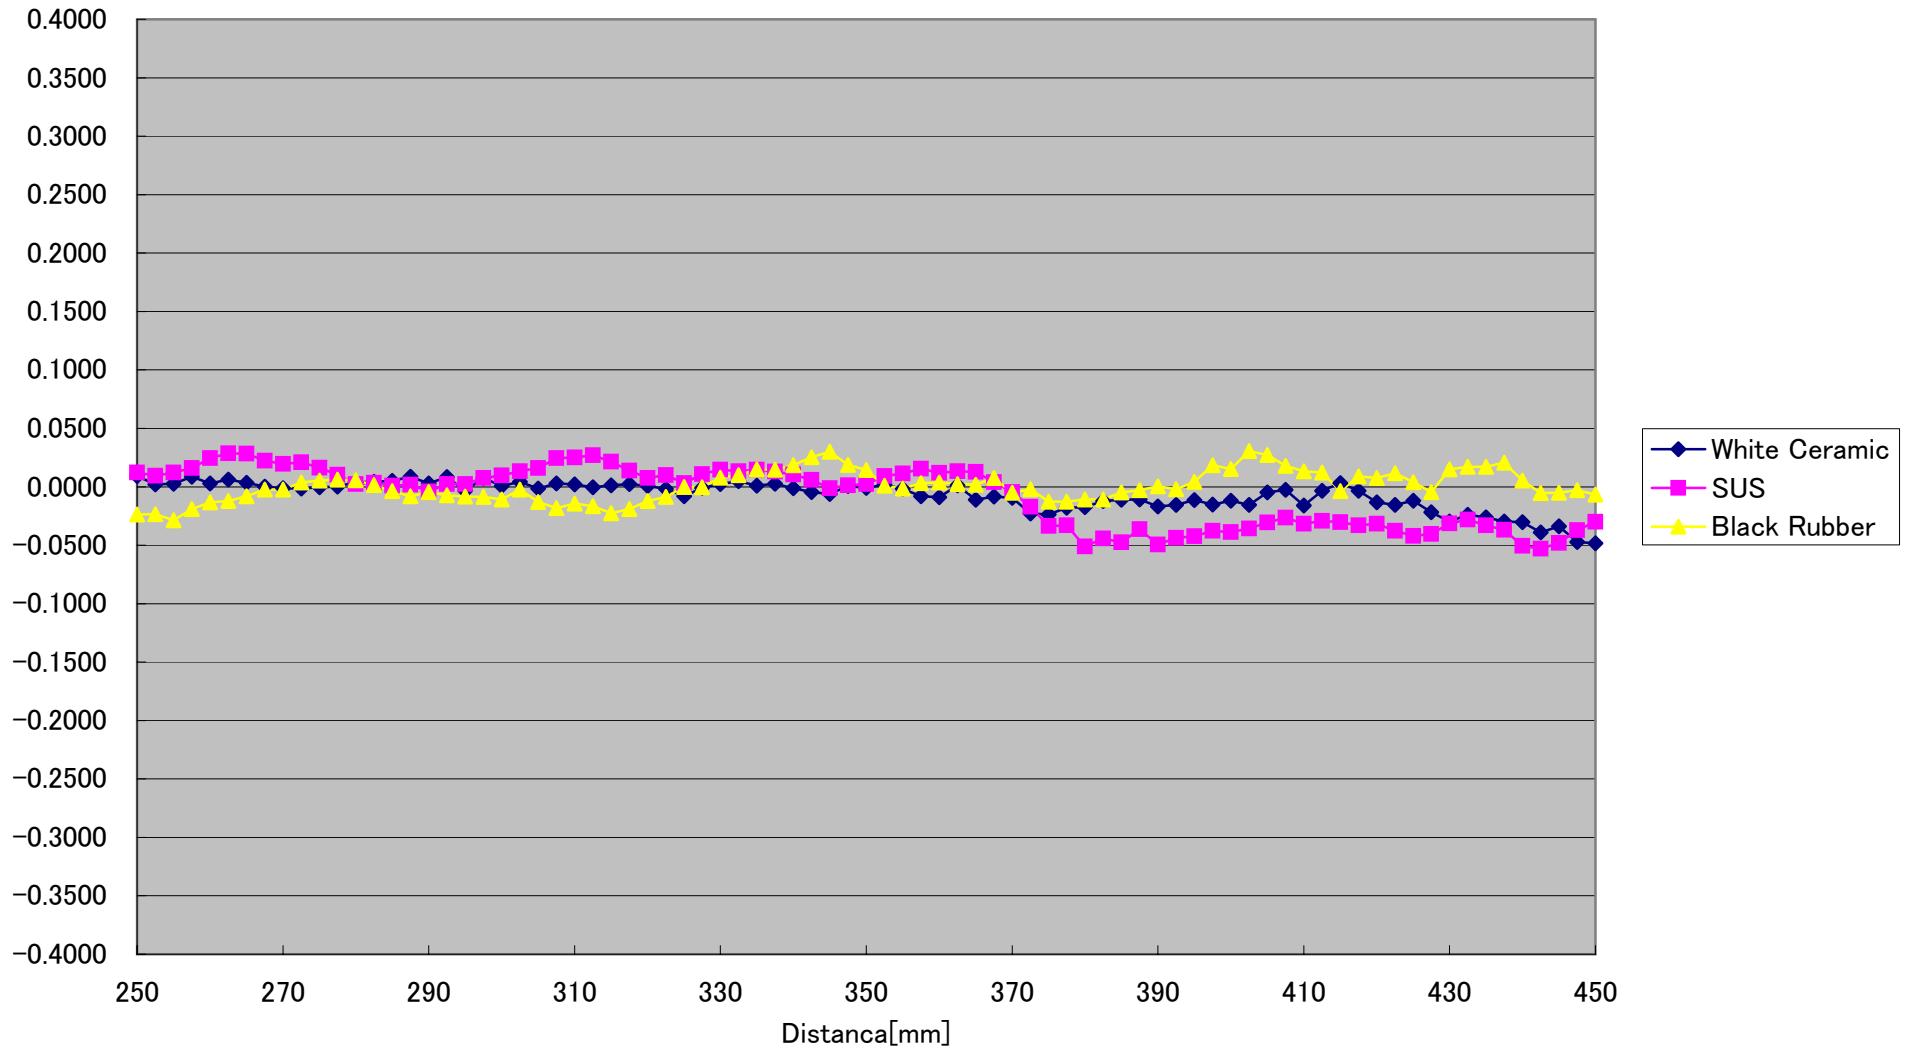

CD5-350-WIDE-800u Linearity($\pm 0^\circ$) [%FS] (Typical)

CD5-350-WIDE-800u Linearity(Vertical -10°)[%FS] (Typical)

CD5-350-WIDE-800u Linearity(Vertical +10°)[%FS] (Typical)

CD5-350-WIDE-800u Linearity(Horizontal 10°)[%FS] (Typical)