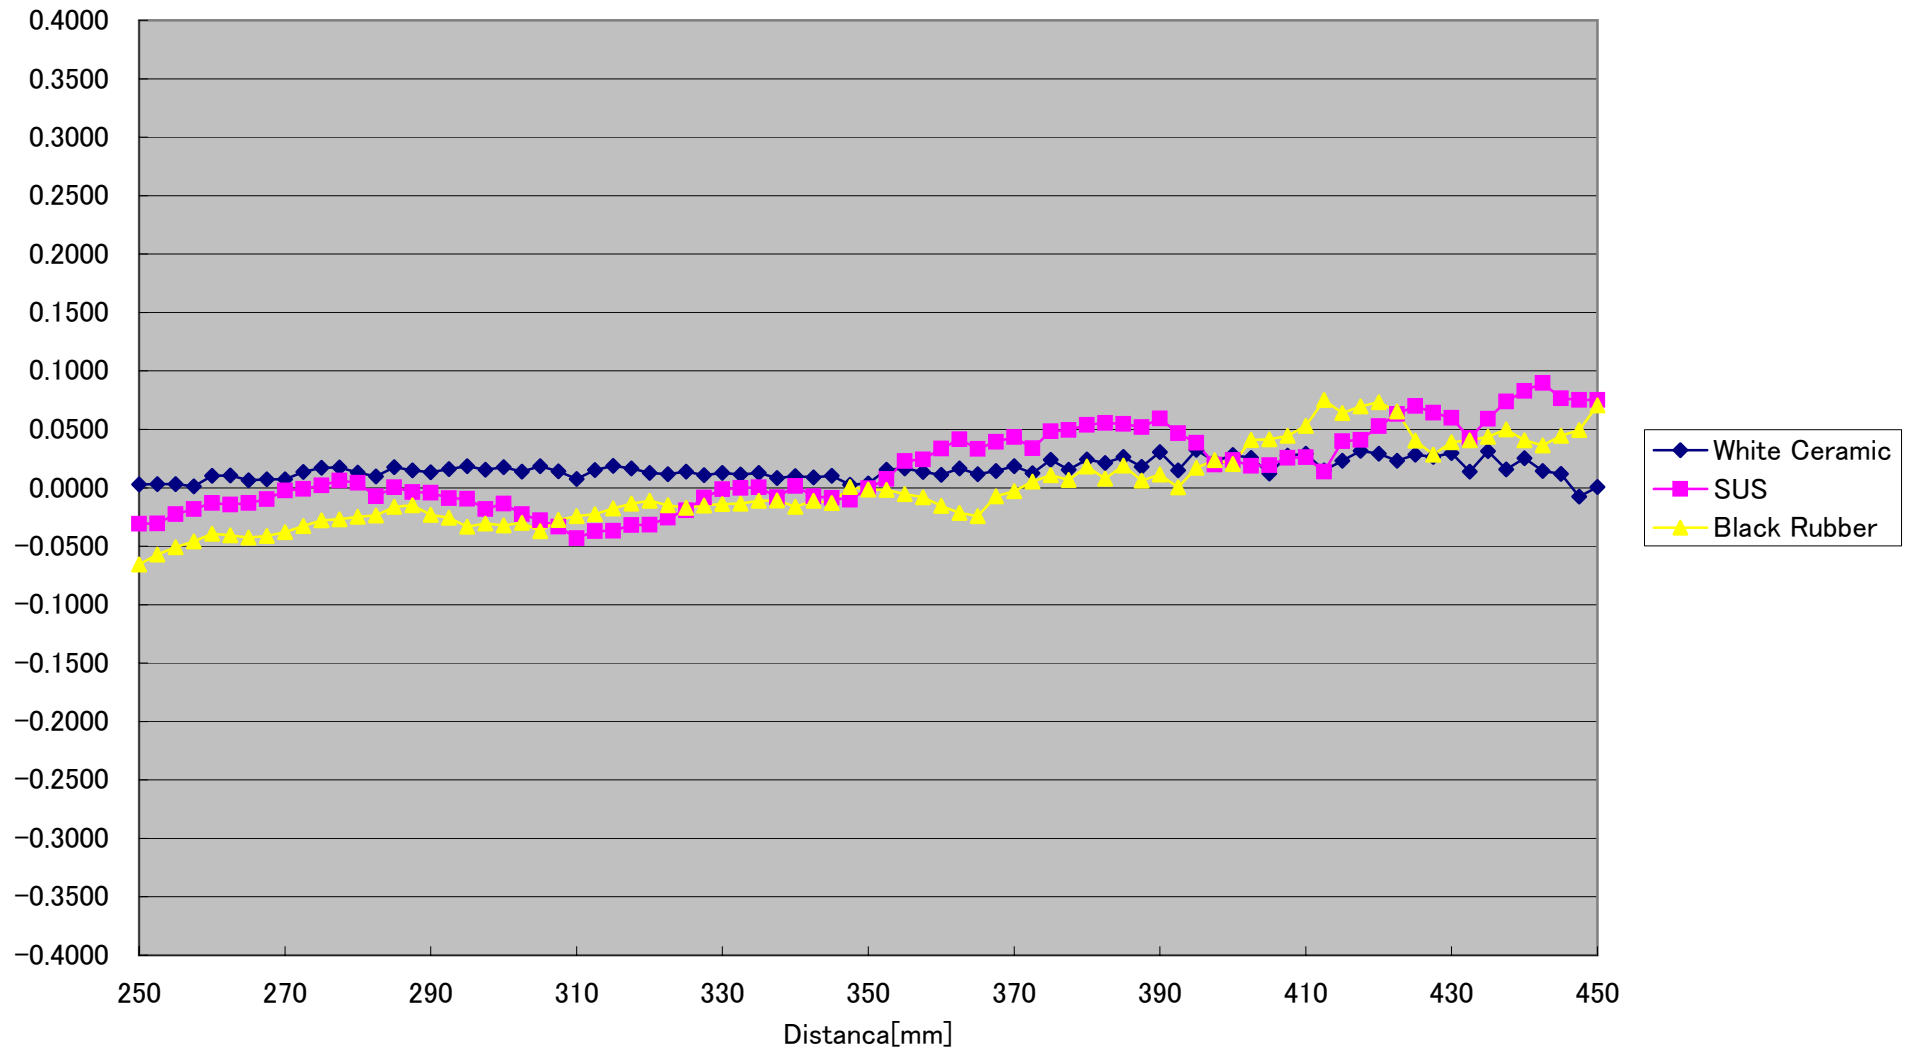

CD5-350-WIDE-800u Linearity($\pm 0^\circ$) [%FS] (Typical)

CD5-350-WIDE-800u Linearity(Vertical -10°)[%FS] (Typical)

CD5-350-WIDE-800u Linearity(Vertical +10°)[%FS] (Typical)

CD5-350-WIDE-800u Linearity(Horizontal 10°)[%FS] (Typical)