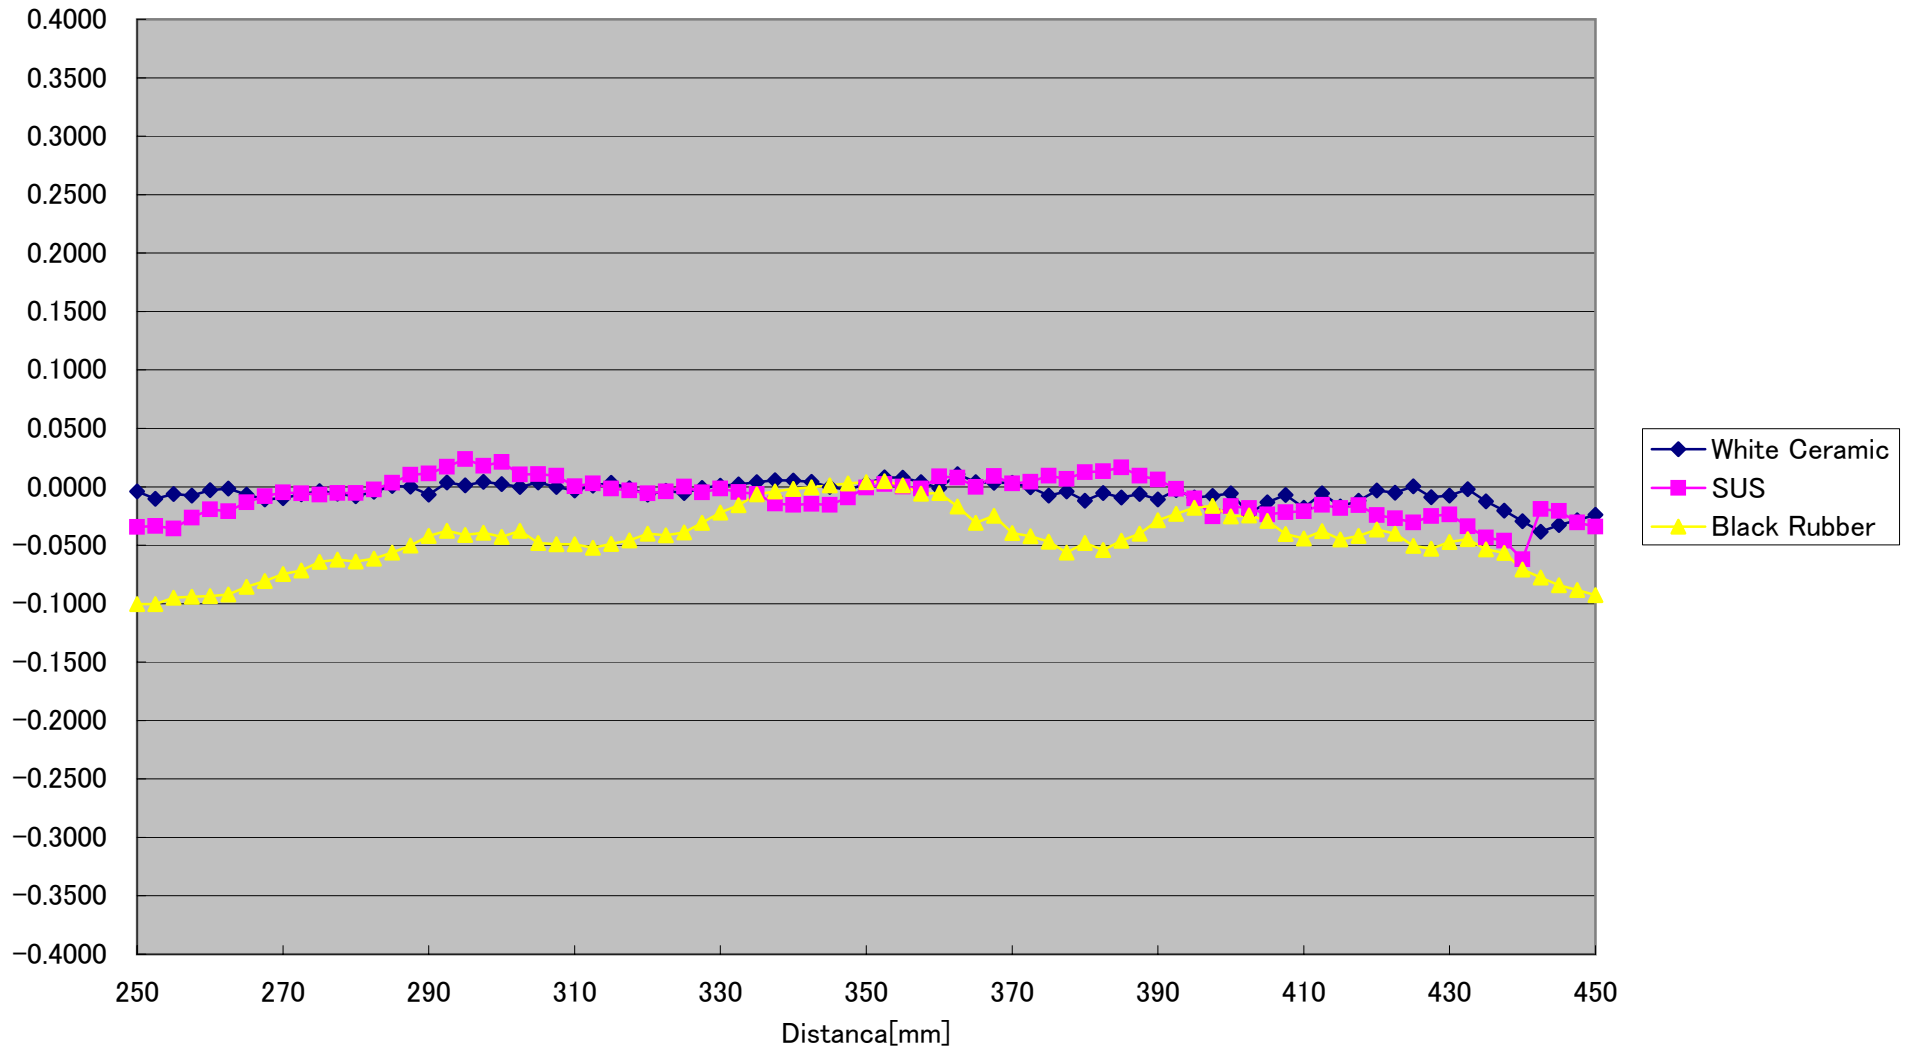

CD5-350-WIDE-800u Linearity($\pm 0^\circ$) [%FS] (Typical)

CD5-350-WIDE-800u Linearity(Vertical -10°)[%FS] (Typical)

CD5-350-WIDE-800u Linearity(Vertical +10°)[%FS] (Typical)

CD5-350-WIDE-800u Linearity(Horizontal 10°)[%FS] (Typical)