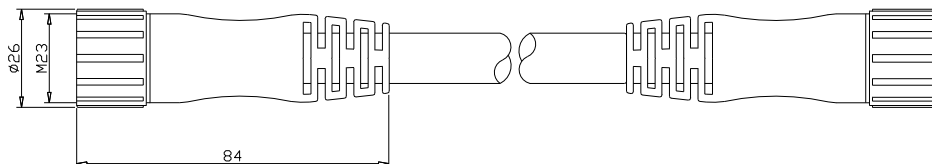

CJBR 3 – CJBR 5 – CJBR 10