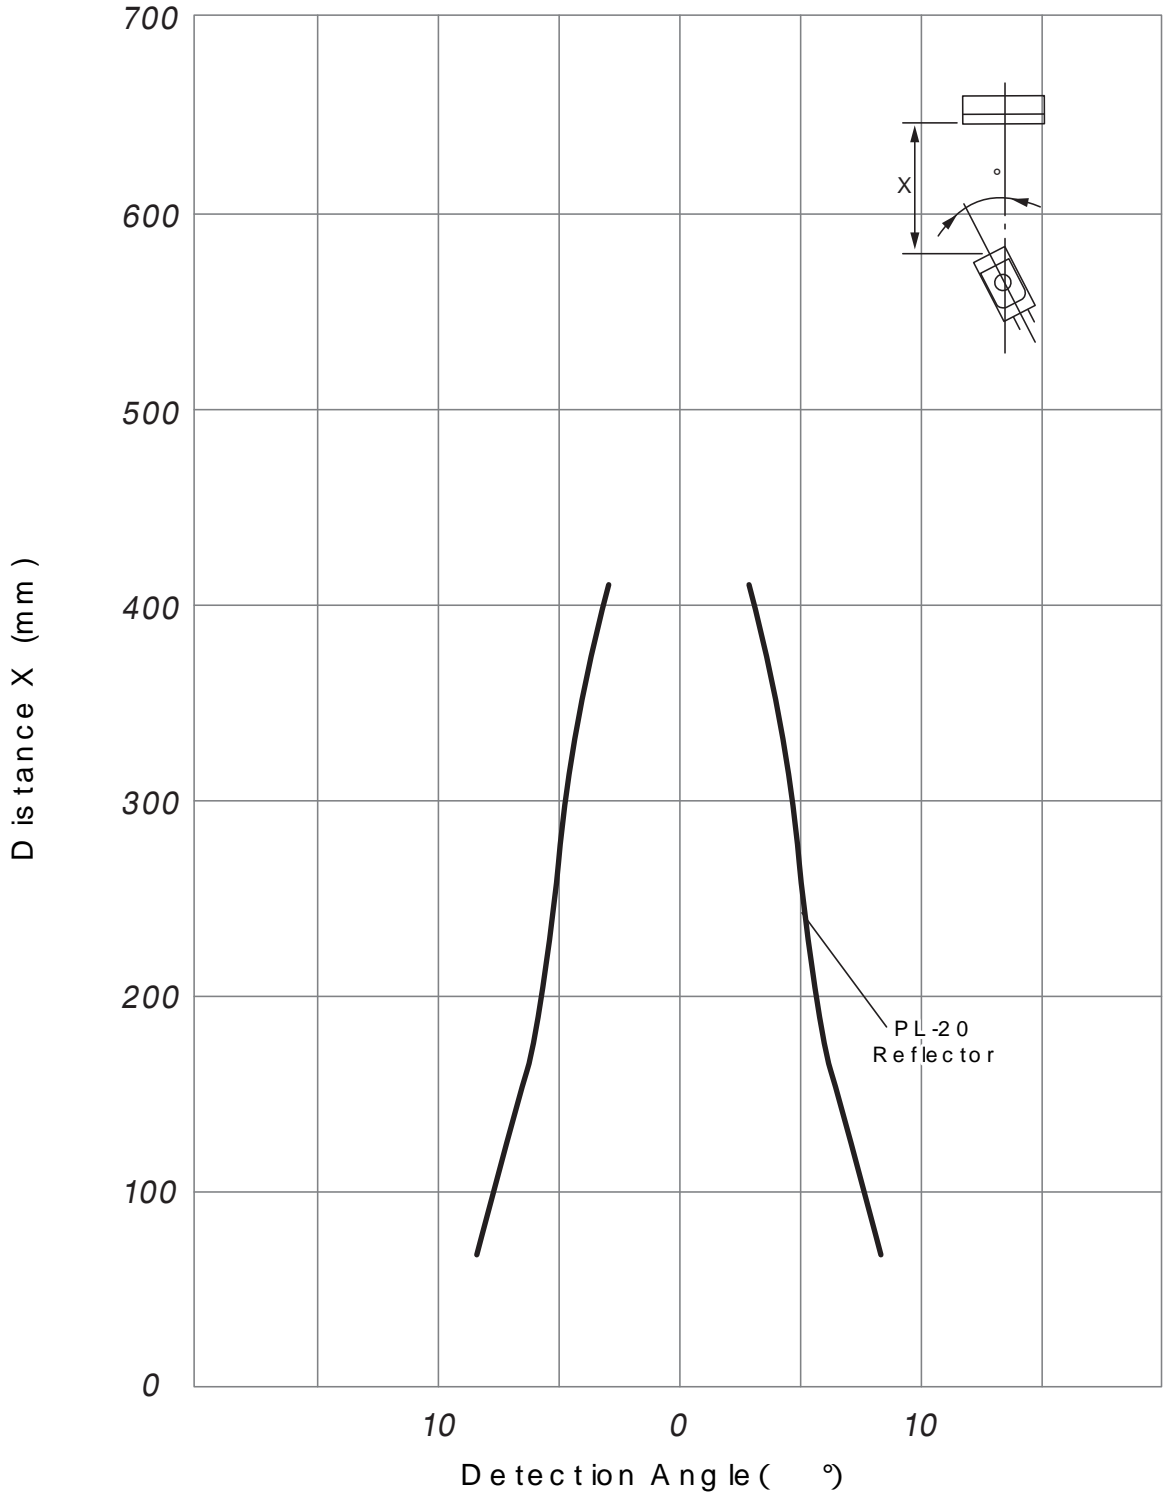

X46-W305

△			
△			
△			

CON.NO	QUAN	NAME	MATERIAL	STANDARD	DISPOSAL	REMARKS
A4	SCALE <input checked="" type="checkbox"/>	UNIT <input checked="" type="checkbox"/>	DATE 98.09.07	DESCRIPTION SR-Q50 Distance-Detection Angle		
APPROVED BY K.Matsumoto	CHECKED BY R.Kumo	DRAWN BY S.Nishimura	DESIGNED BY S.Nishimura	ITEM Angular Deviation		
3RD ANGLE PROJECTION	SICK OPTEX CO.,LTD.		DRAWING NO X46-W305			