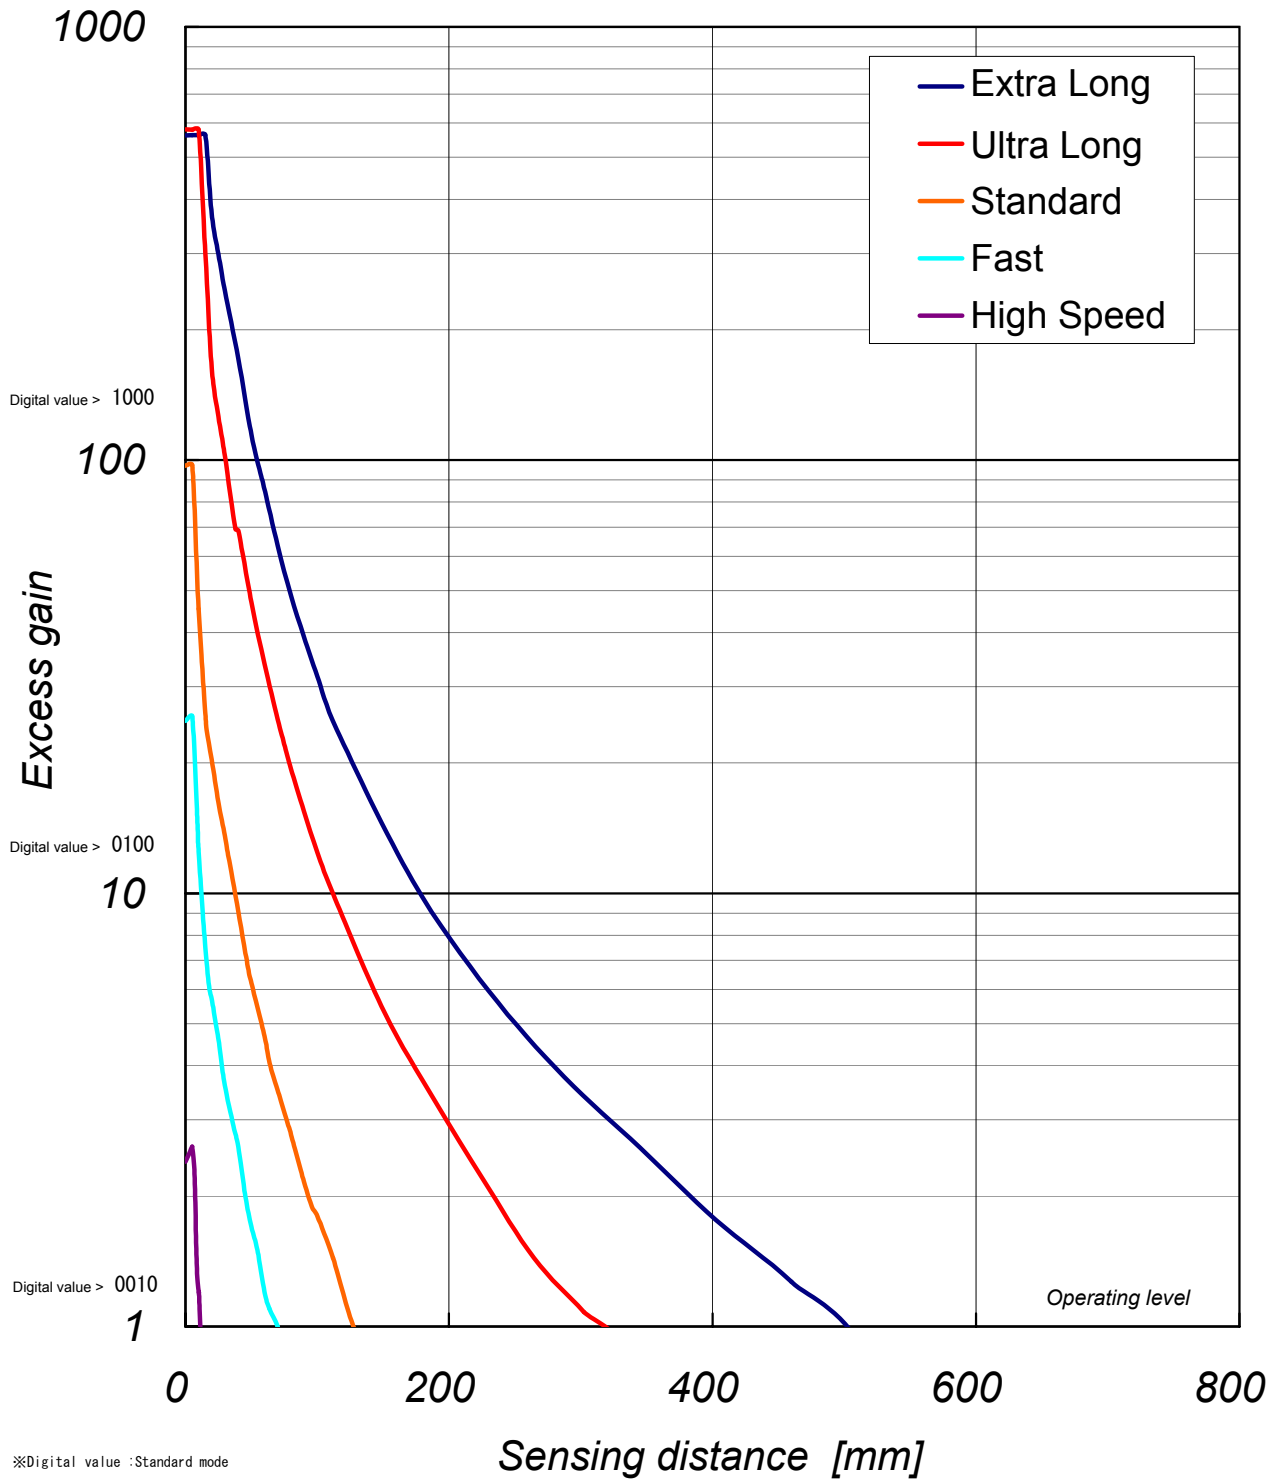

△1			
△2			
△3			

Typical example data

Digital value > 9999

A4	SCALE X	UNIT X	DATE 2009.9.18	DESCRIPTION
APPROVED BY S.Nishimura	CHECKED BY S.Nishimura	DRAWN BY Y.Shirakawa	DESIGNED BY Y.Shirakawa	D3RF NF02-DK
3RD ANGLE PROTECTION	OPTEX FA CO.,LTD.		DRAWING NO X109-W101	ITEM Excess Gain