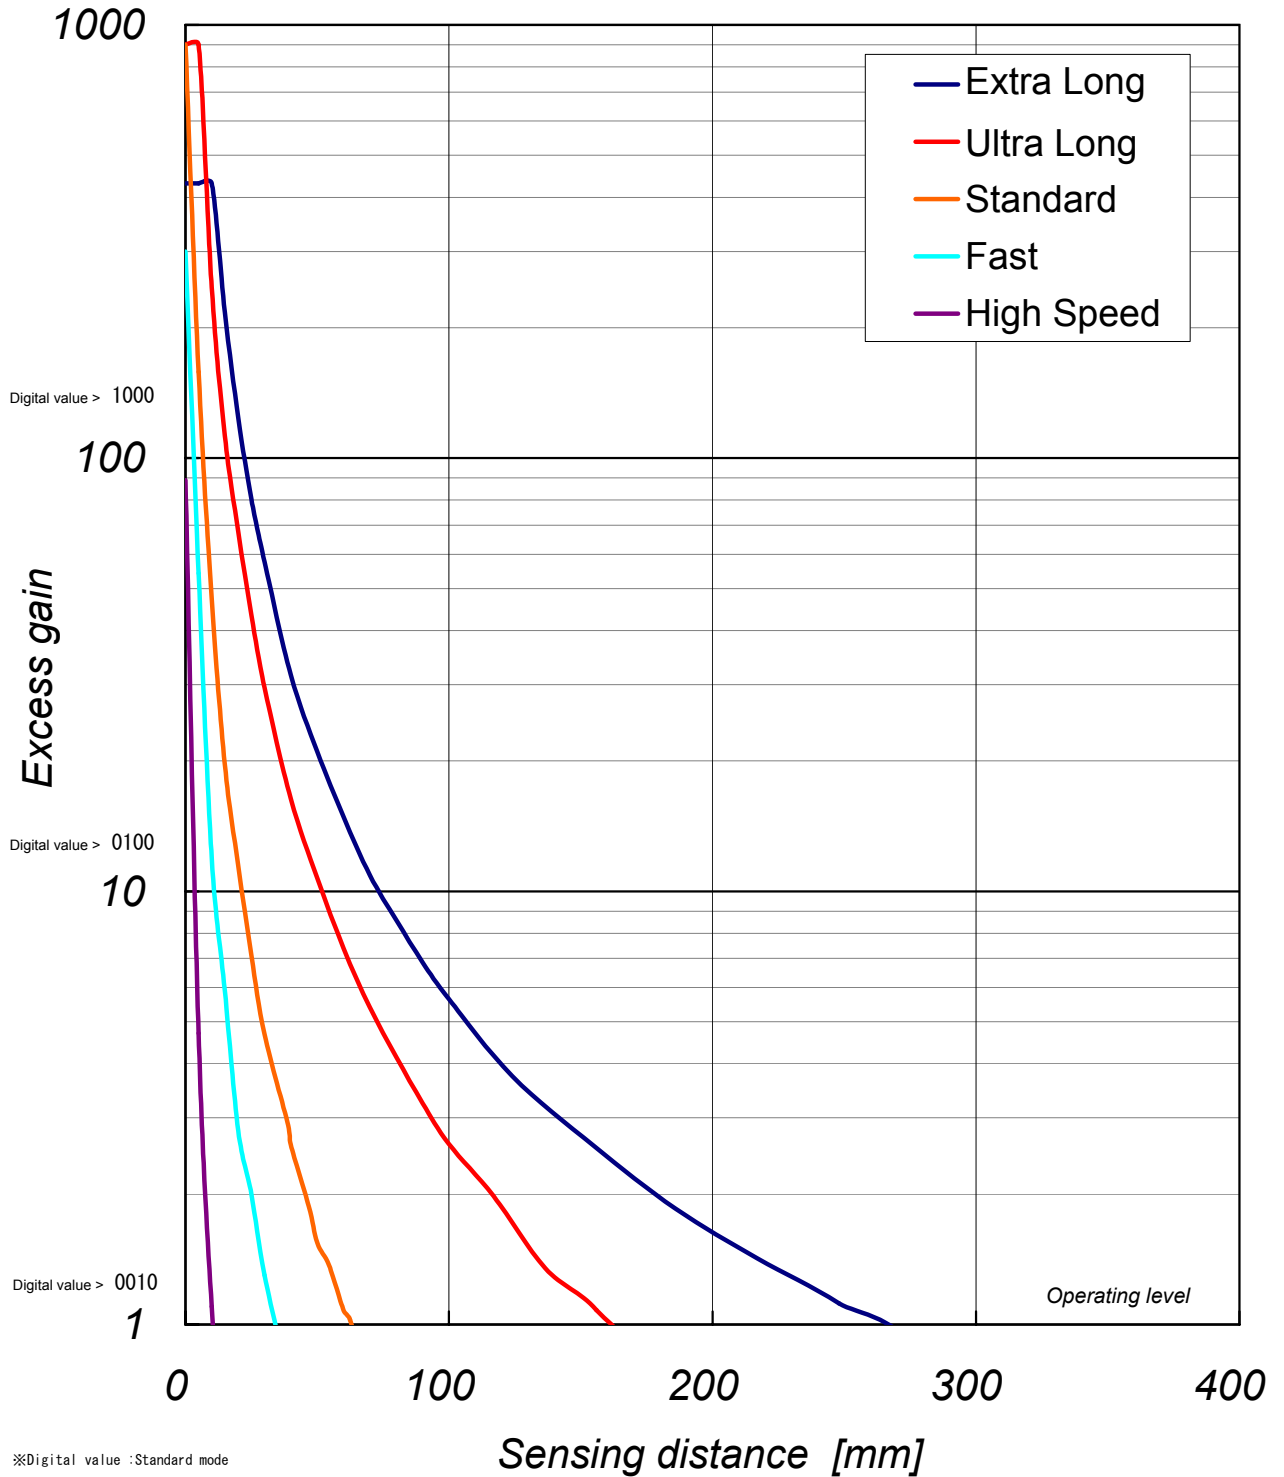

△1			
△2			
△3			

Typical example data

Digital value > 9999

<b>A4</b>	SCALE X	UNIT X	DATE 2009.9.18	DESCRIPTION
APPROVED BY S.Nishimura	CHECKED BY S.Nishimura	DRAWN BY Y.Shirakawa	DESIGNED BY Y.Shirakawa	D3RF      NF-DR02
3RD ANGLE PROTECTION	OPTEX FA CO.,LTD.		DRAWING NO X109-W125	ITEM Excess Gain