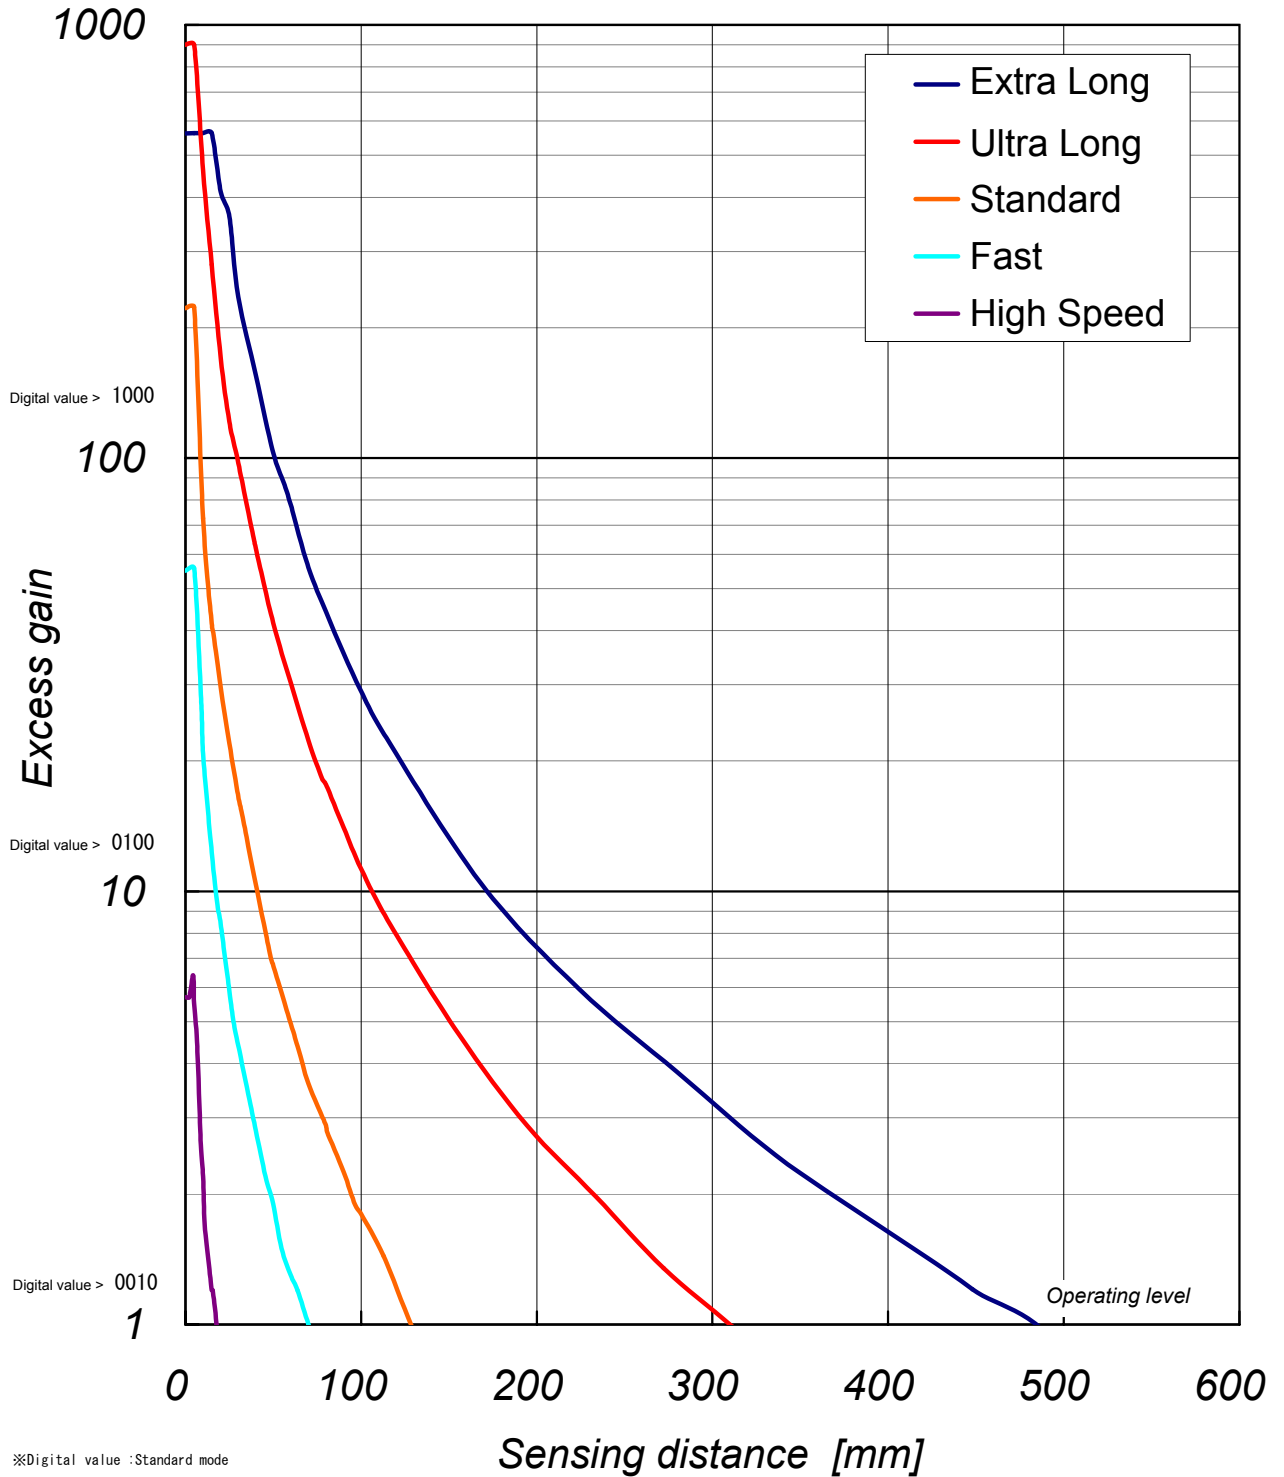

△1			
△2			
△3			

Typical example data

Digital value > 9999

A4	SCALE X	UNIT X	DATE 2009.9.18	DESCRIPTION
APPROVED BY S.Nishimura	CHECKED BY S.Nishimura	DRAWN BY Y.Shirakawa	DESIGNED BY Y.Shirakawa	D3RF NF25-D
3RD ANGLE PROTECTION	OPTEX FA CO.,LTD.		DRAWING NO X109-W102	ITEM Excess Gain