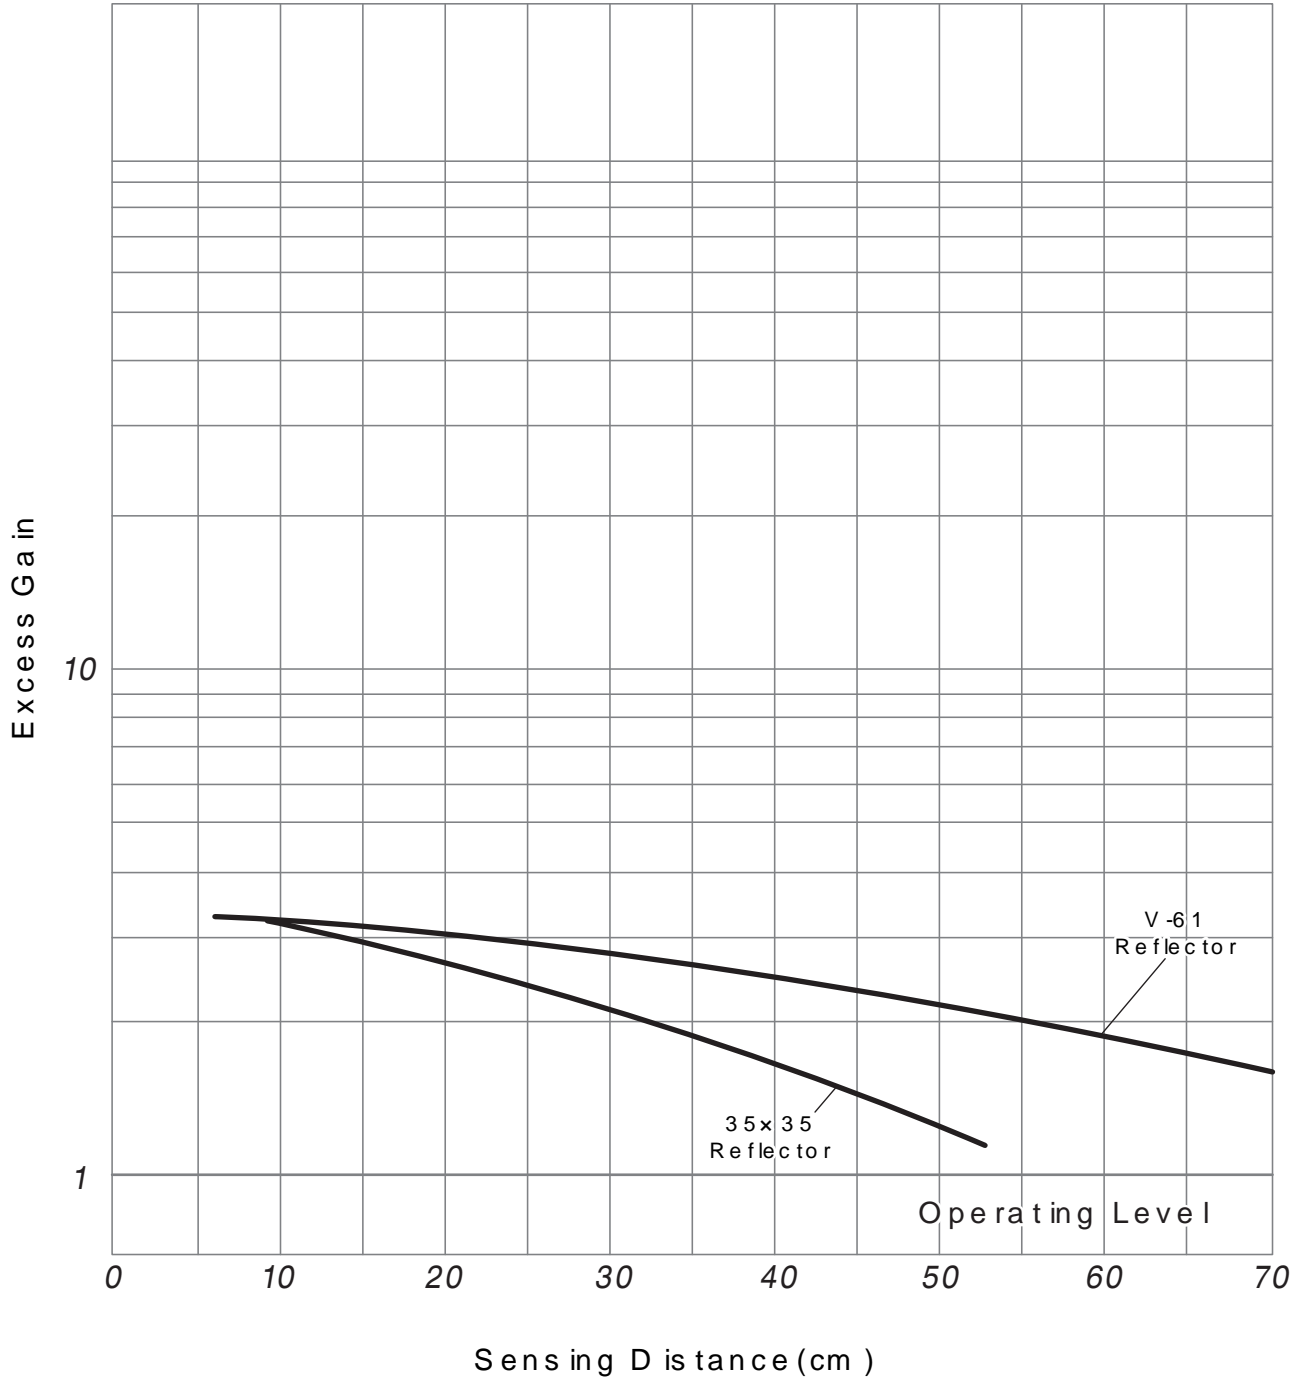

X23-W010

△			
△			
△			

CON.NO	QUAN	NAME	MATERIAL	STANDARD	DISPOSAL	REMARKS
A4	SCALE <input checked="" type="checkbox"/>	UNIT <input checked="" type="checkbox"/>	DATE 93.12.25	DESCRIPTION KR-Q50 Excess Gain- Sensing Distance		
APPROVED BY K.Matsumoto	CHECKED BY R.Kumo	DRAWN BY S.Nishimura	DESIGNED BY S.Nishimura	ITEM Excess Gain		
3RD ANGLE PROJECTION	OPTEX FA CO.,LTD.			DRAWING NO X23-W010		