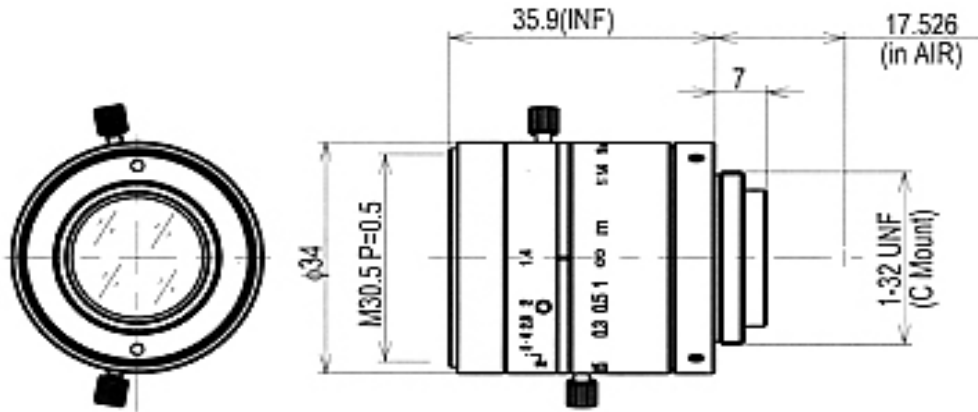

LTC-16M (23FM16SP)

SPECIFICATIONS

Focal Length	16mm
Iris Range	F/1.4 to 22
Iris Operation	Manual with Lock
Focus Operation	Manual with Lock
Mount	C
1/3" Angle of View	17.1° x 12.9°
1/2" Angle of View	22.7° x 17.1°
2/3" Angle of View	30.9° x 23.4°
Effective Diameter (Front/Rear Lens)	Ø17.5mm/Ø13.0mm
Minimum Object Distance	0.15m
Back Focus	11.54mm (in air)
Filter Size	M30.5 P=0.5
Maximum Diameter	ø34mm
Overall Length	38mm
Weight	80g