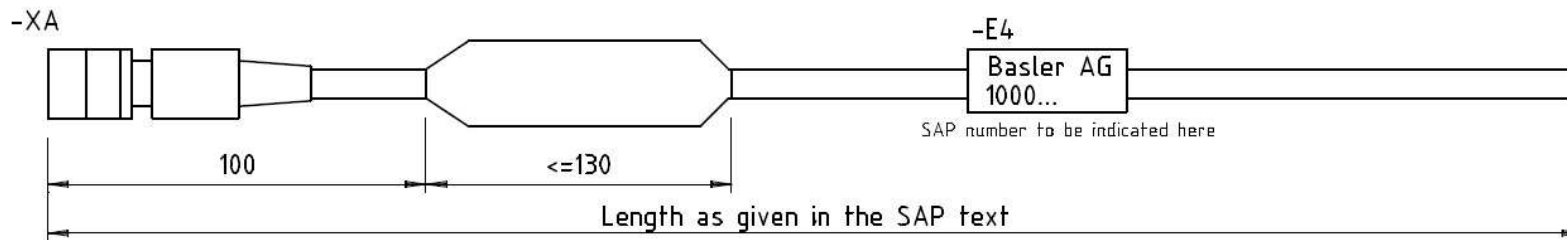

Drawing

has to be in accordance with RoHS!