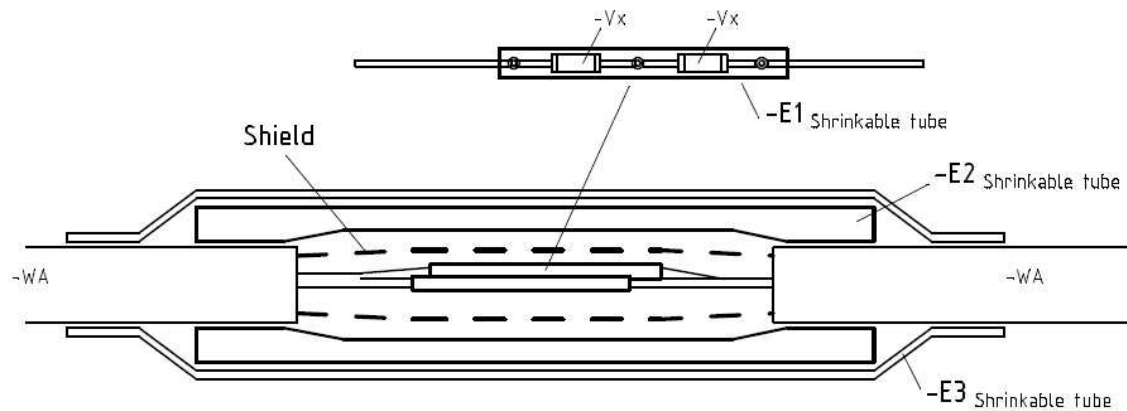

Drawing

has to be in accordance with RoHS!