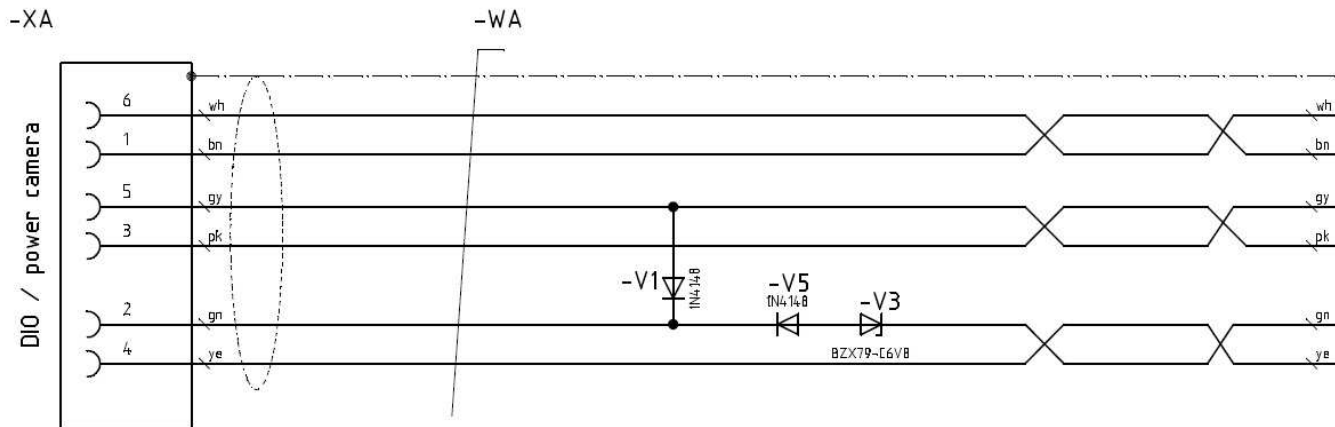

Drawing

has to be in accordance with RoHS!