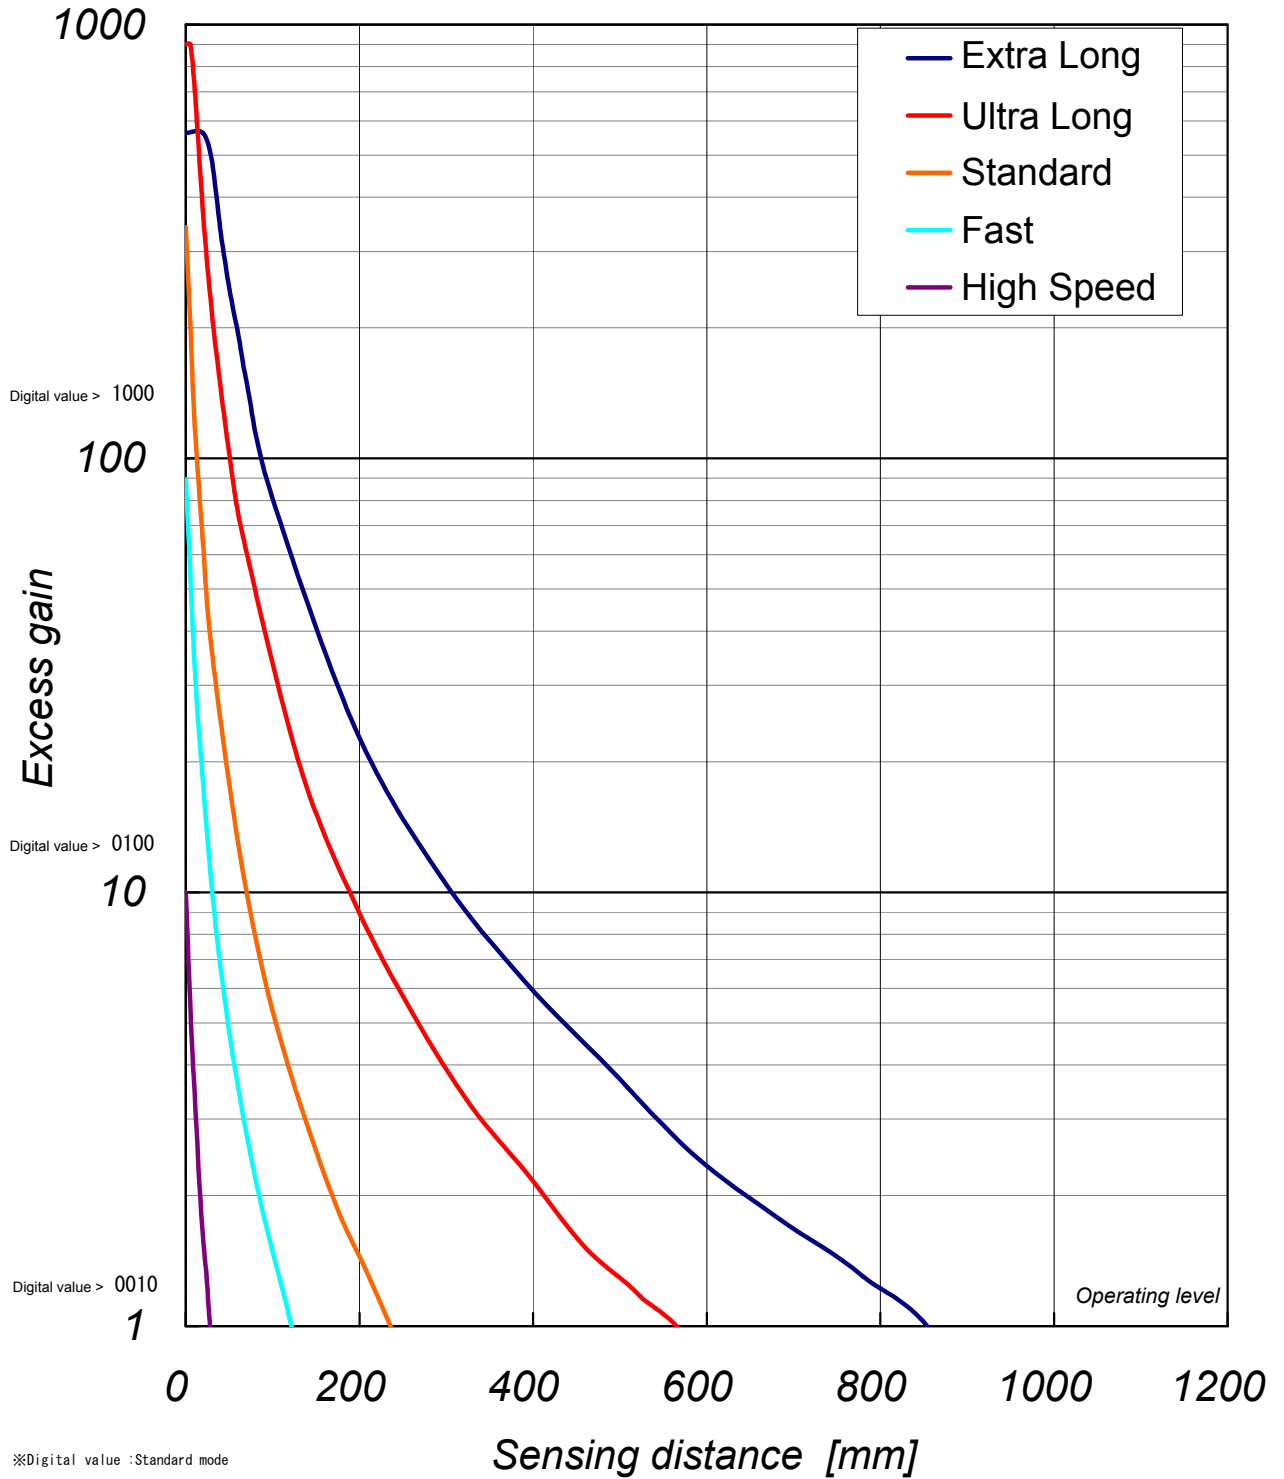

△1			
△2			
△3			

Typical example data

Digital value > 9999

※Digital value :Standard mode

A4	SCALE X	UNIT X	DATE 2009.9.18	DESCRIPTION D3RF	NF-TV02
APPROVED BY S.Nishimura	CHECKED BY S.Nishimura	DRAWN BY Y.Shirakawa	DESIGNED BY Y.Shirakawa	ITEM Excess Gain	NF-TV04
3RD ANGLE PROTECTION	OPTEX FA CO.,LTD.		DRAWING NO X109-W013		