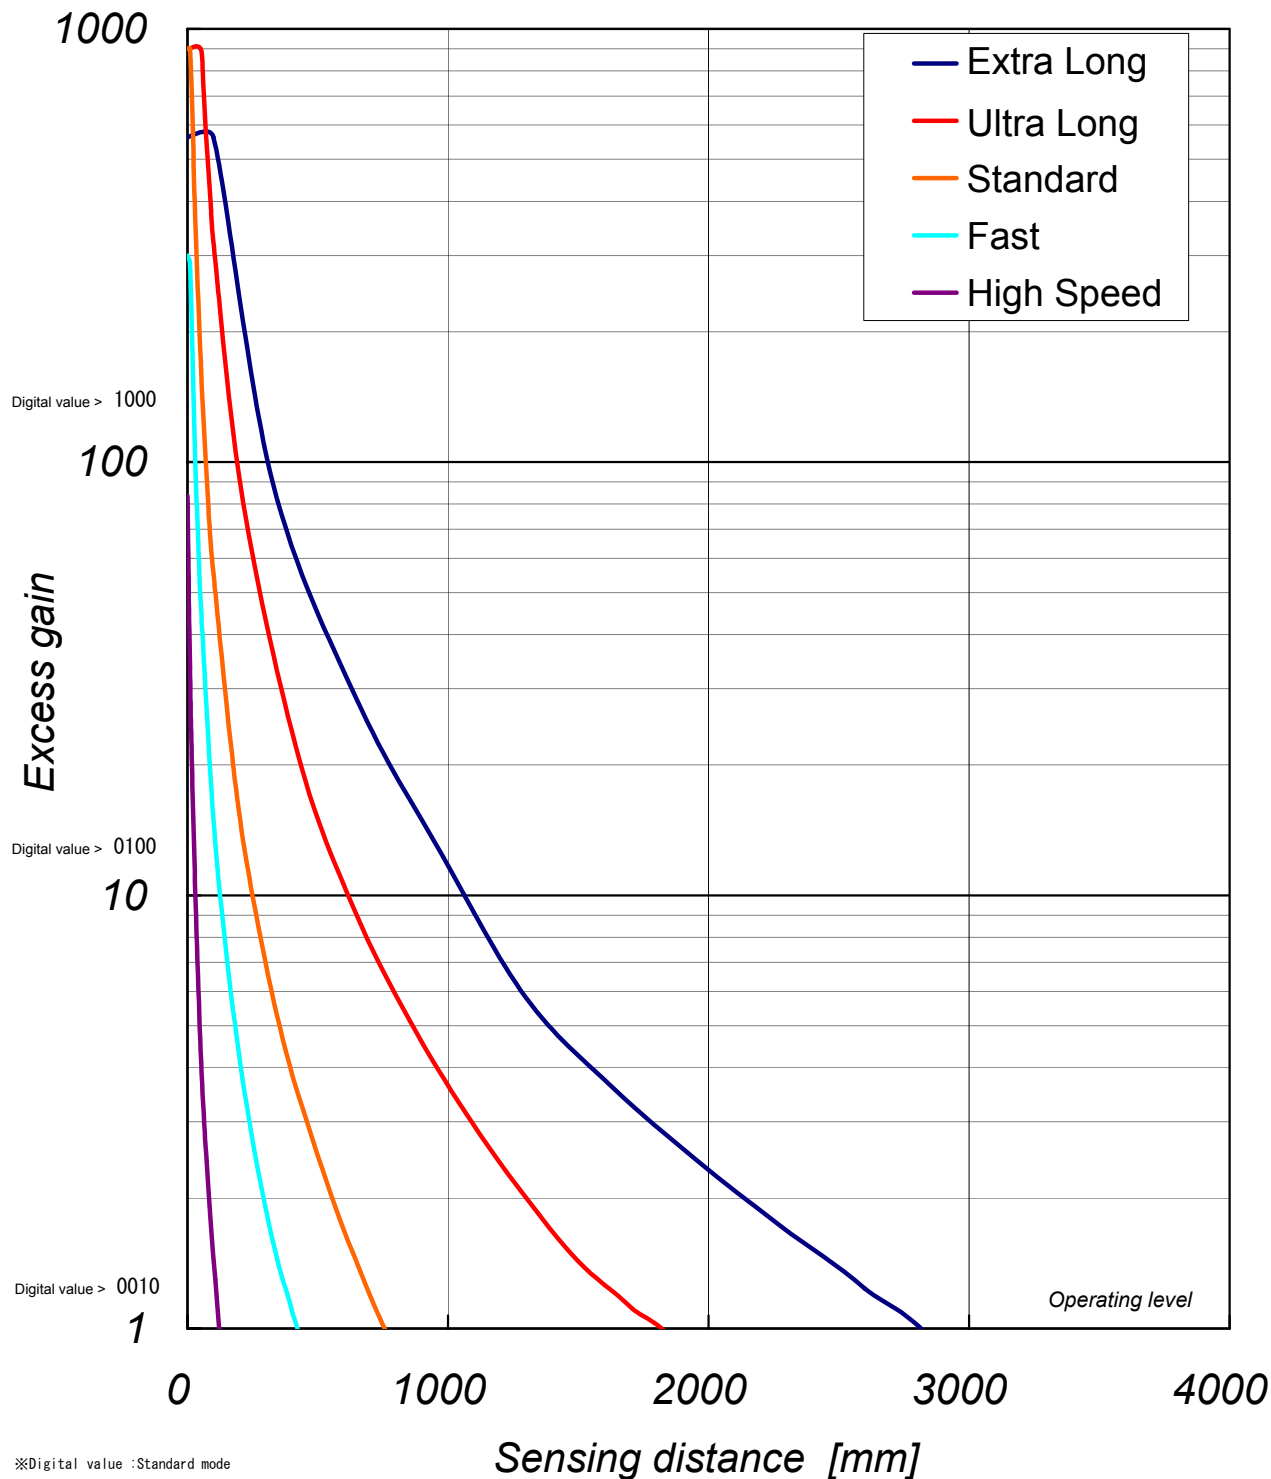

△1			
△2			
△3			

Typical example data

Digital value > 9999

A4	SCALE X	UNIT X	DATE 2009.9.18	DESCRIPTION
APPROVED BY S.Nishimura	CHECKED BY S.Nishimura	DRAWN BY Y.Shirakawa	DESIGNED BY Y.Shirakawa	D3RF NF-TV01
3RD ANGLE PROTECTION	OPTEX FA CO.,LTD.		DRAWING NO X109-W012	ITEM Excess Gain