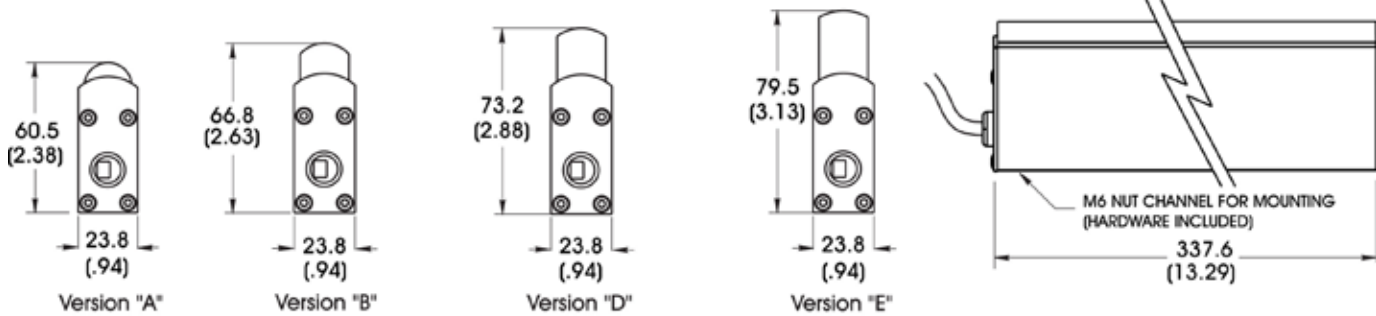

Standard Product Variation:
Shipped Within Two Weeks

LL3148	Lens Type	Spectral wavelength	Optional power Compatibility
	X	-	XXX XX
	A	(blue) 470 †	12
	B	(green) 520 †	24
	D	(yellow) 590	
	E	(orange) 625 (red) 660 (infra-red) 880 (white) WHI †	

† Not available in 12v

Lens & Aiming Information

	Lens Type A	Lens Type B	Lens Type D	Lens Type E
Working Distance	25mm	50mm	75mm	125mm
Line Width	6mm	9.5mm	13mm	16mm

Dimensional Information

Cable Length: 1.5 Meter (59")

DIMENSIONS ARE IN MILLIMETERS (INCHES)

Standard Variation Current Specifications

	(blue)	(green)	(yellow)	(orange)	(red)	(infra-red)	(white)	(RGB)	
@12	N/A	N/A	240	240	360	360	N/A	N/A	mA
@24	160	160	160	160	240	240	160	N/A	mA