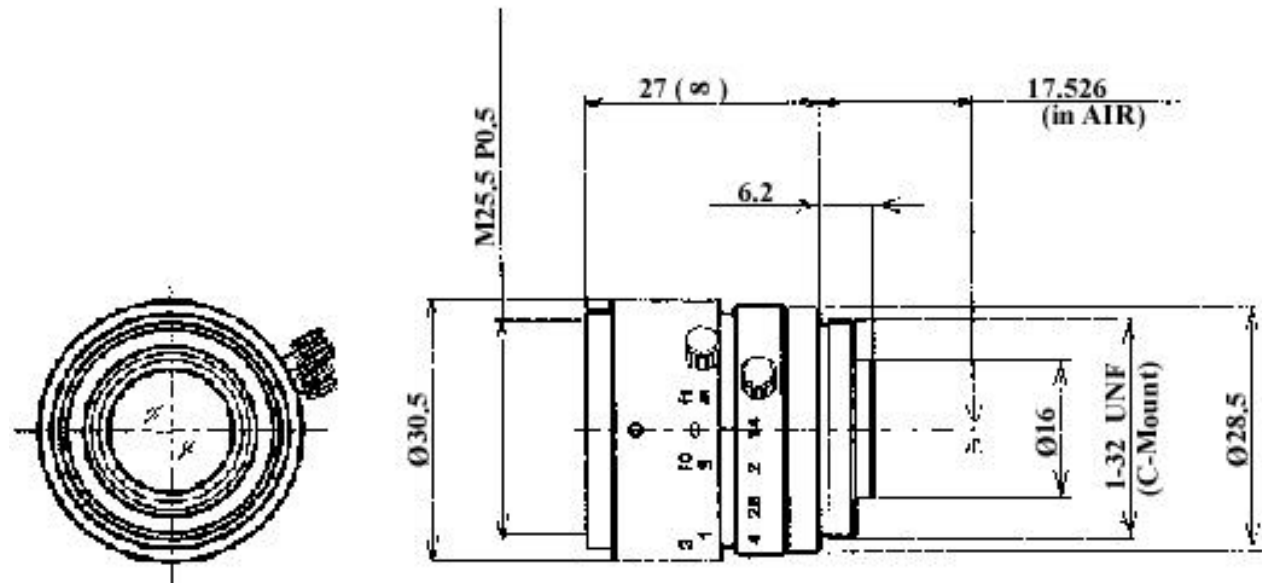

23FM08L

DVT PART NUMBER: LTC-08F

HI-RES MONOFOCAL
2/3" 8mm F/1.4

Specifications

Focal Length	8mm
Iris Range	F/1.4 to 16
Iris Operation	Manual
Focus Operation	Manual
1/3" Angle of View	33.1° x 25.0°
1/2" Angle of View	43.6° x 33.1°
2/3" Angle of View	59.3° x 45.2°
Effective Diameter (Front/Rear Lens)	Ø13.7mm/Ø10.4mm
Minimum Object Distance	10.2 in. (0.26m)
Back Focus	11.60mm (in air)
Filter Size	M25.5 P=0.5
Maximum Diameter	ø1.1 in. (ø29mm)
Overall Length	1.1 in. (27mm)
Weight	1.4 oz. (40 grams)

Lens Info