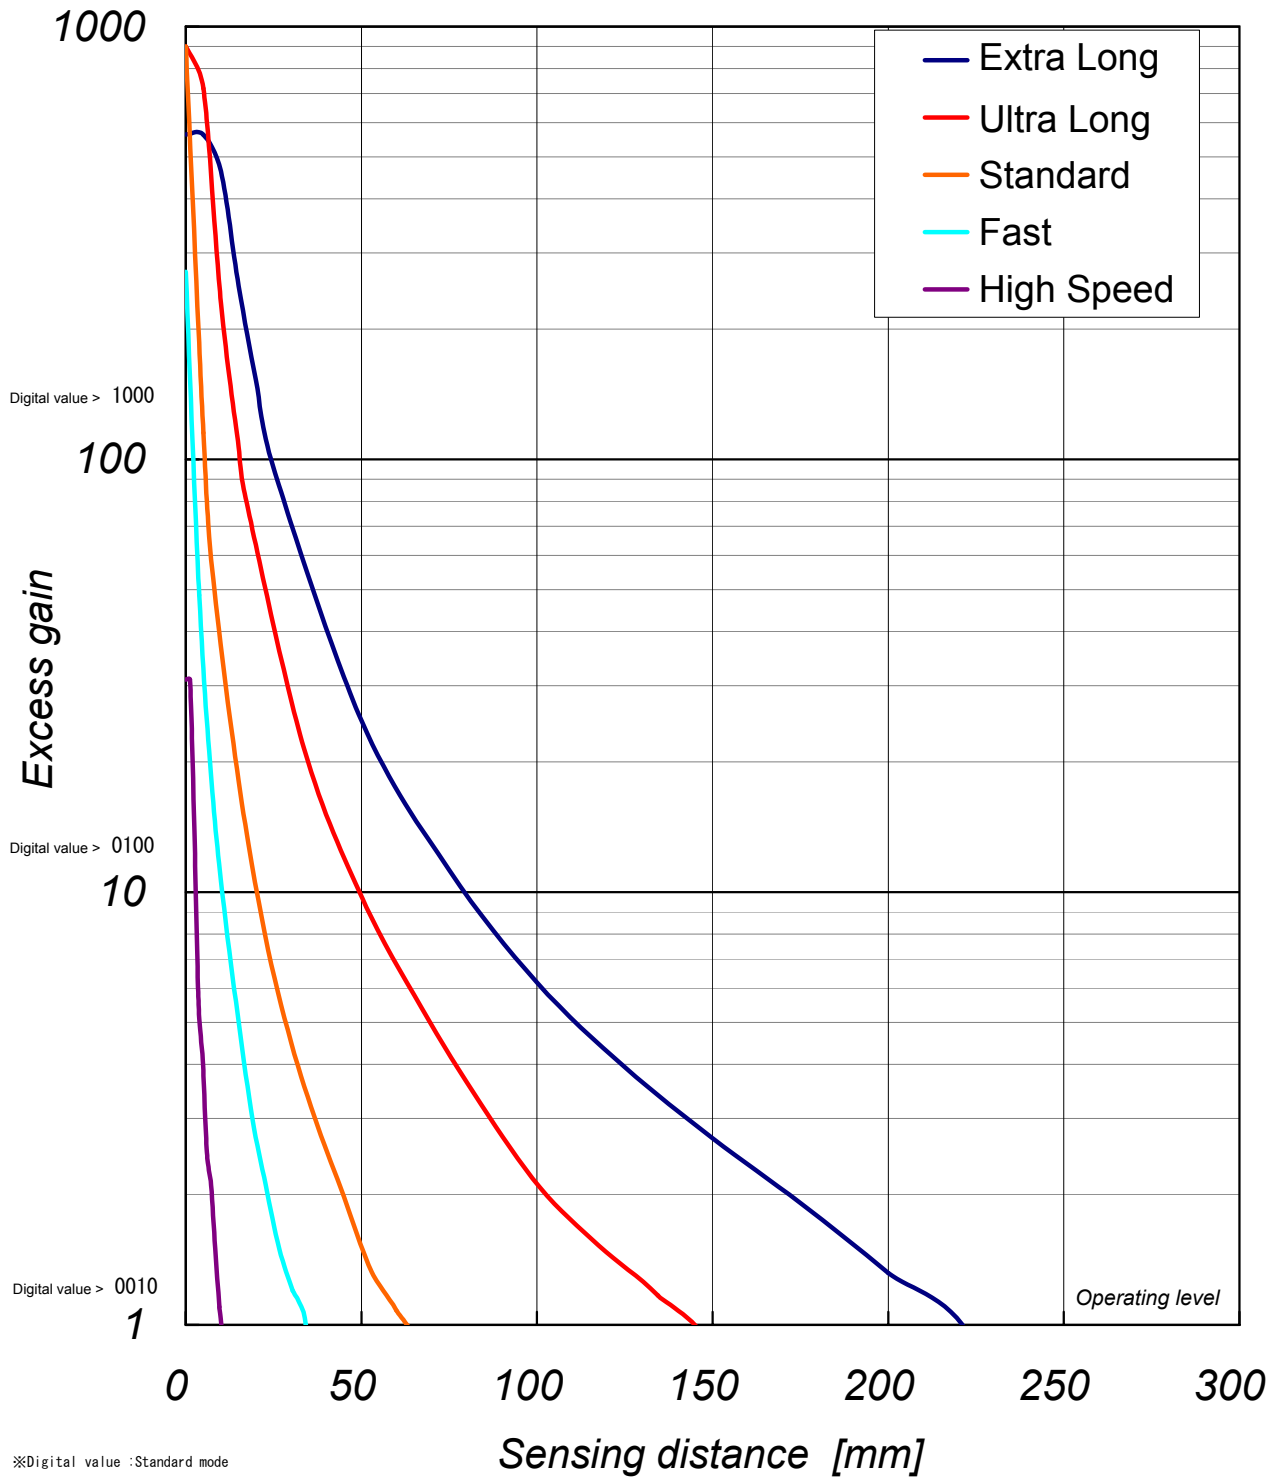

X109-W011

△1			
△2			
△3			

Typical example data

Digital value > 9999

A4	SCALE X	UNIT X	DATE 2009.9.18	DESCRIPTION
APPROVED BY S.Nishimura	CHECKED BY S.Nishimura	DRAWN BY Y.Shirakawa	DESIGNED BY Y.Shirakawa	D3RF NF-TT01
3RD ANGLE PROTECTION	OPTEX FA CO.,LTD.		DRAWING NO X109-W011	ITEM Excess Gain