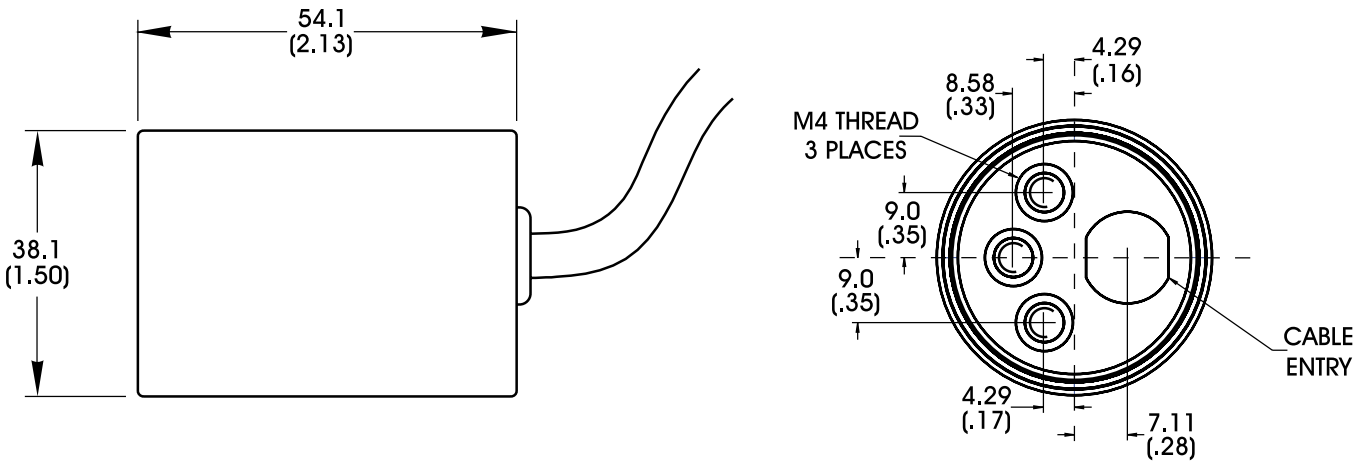

Light Consistency Information

Intensity Distribution

Intensity Cross Section

Dimensional Information

[Click for Installation Models & Drawings](#)

DIMENSIONS ARE IN MILLIMETERS (INCHES)

Standard Variation Current Specifications

	blue	green	yellow	orange	red	infra-red	white	RGB	
@12	N/A	N/A	80	80	120	130	N/A	N/A	mA
@24	75	75	40	40	60	80	75	N/A	mA
Ai	80	80	80	80	120	120	80	N/A	mA

General Specifications

Weight:	194.1 g (6.8oz)
Finish:	Black Anodized
Operating Temperature:	0-60°C
Meets Specifications:	CE, RoHS