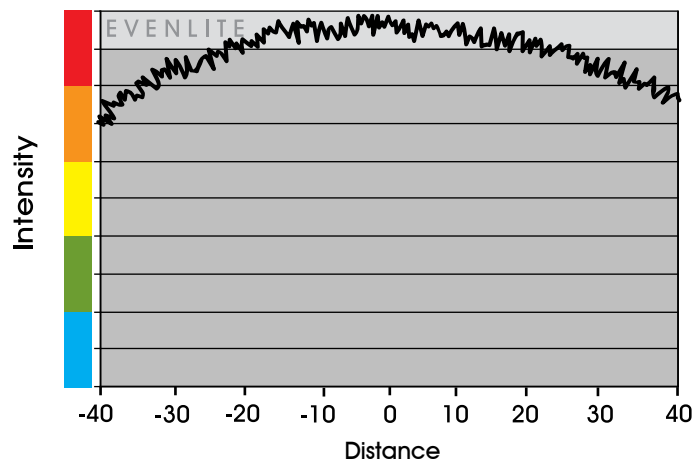

Intensity Cross Section