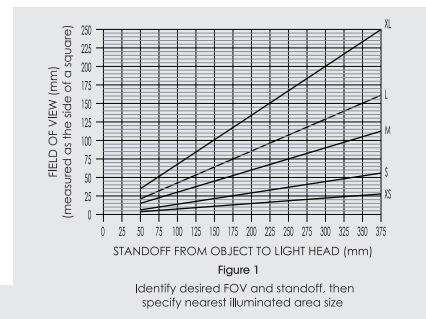

SL2420-660100L24

Configured for use with user supplied 24vDC Power Supply

SL2420 -	Spectral wavelength	Stand off	Field of view	Optional power Compatibility	Optional Light Conditioning	Alternative Connector
XXX	XXX	XX	XX	X	XXX	
	(uv) 395[◇]	See chart to compute standoff.	XL	IS	D	M12*
	(blue) 470[†]		L	C2	(Diffuser)	
	(green) 520[†]		M	C3	P	
	(yellow) 590		S	C5	(Polarizer)	
	(orange) 625		XS	12		
	(red) 660			24		
	(infra-red) 880					
	(white) WHI[†]