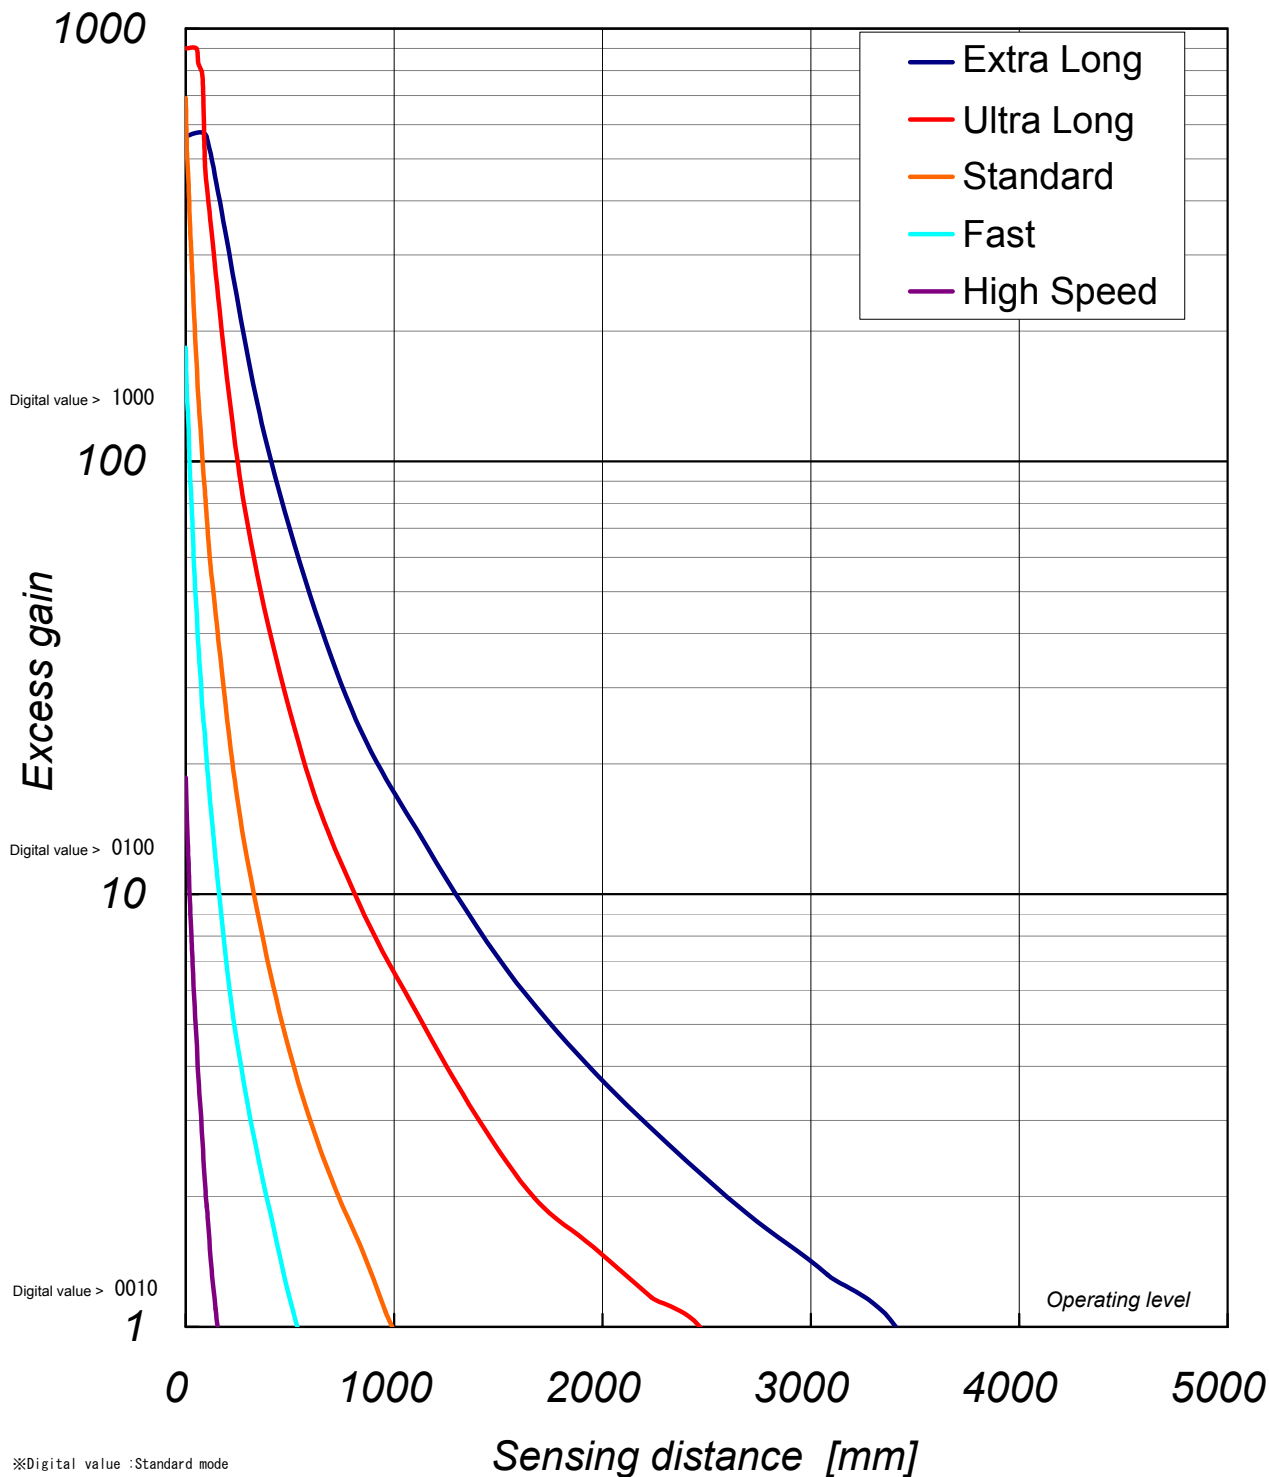

X109-W010

△1			
△2			
△3			

Typical example data

Digital value > 9999

<b>A4</b>	SCALE X	UNIT X	DATE 2009.9.18	DESCRIPTION
APPROVED BY S.Nishimura	CHECKED BY S.Nishimura	DRAWN BY Y.Shirakawa	DESIGNED BY Y.Shirakawa	D3RF      NF-TS12
3RD ANGLE PROTECTION	OPTEX FA CO.,LTD.		DRAWING NO X109-W010	ITEM Excess Gain