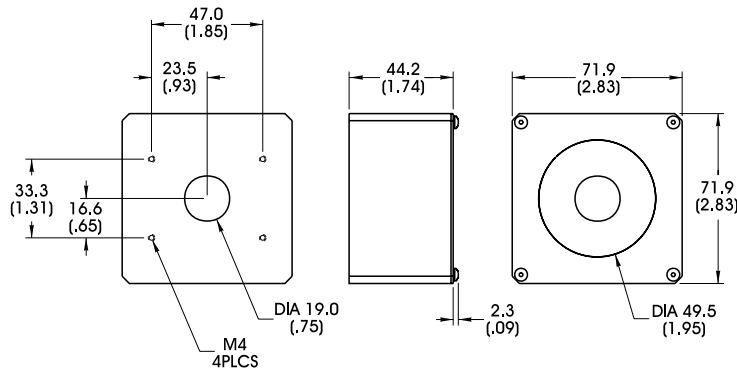

DL2230

P/N: DL2230-660
Configured for use with Ai
Power Supply

Standard Product Variation:
Shipped Within Two Weeks

DL2230	-	XXX	XX
		Spectral wavelength	Optional power Compatibility
		(blue) 470 †	12
		(green) 520 †	24
		(yellow) 590	
		(orange) 625	
		(red) 660	
		(infra-red) 880	
		(White) WHI †	

† Not available in 12v

Optimal working distance:
25.4mm (1")
Effective Working Range:
12.7-50mm (.5"-2")

Dimensional Information

DIMENSIONS ARE IN MILLIMETERS (INCHES)

Standard Variation Current Specifications