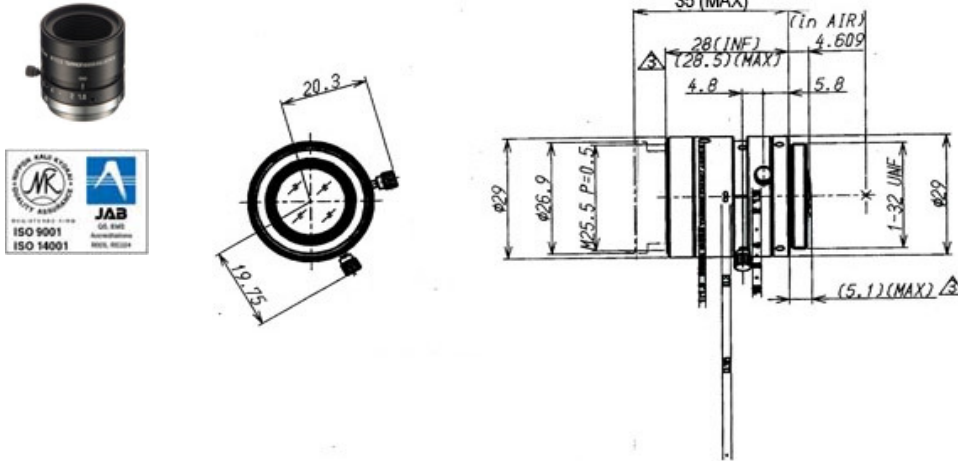

1/1.8 25MM F/1.6 with Lock for Mega Pixel Cameras

SPECIFICATIONS

Focal Length	25mm
Iris Range	F/1.6-16
Iris Operation	Manual w/Lock
Focus Operation	Manual w/Lock
Mount	C
1/1.8" Angle of View (horizontal/vertical)	16.6° x 12.5°
1/2" Angle of View (horizontal/vertical)	14.6° x 11.0°
TV Distortion	-0.2% or less
Filter Size	M25.5 P=0.5mm
Minimum Object Distance	0.1m
Weight	39g