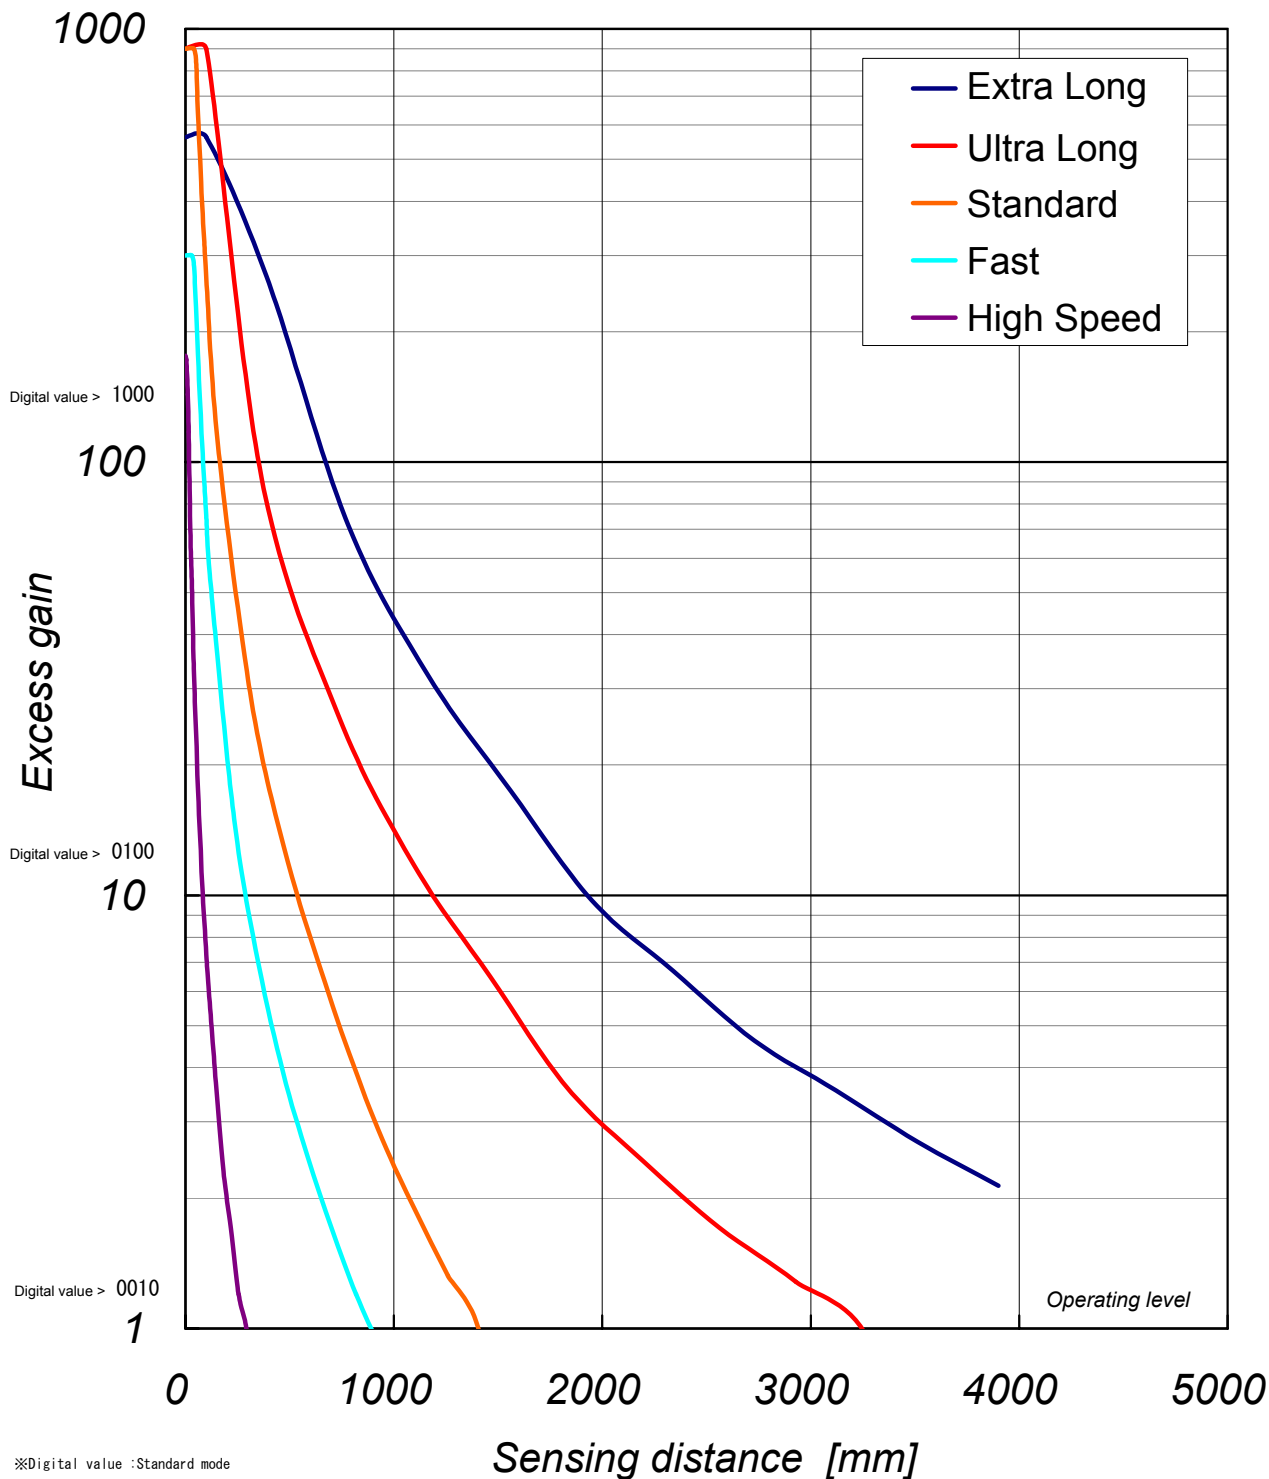

△1			
△2			
△3			

Typical example data

Digital value > 9999

A4	SCALE X	UNIT X	DATE 2009.9.18	DESCRIPTION
APPROVED BY S.Nishimura	CHECKED BY S.Nishimura	DRAWN BY Y.Shirakawa	DESIGNED BY Y.Shirakawa	D3RF NF-TY02
3RD ANGLE PROTECTION	OPTEX FA CO.,LTD.		DRAWING NO X109-W014	ITEM Excess Gain