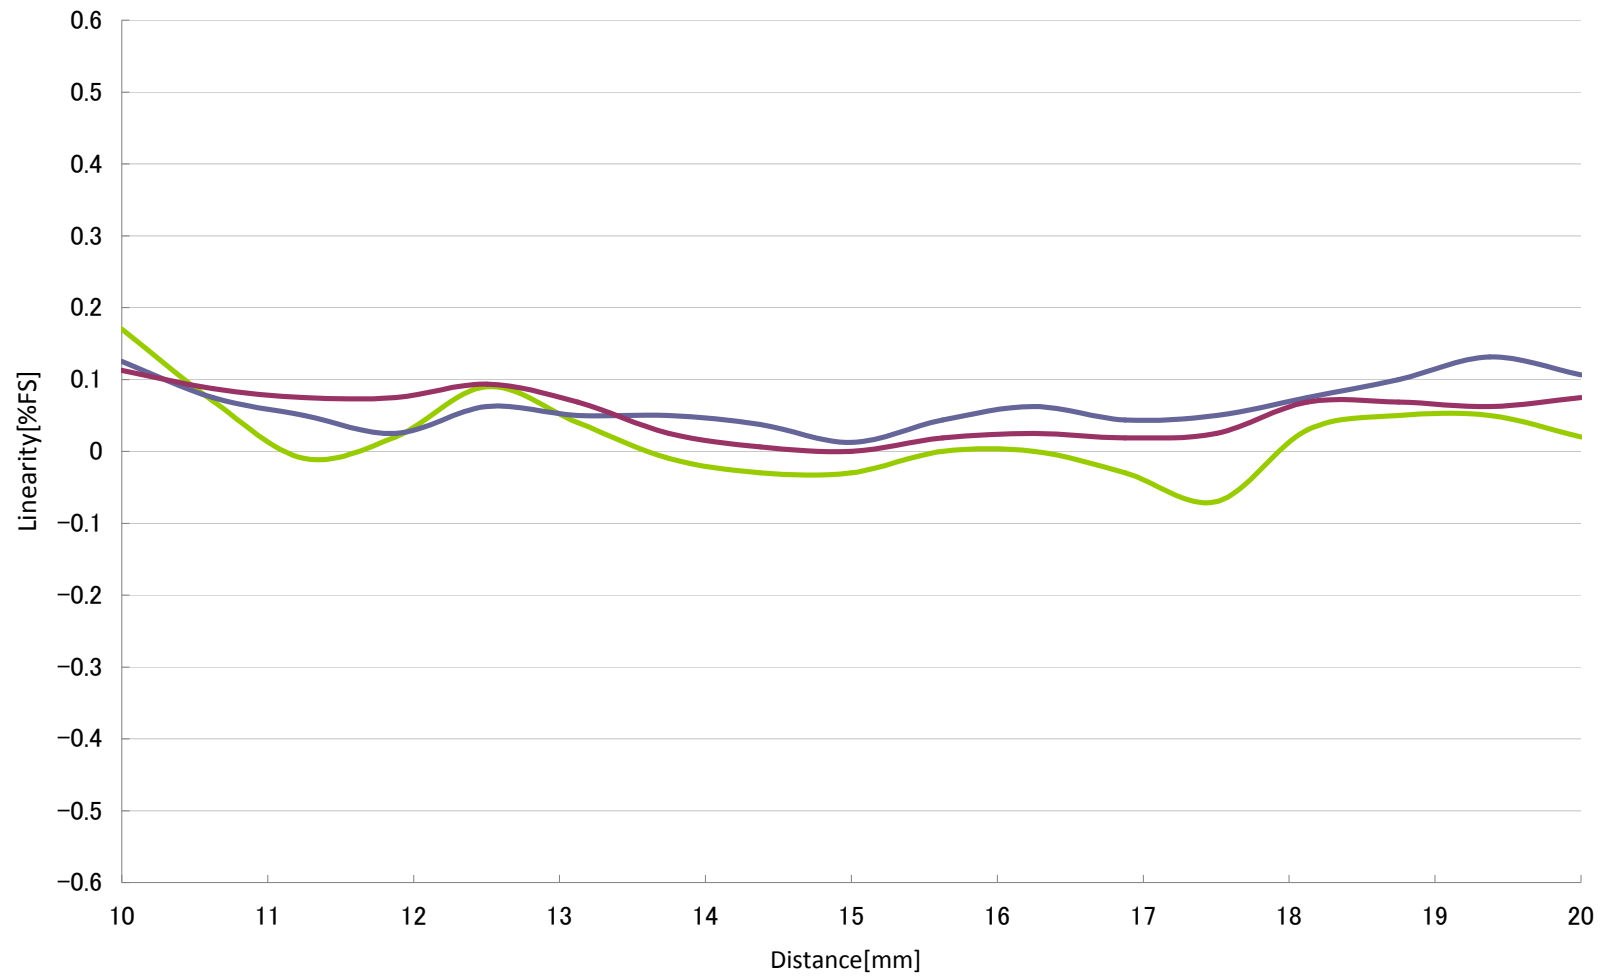

CD22 15mm type Linearity Voltage Output

- White ceramic
- Stainless steel
- Black rubber

CD22 15mm type Linearity Voltage Output

length+10°

- White ceramic
- Stainless steel
- Black rubber

CD22 15mm type Linearity Voltage Output length-10°

- White ceramic
- Stainless steel
- Black rubber

CD22 15mm type Linearity Voltage Output width+10°

- White ceramic
- Stainless steel
- Black rubber

CD22 15mm type Linearity Voltage Output width-10°

- White ceramic
- Stainless steel
- Black rubber