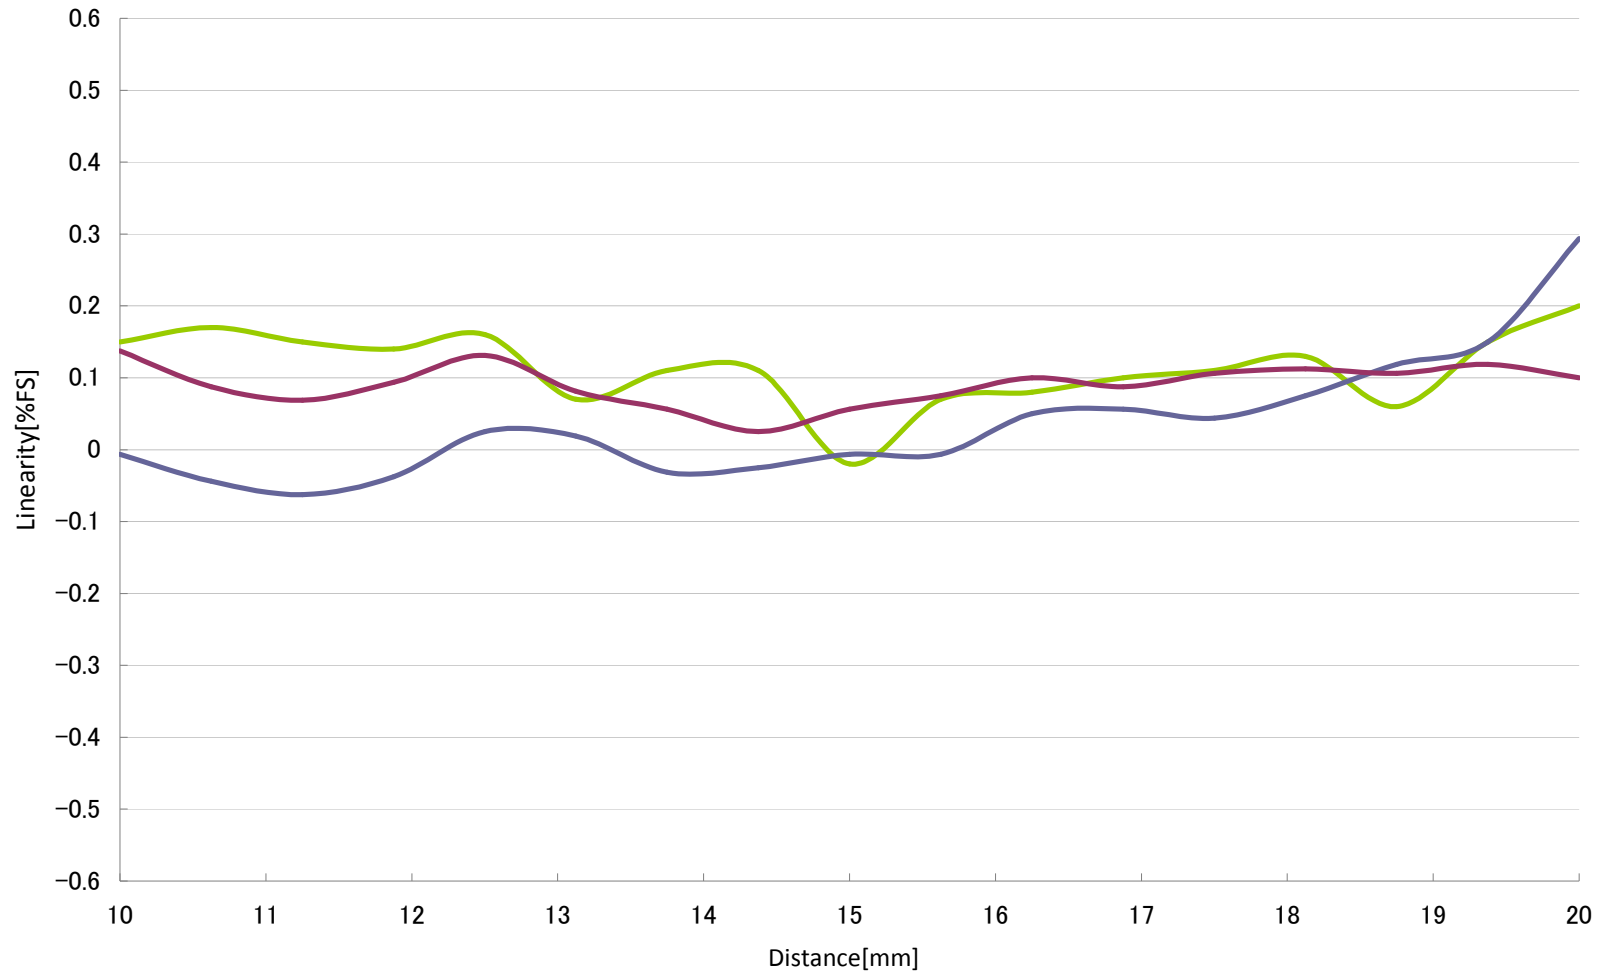

CD22 15mm type Linearity Voltage Output

- White ceramic
- Stainless steel
- Black rubber

CD22 15mm type Linearity Voltage Output

length+10°

- White ceramic
- Stainless steel
- Black rubber

CD22 15mm type Linearity Voltage Output length-10°

- White ceramic
- Stainless steel
- Black rubber

CD22 15mm type Linearity Voltage Output width+10°

- White ceramic
- Stainless steel
- Black rubber

CD22 15mm type Linearity Voltage Output width-10°

- White ceramic
- Stainless steel
- Black rubber