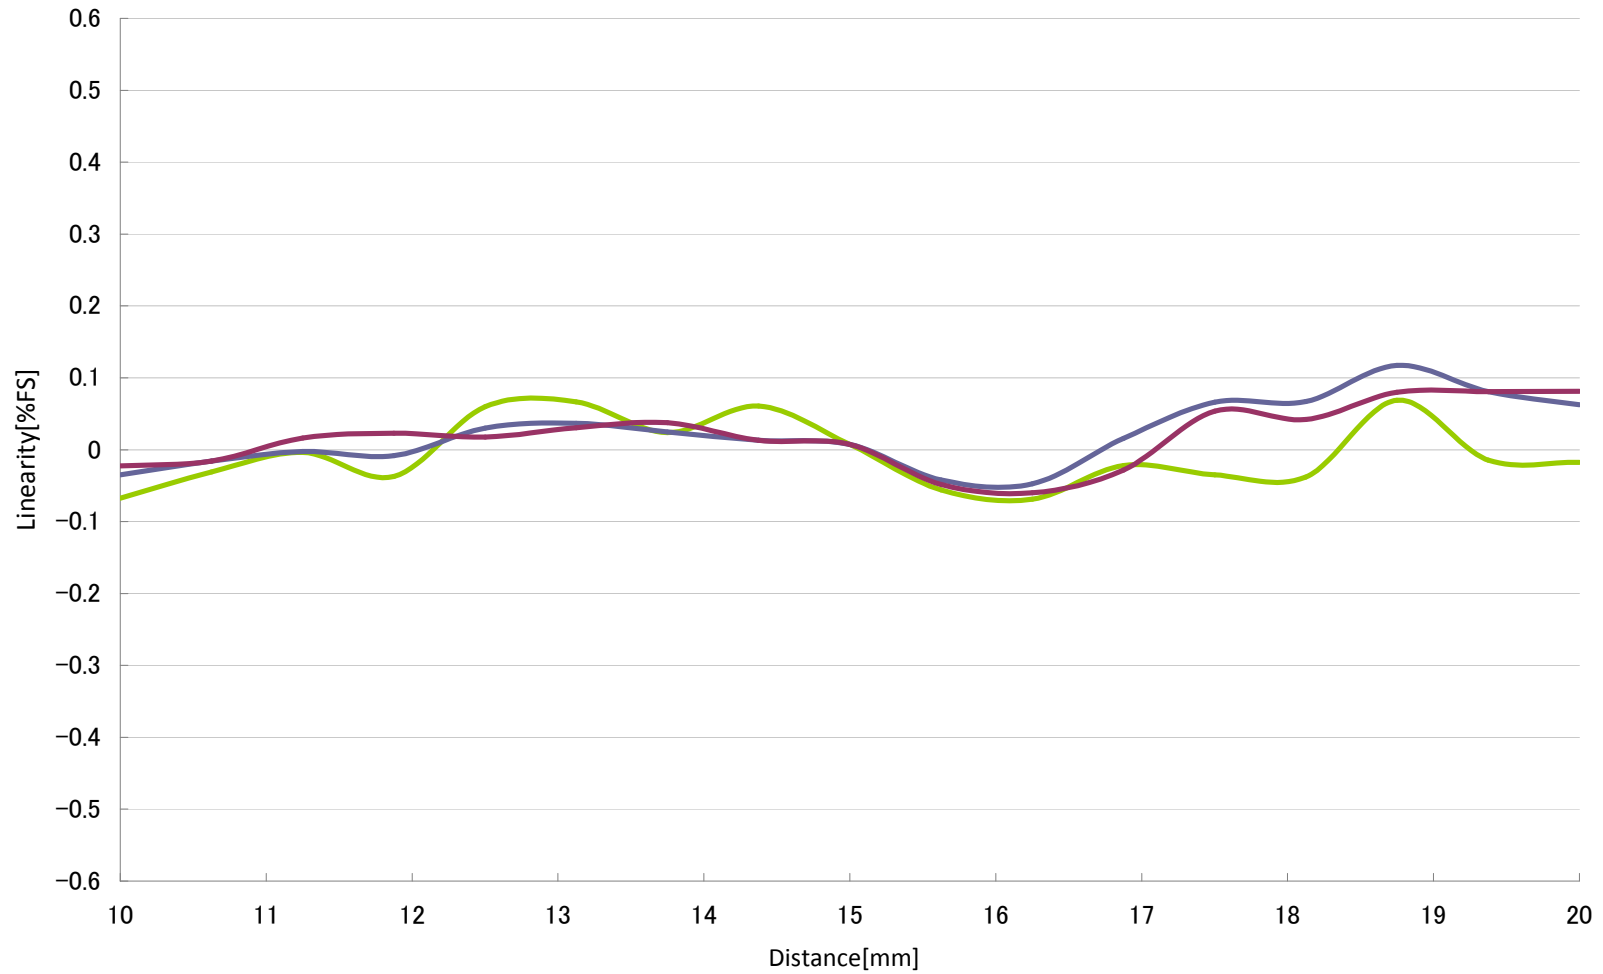

CD22 15mm type Linearity Voltage Output

- White ceramic
- Stainless steel
- Black rubber

CD22 15mm type Linearity Voltage Output

length+10°

- White ceramic
- Stainless steel
- Black rubber

CD22 15mm type Linearity Voltage Output length-10°

- White ceramic
- Stainless steel
- Black rubber

CD22 15mm type Linearity Voltage Output width+10°

- White ceramic
- Stainless steel
- Black rubber

CD22 15mm type Linearity Voltage Output width-10°

- White ceramic
- Stainless steel
- Black rubber