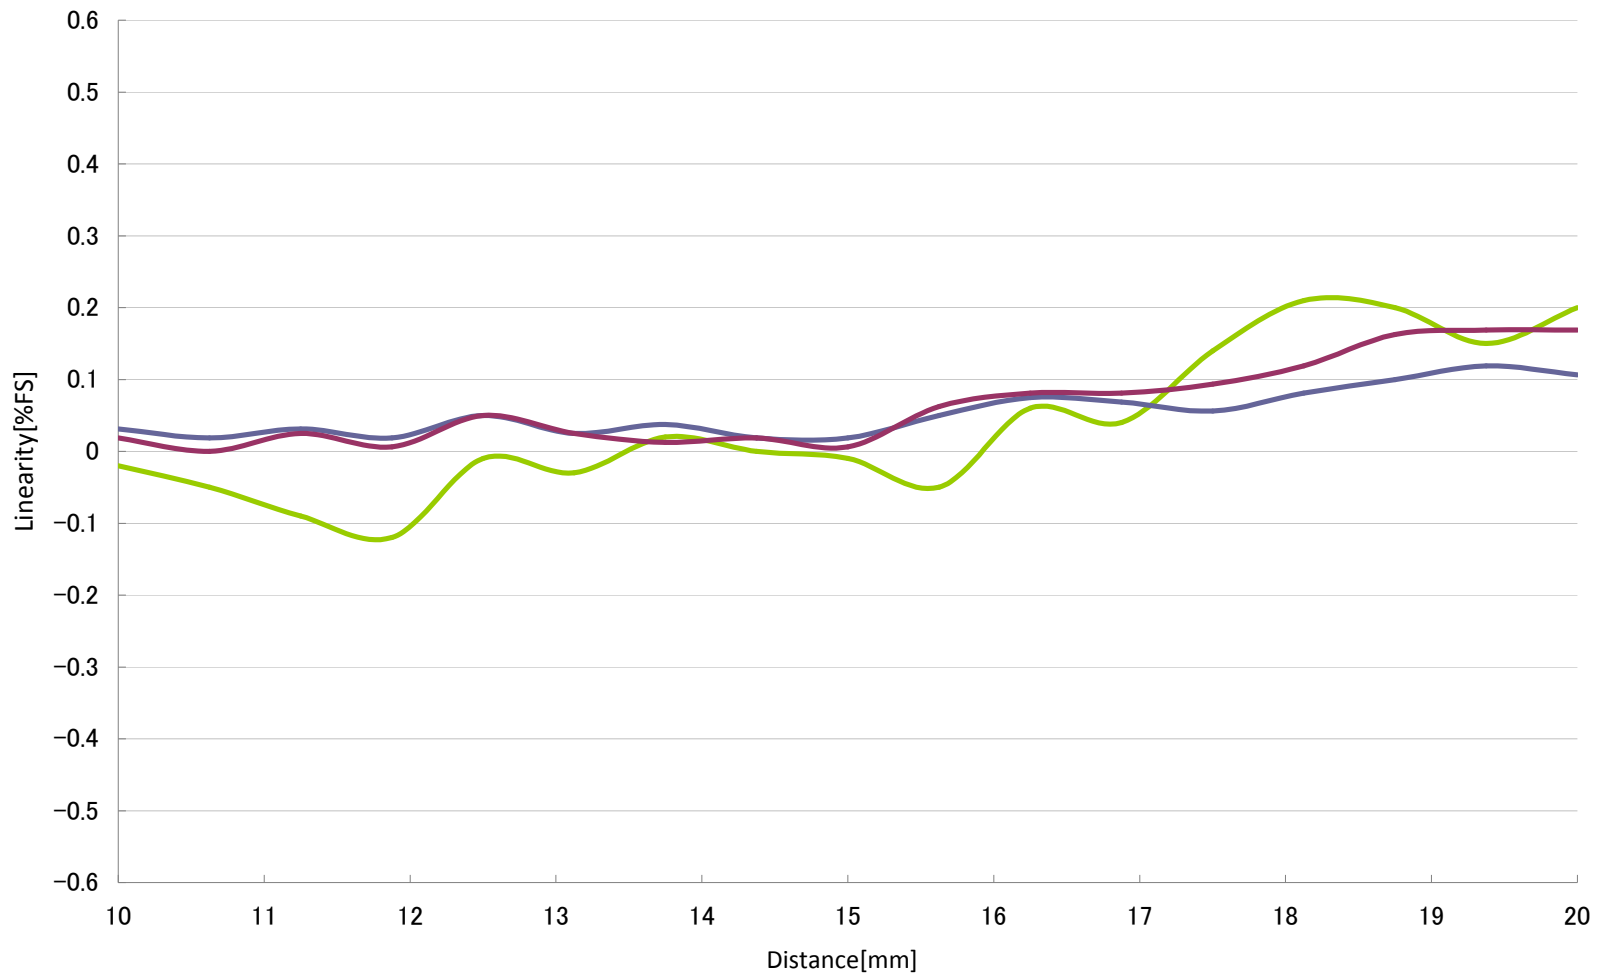

CD22 15mm type Linearity Voltage Output

- White ceramic
- Stainless steel
- Black rubber

CD22 15mm type Linearity Voltage Output

length+10°

- White ceramic
- Stainless steel
- Black rubber

CD22 15mm type Linearity Voltage Output length-10°

- White ceramic
- Stainless steel
- Black rubber

CD22 15mm type Linearity Voltage Output width+10°

- White ceramic
- Stainless steel
- Black rubber

CD22 15mm type Linearity Voltage Output width-10°

- White ceramic
- Stainless steel
- Black rubber