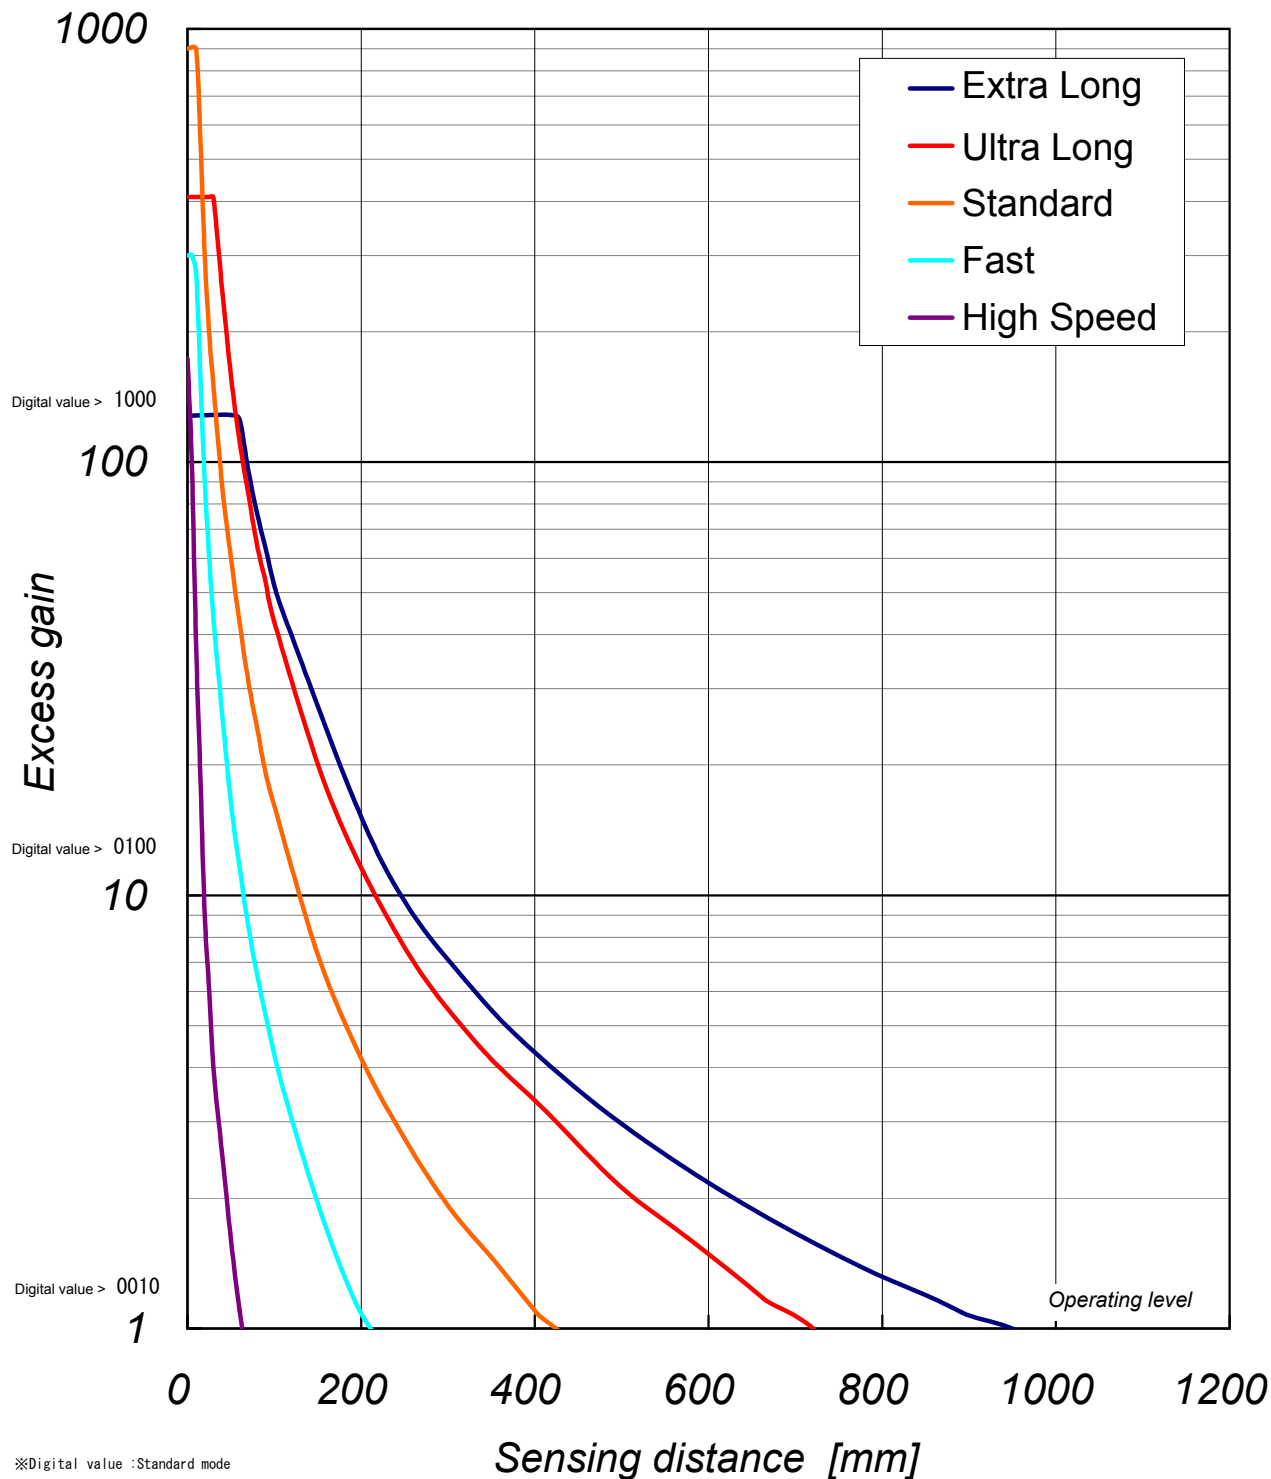

△1			
△2			
△3			

Typical example data

Digital value > 9999

A4	SCALE X	UNIT X	DATE 2009.9.18	DESCRIPTION
APPROVED BY S.Nishimura	CHECKED BY S.Nishimura	DRAWN BY Y.Shirakawa	DESIGNED BY Y.Shirakawa	D3RF NF-DB02
3RD ANGLE PROTECTION	OPTEX FA CO.,LTD.		DRAWING NO X109-W104	ITEM Excess Gain