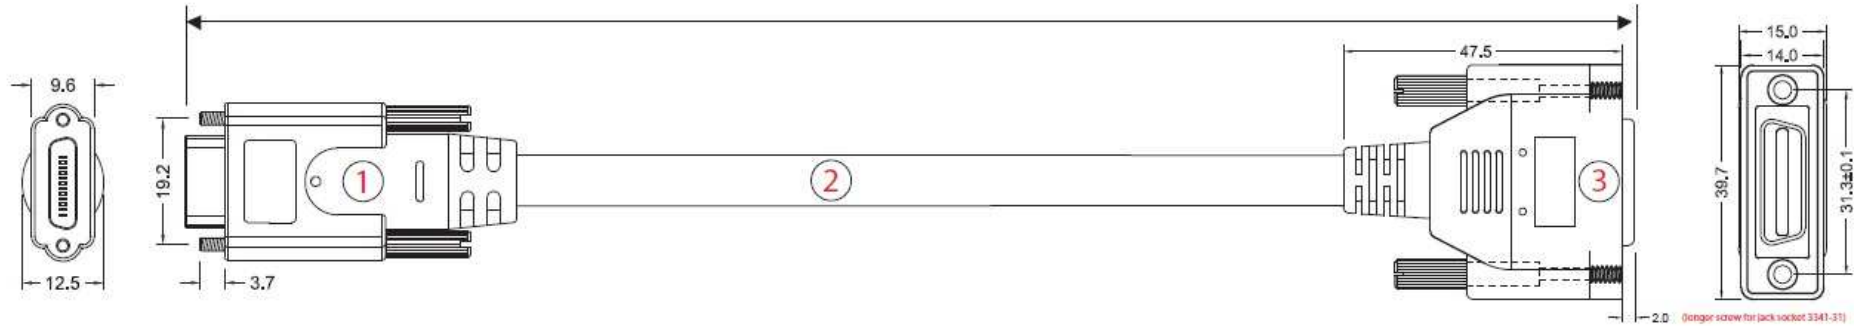

Basler

Technical Specification

**PoCL Cable Camera Link SDR/MDR Full 5m
for ace CMOSIS CL**

Order Number 2000031083

Version: 01 Language: 000 (English)

Release Date: July 13th 2011

Basler AG

An der Strusbek 60-62

22926 Ahrensburg, Germany

Drawing

Item	Description
1	26P Male HDR (SDR) Moulded Connector. <IVORY> (connector HDR-E26MSG1+)
2	MCD-408 UL20276 11STP#30 100Ohm, 2C+2Cui#28 [8.4] IVORY <Full Duplex, PoCL>
3	26P Male MDR Moulded Connector <IVORY>

Specification

1	1	Black	Power L +12V
14	14	1	Inner Shield
2	25	white	Tx Data 0-
15	12	red	Tx Data 0+
3	24	white	Tx Data 1-
16	11	blue	Tx Data 1+
4	23	white	Tx Data 2-
17	10	green	Tx Data 2+
5	22	white	XCLK-
18	9	yellow	XCLK+
6	21	white	Tx Data 3-
19	8	violet	Tx Data 3+
7	20	red	SerTC+
20	7	black	SerTC-
8	19	black	SerTFG-
21	6	blue	SerTFG+
9	18	black	CC1-
22	5	green	CC1+
10	17	yellow	CC2+
23	4	black	CC2-
11	16	black	CC3-
24	3	violet	CC3+
12	15	white	CC4+
25	2	black	CC4-
13	13	2	Inner Shield
26	26	White	Power L +12V
		Housing	Outer Shield