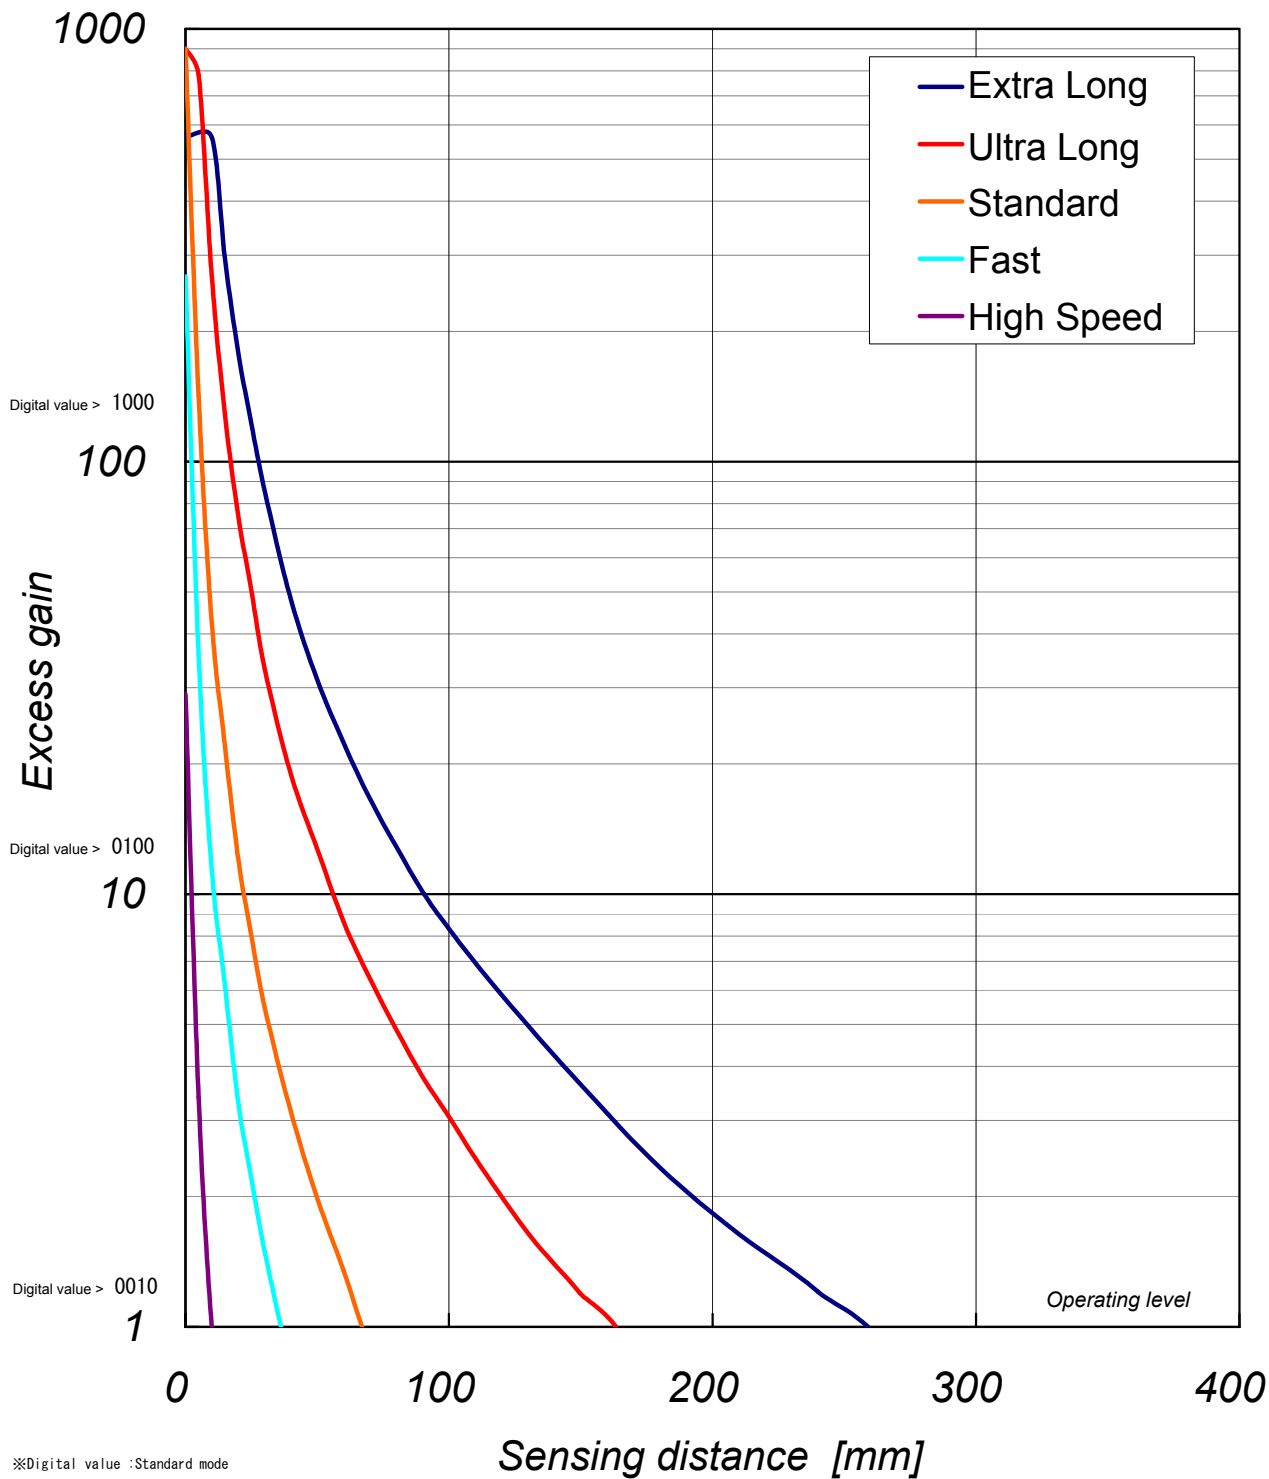

△1			
△2			
△3			

Typical example data

Digital value > 9999

※Digital value :Standard mode

A4	SCALE X	UNIT X	DATE 2009.9.18	DESCRIPTION NF-DS06
APPROVED BY S.Nishimura	CHECKED BY S.Nishimura	DRAWN BY Y.Shirakawa	DESIGNED BY Y.Shirakawa	D3RF NF-DT03
3RD ANGLE PROTECTION	OPTEX FA CO.,LTD.		DRAWING NO X109-W114	ITEM Excess Gain