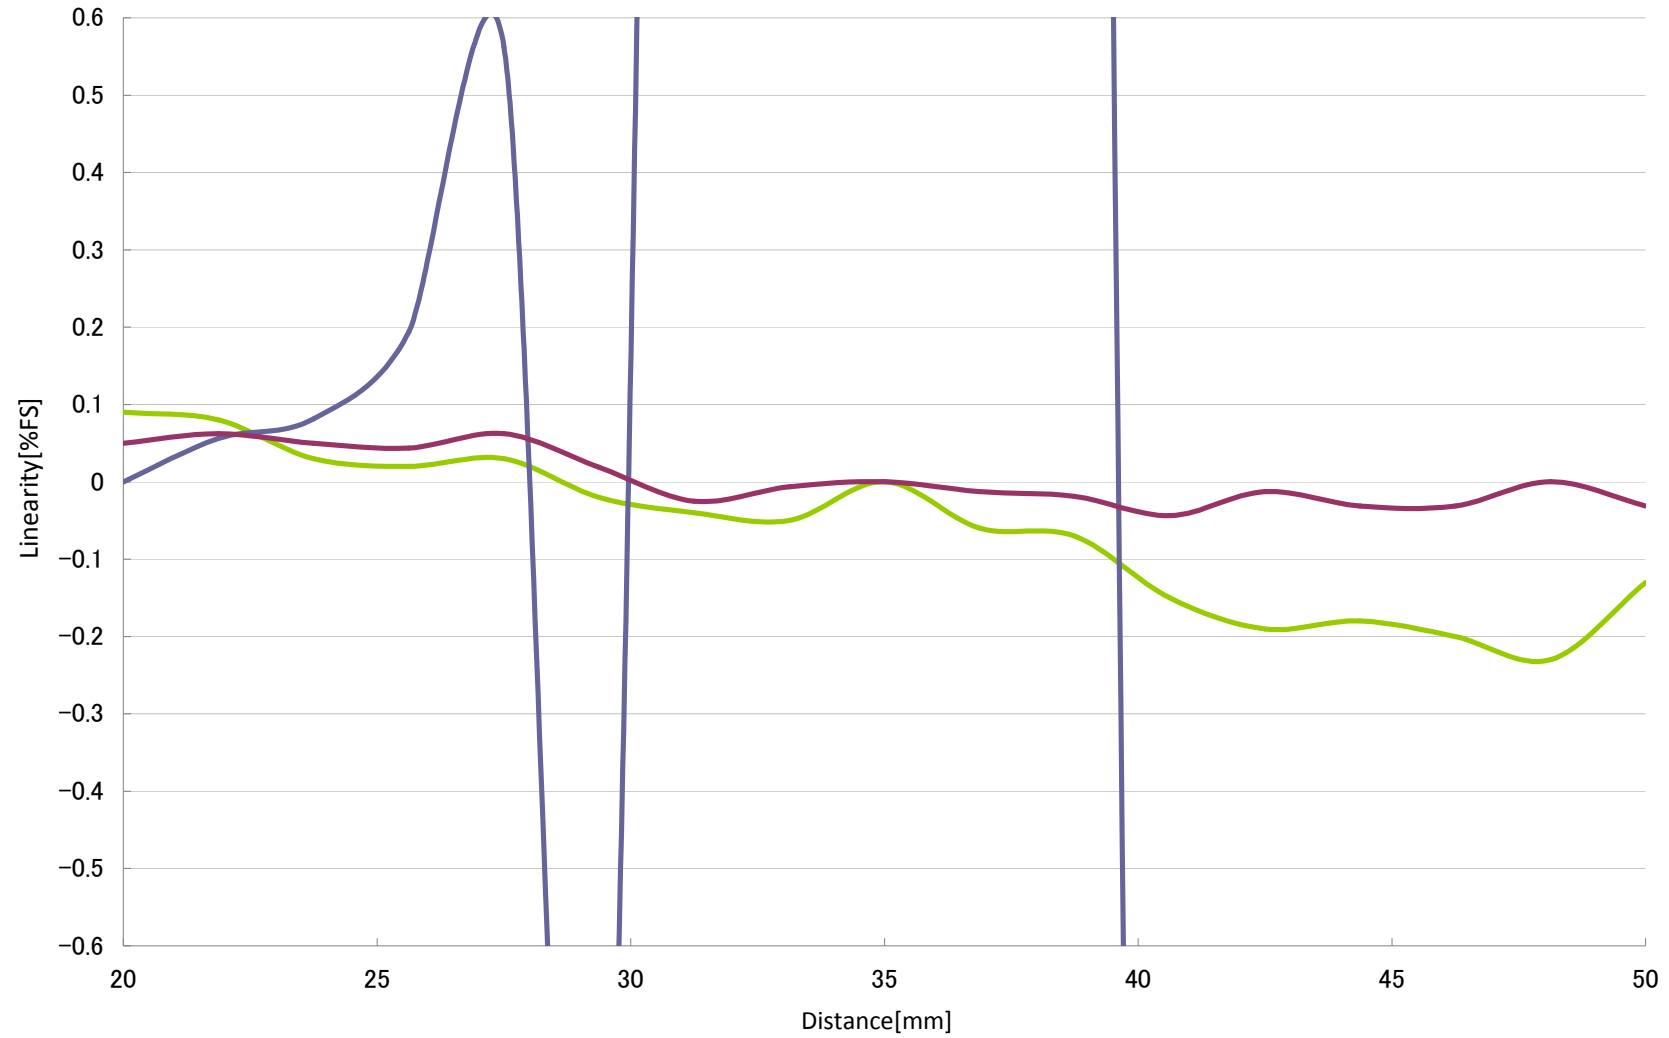

# CD22 35mm type Linearity Voltage Output

- White ceramic
- Stainless steel
- Black rubber

# CD22 35mm type Linearity Voltage Output length+10°

- White ceramic
- Stainless steel
- Black rubber

# CD22 35mm type Linearity Voltage Output length-10°

- White ceramic
- Stainless steel
- Black bubber

# CD22 35mm type Linearity Voltage Output width-10°

- White ceramic
- Stainless steel
- Black rubber