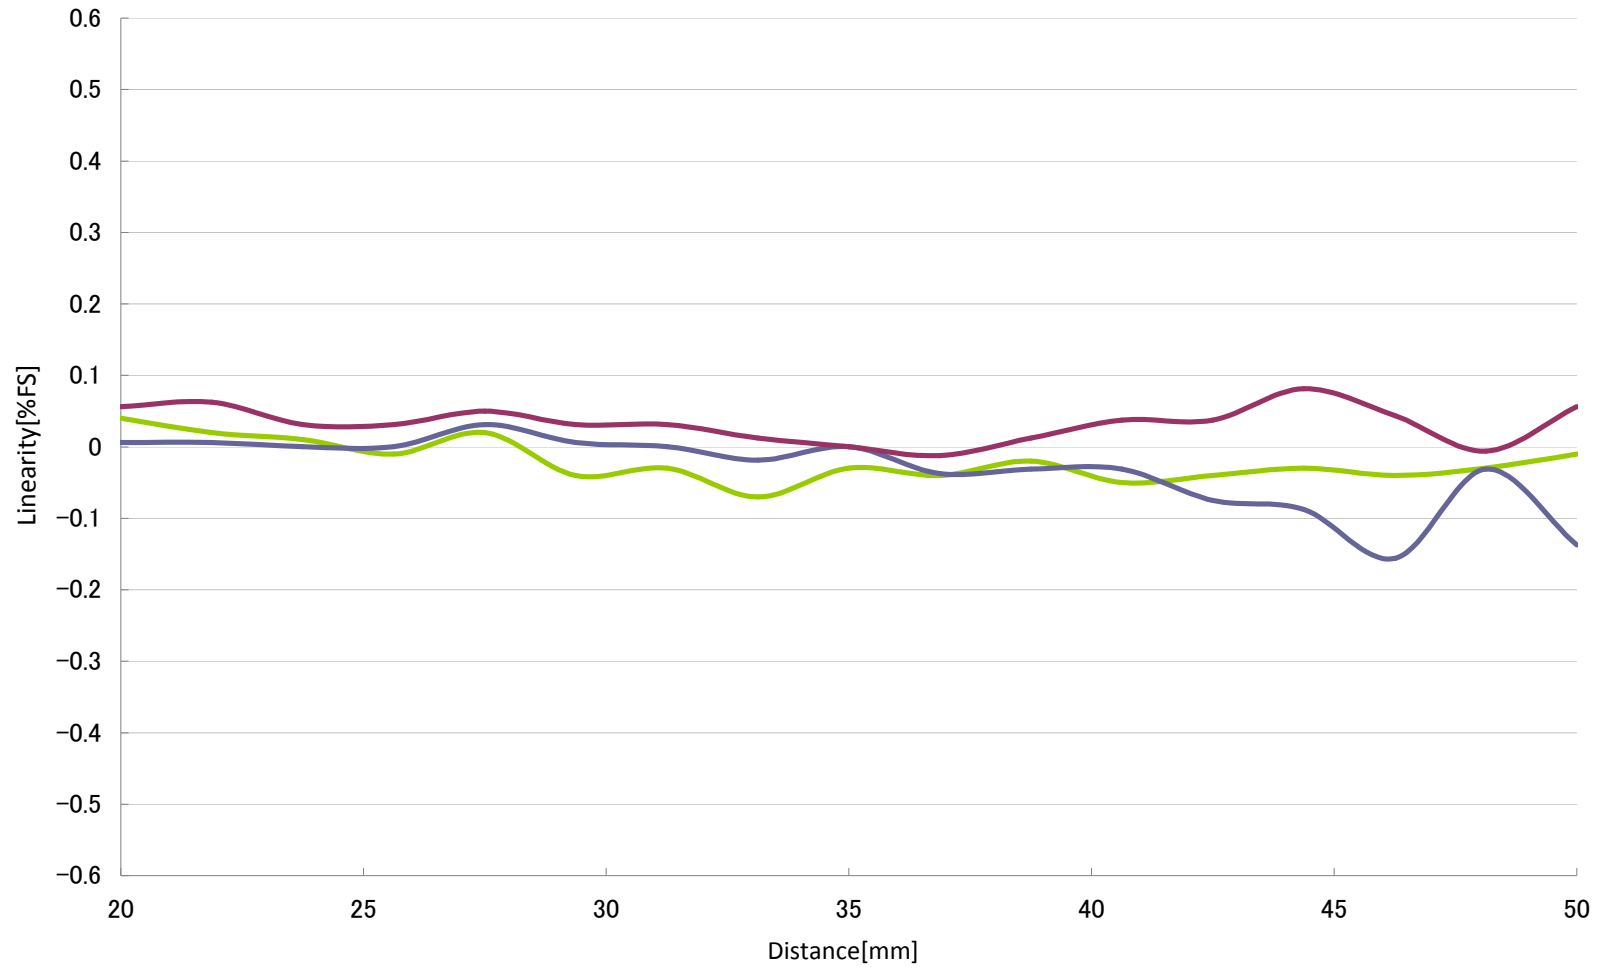

# CD22 35mm type Linearity Voltage Output

- White ceramic
- Stainless steel
- Black rubber

# CD22 35mm type Linearity Voltage Output length+10°

- White ceramic
- Stainless steel
- Black rubber

# CD22 35mm type Linearity Voltage Output length-10°

- White ceramic
- Stainless steel
- Black bubber

# CD22 35mm type Linearity Voltage Output width-10°

- White ceramic
- Stainless steel
- Black rubber