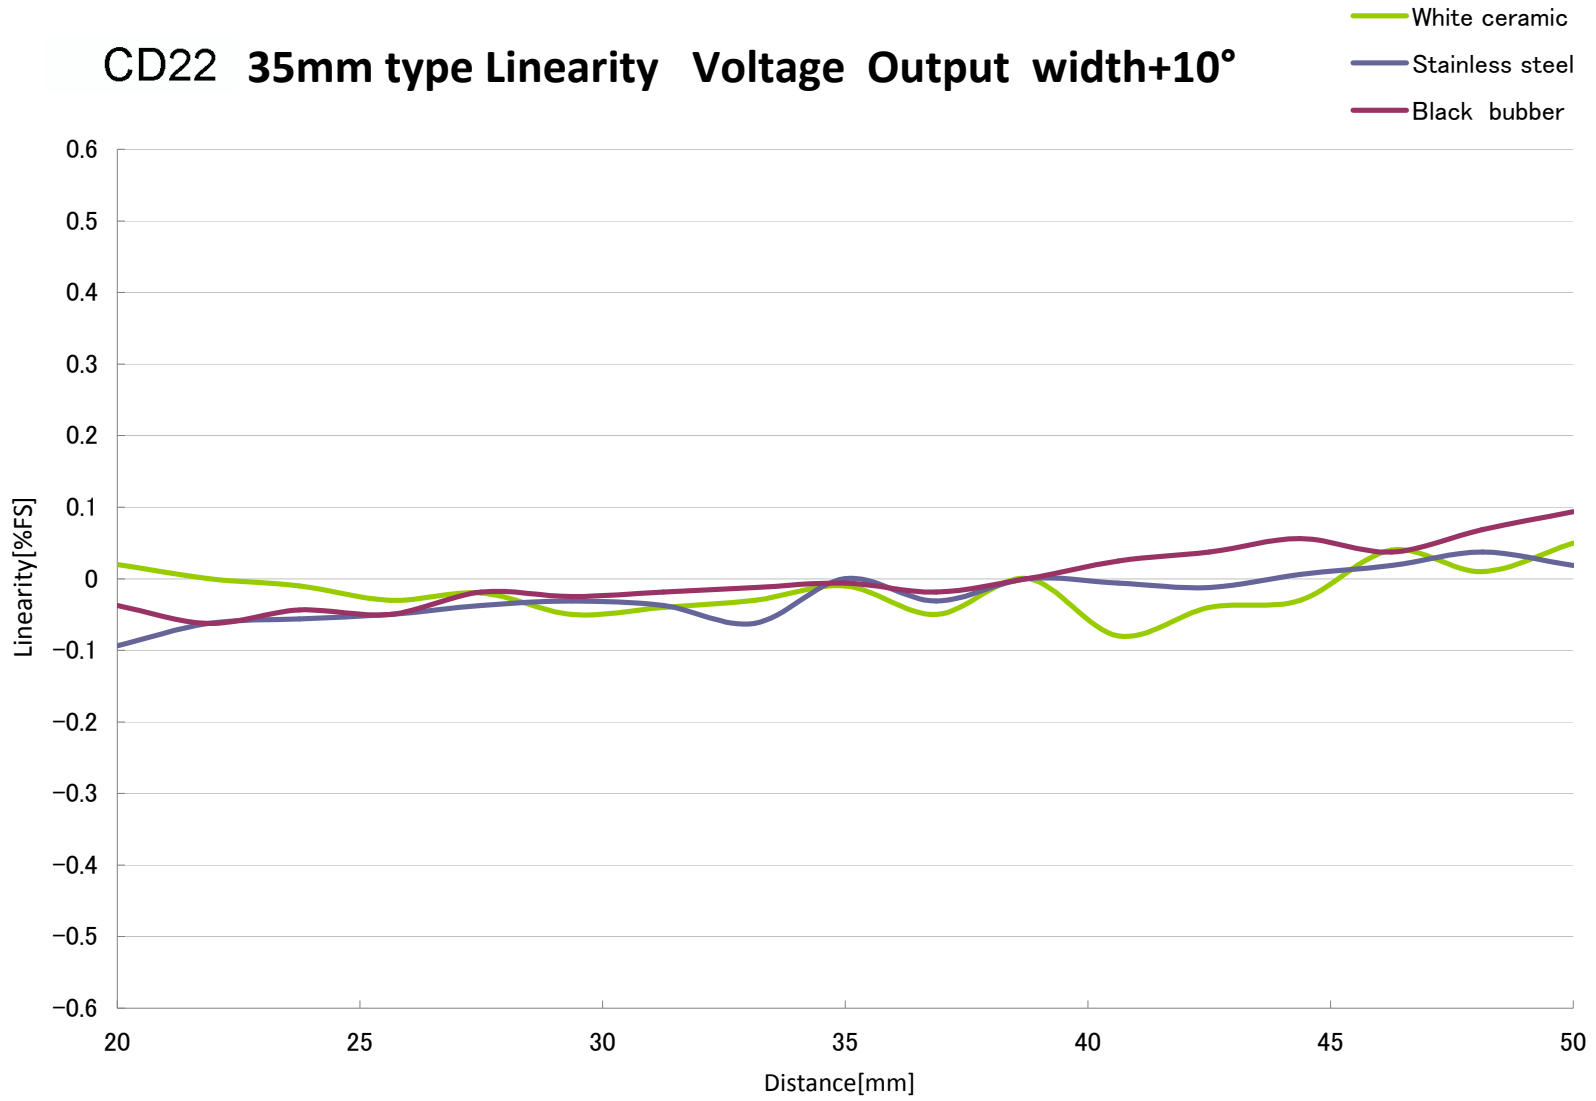

# CD22 35mm type Linearity Voltage Output length+10°

- White ceramic
- Stainless steel
- Black rubber

# CD22 35mm type Linearity Voltage Output length-10°

- White ceramic
- Stainless steel
- Black bubber

# CD22 35mm type Linearity Voltage Output width+10°

# CD22 35mm type Linearity Voltage Output width-10°

- White ceramic
- Stainless steel
- Black rubber