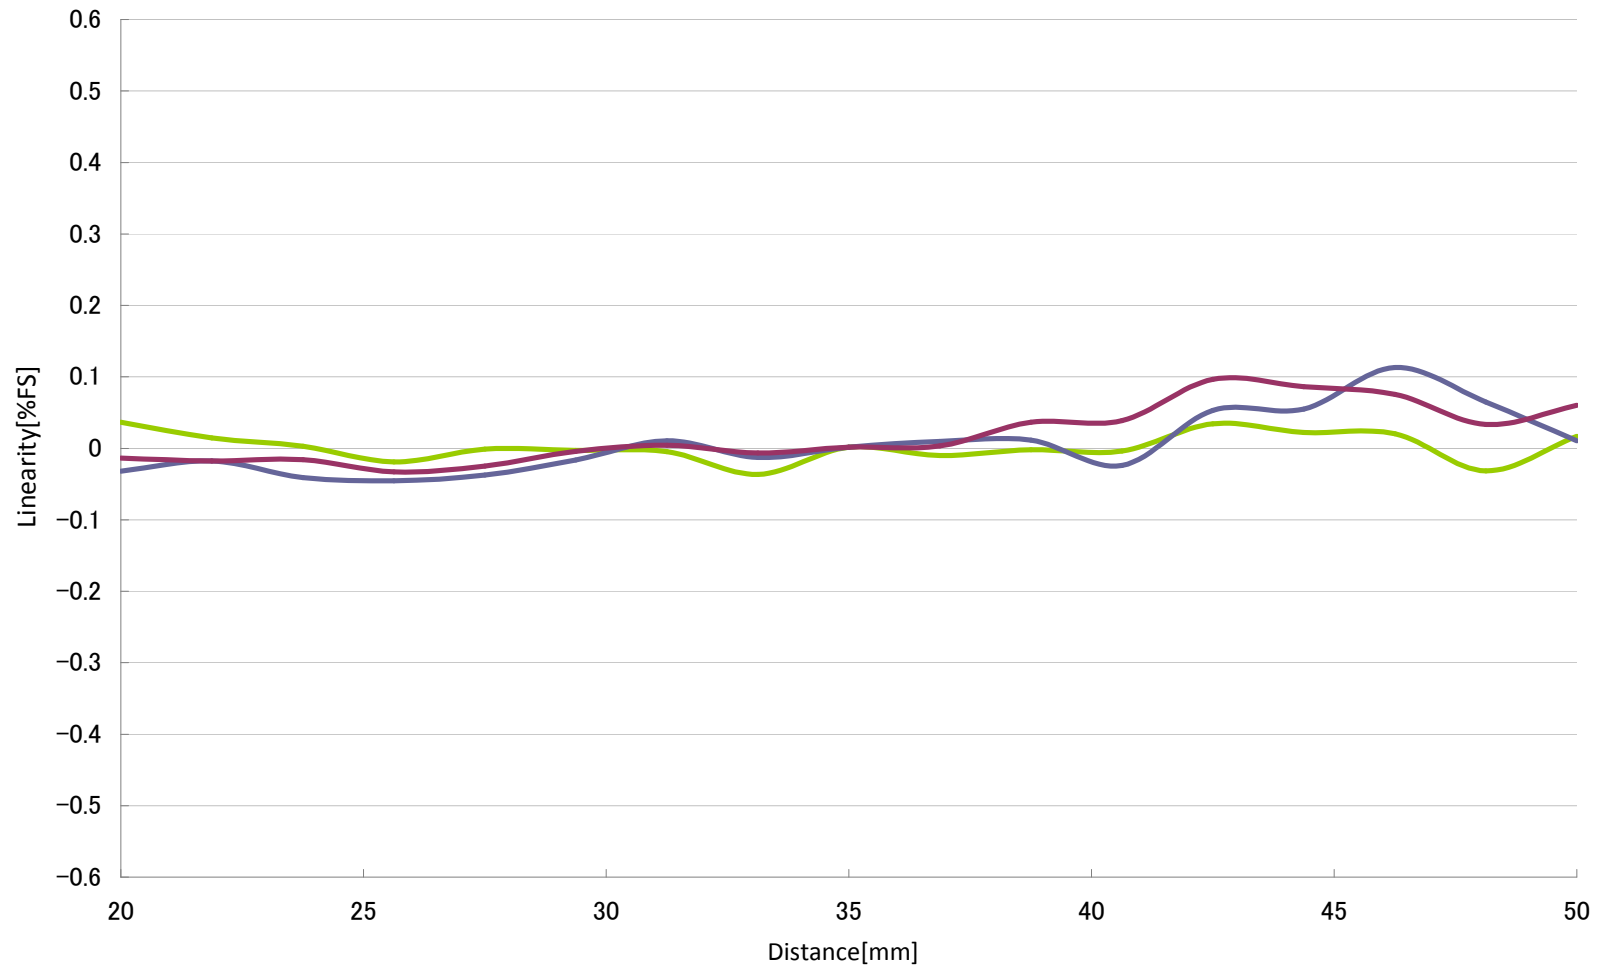

# CD22 35mm type Linearity Voltage Output

- White ceramic
- Stainless steel
- Black rubber

# CD22 35mm type Linearity Voltage Output length+10°

- White ceramic
- Stainless steel
- Black rubber

# CD22 35mm type Linearity Voltage Output length-10°

- White ceramic
- Stainless steel
- Black bubber

# CD22 35mm type Linearity Voltage Output width-10°

- White ceramic
- Stainless steel
- Black rubber