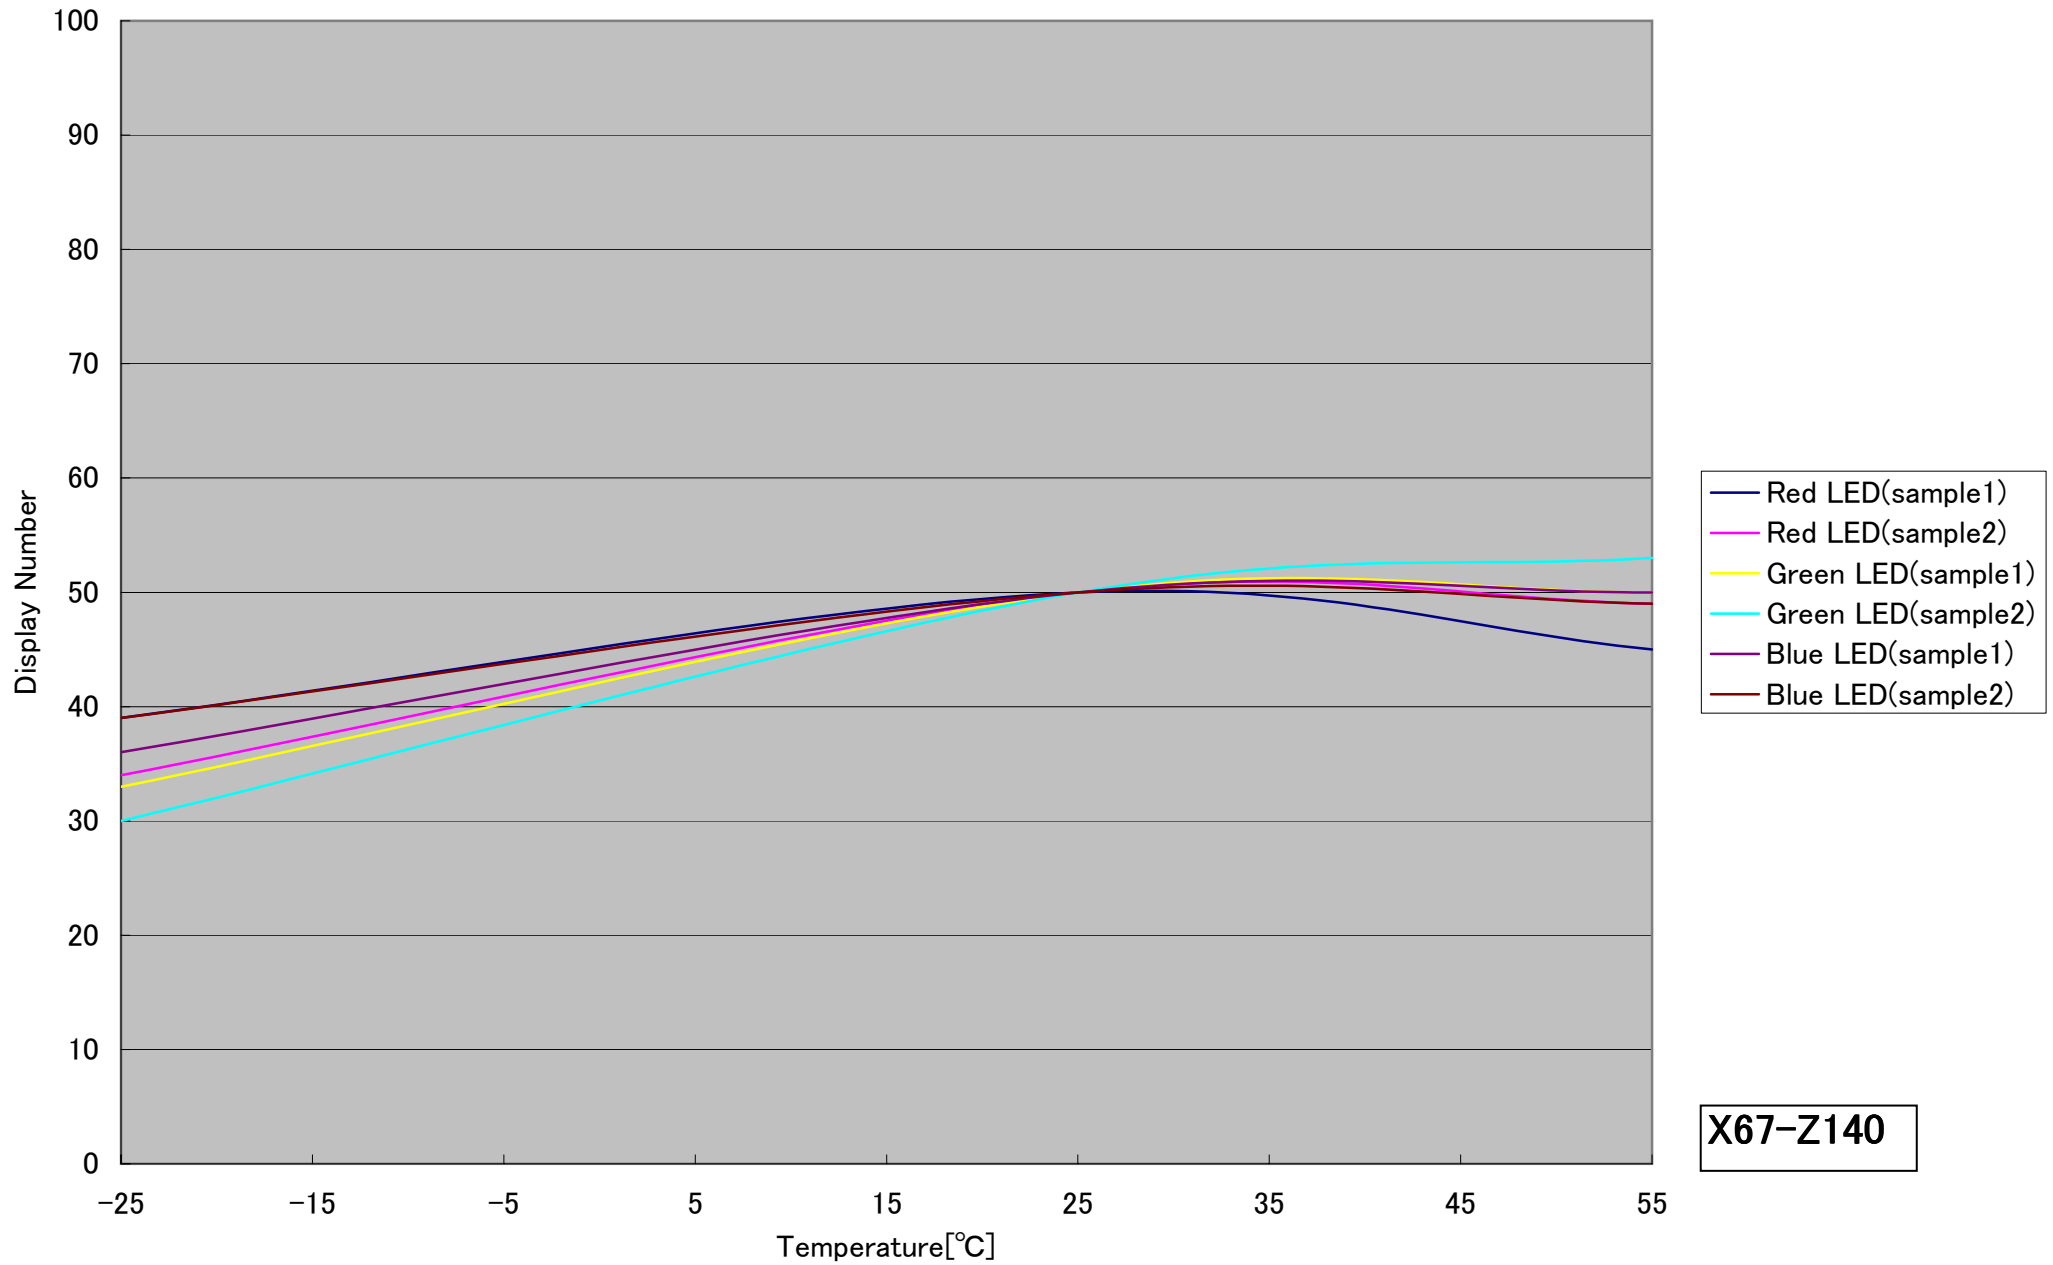

DM-18 Temperature Drift (Mark mode)(typical)

X67-Z140