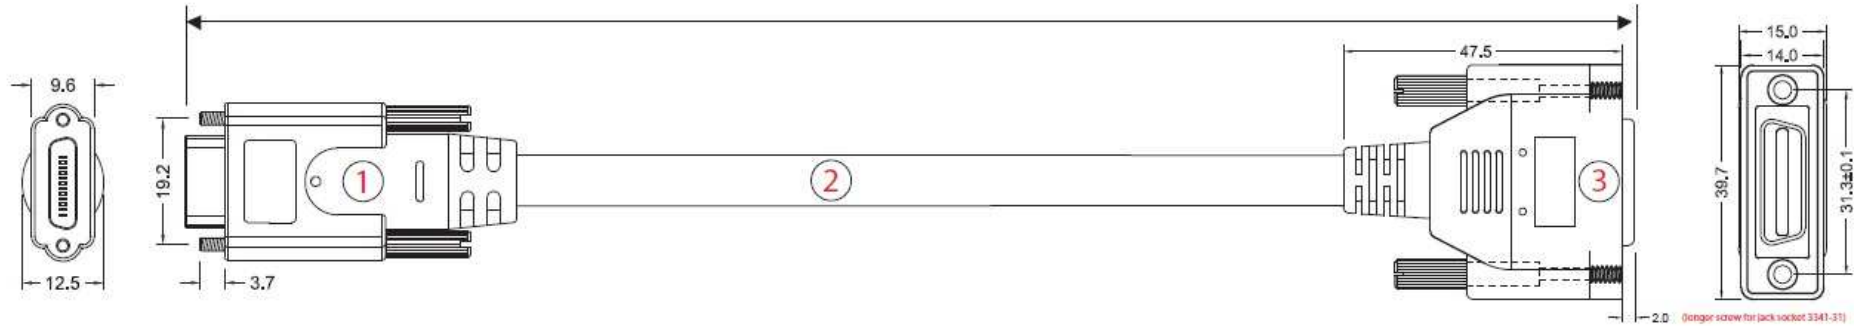

Basler

Technical Specification

PoCL Cable Camera Link SDR/MDR Full 3m

for ace CMOSIS CL, racer CL

Order Number 2000031082

Version: 01 Language: 000 (English)

Release Date: May 24th 2012

Basler AG

An der Strusbek 60-62

22926 Ahrensburg, Germany

Drawing

Item	Description
1	26P Male HDR (SDR) Moulded Connector. <IVORY> (connector HDR-E26MSG1+)
2	MCD-408 UL20276 11STP#30 100Ohm, 2C+2Cui#28 [8.4] IVORY <Full Duplex, PoCL>
3	26P Male MDR Moulded Connector <IVORY>

Specification

1	1	Black	Power L +12V
14	14	1	Inner Shield
2	25	white	Tx Data 0-
15	12	red	Tx Data 0+
3	24	white	Tx Data 1-
16	11	blue	Tx Data 1+
4	23	white	Tx Data 2-
17	10	green	Tx Data 2+
5	22	white	XCLK-
18	9	yellow	XCLK+
6	21	white	Tx Data 3-
19	8	violet	Tx Data 3+
7	20	red	SerTC+
20	7	black	SerTC-
8	19	black	SerTFG-
21	6	blue	SerTFG+
9	18	black	CC1-
22	5	green	CC1+
10	17	yellow	CC2+
23	4	black	CC2-
11	16	black	CC3-
24	3	violet	CC3+
12	15	white	CC4+
25	2	black	CC4-
13	13	2	Inner Shield
26	26	White	Power L +12V
		Housing	Outer Shield