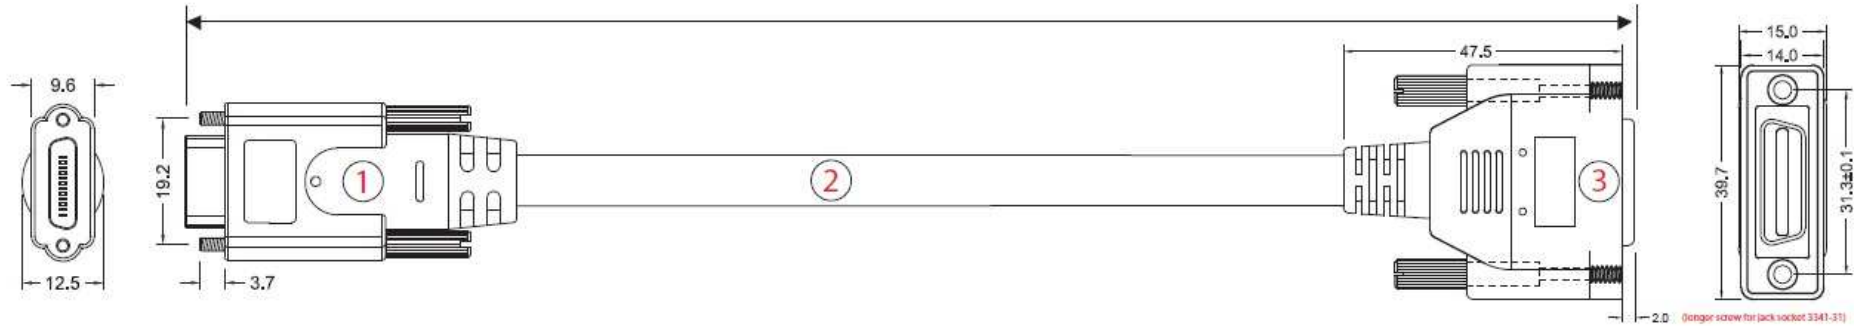

Basler

Technical Specification

PoCL Cable Camera Link SDR/MDR Full 10m

for ace CMOSIS CL, racer CL

Order Number 2000031084

Version: 01 Language: 000 (English)

Release Date: May 24th 2012

Basler AG

An der Strusbek 60-62

22926 Ahrensburg, Germany

Drawing

Item	Description
1	26P Male HDR (SDR) Moulded Connector. <IVORY> (connector HDR-E26MSG1+)
2	MCD-408 UL20276 11STP#30 100Ohm, 2C+2Cui#28 [8.4] IVORY <Full Duplex, PoCL>
3	26P Male MDR Moulded Connector <IVORY>

Specification

1	1	Black	Power L +12V
14	14	1	Inner Shield
2	25	white	Tx Data 0-
15	12	red	Tx Data 0+
3	24	white	Tx Data 1-
16	11	blue	Tx Data 1+
4	23	white	Tx Data 2-
17	10	green	Tx Data 2+
5	22	white	XCLK-
18	9	yellow	XCLK+
6	21	white	Tx Data 3-
19	8	violet	Tx Data 3+
7	20	red	SerTC+
20	7	black	SerTC-
8	19	black	SerTFG-
21	6	blue	SerTFG+
9	18	black	CC1-
22	5	green	CC1+
10	17	yellow	CC2+
23	4	black	CC2-
11	16	black	CC3-
24	3	violet	CC3+
12	15	white	CC4+
25	2	black	CC4-
13	13	2	Inner Shield
26	26	White	Power L +12V
		Housing	Outer Shield