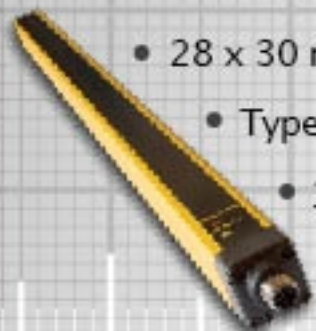

The new generation of safety light curtains

EOS 4 | EOS 2

EOS 4 / EOS 2

- 28 x 30 mm cross section only
- Type 4, SIL 3, PLc - Type 2, SIL2, PLd
- 14, 20, 30, 40, 50, 90 mm resolution and 2, 3, 4 beams
- IP 67 rating

- M12 connectors with unshielded cables up to 100 m
- Built-in external device monitoring (EDM) and Start/Restart interlock functions
- Max range 12 m (6 m for EOS4 res. 14 mm), 20 m for EOS4 XH and AH
- Protected height 150 to 1500 mm
- Operating temperature -10 to 55° C
- No dead zone on one side
- Certified according: EN 61496-1-2, ISO/EN 13849-1, EN 62061, IEC 61508