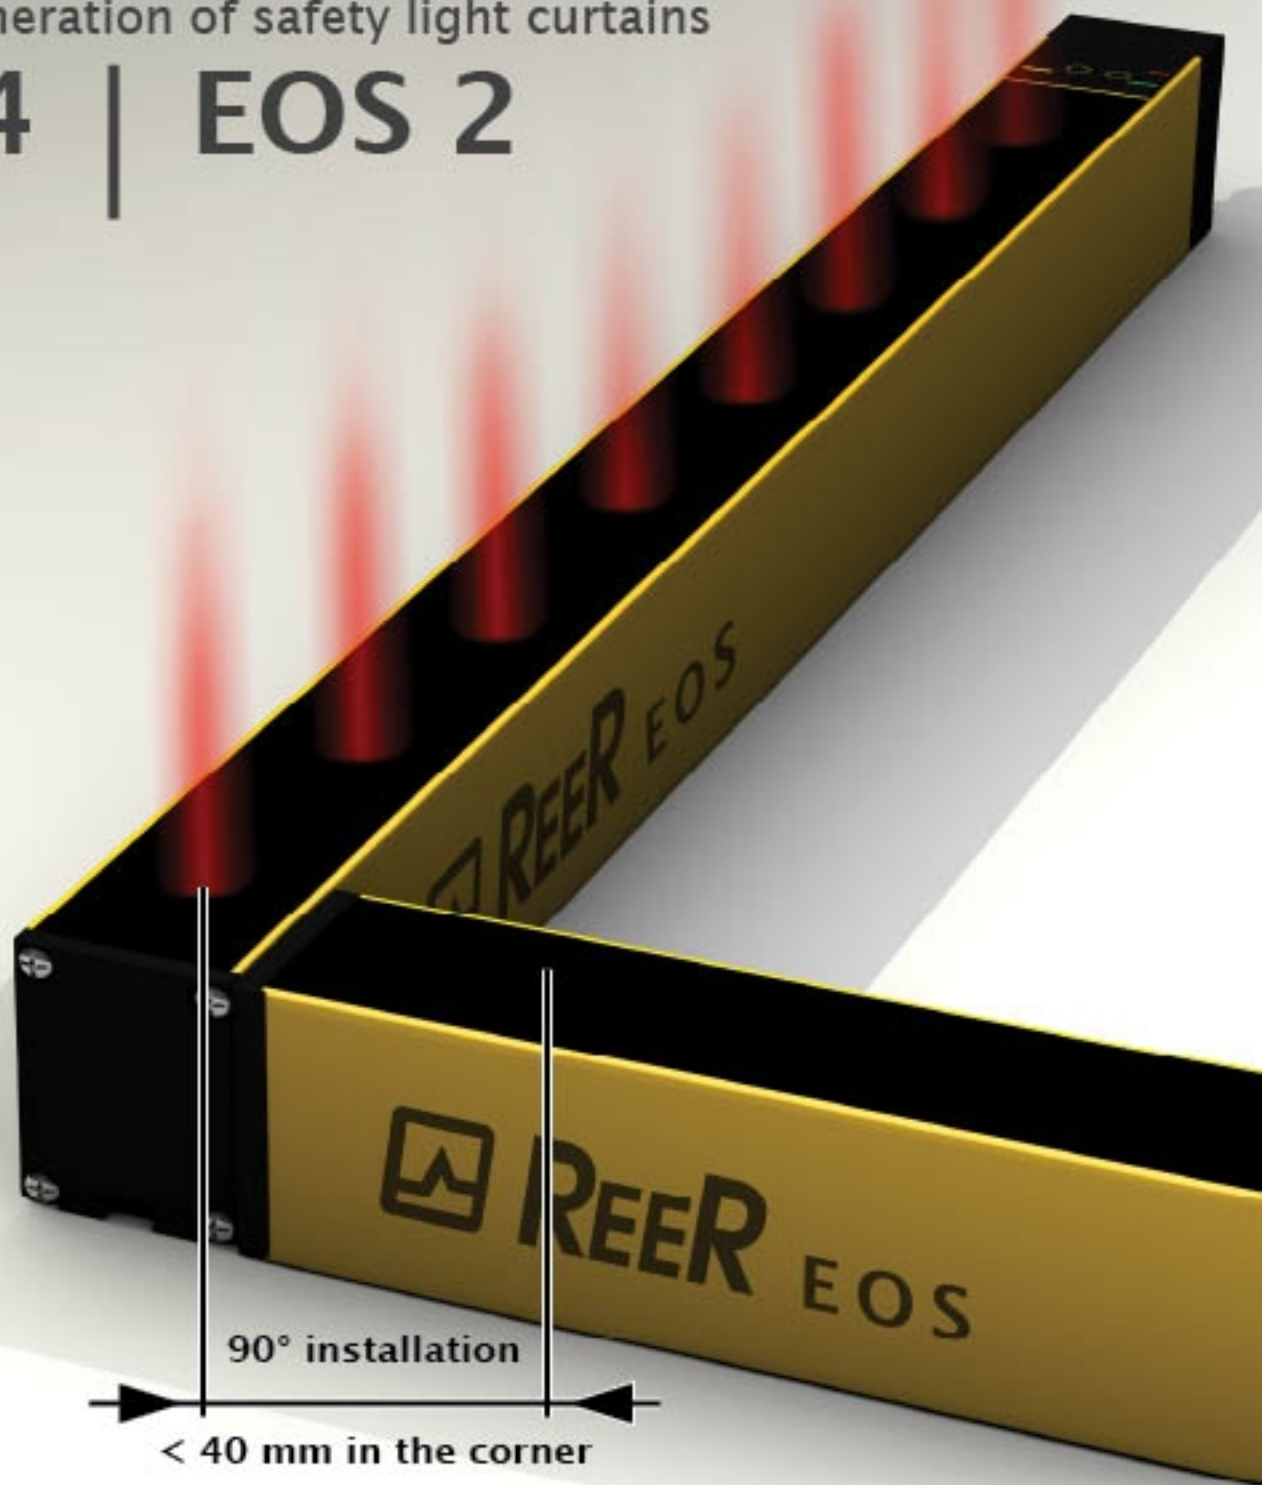

The new generation of safety light curtains

EOS 4 | EOS 2

EOS 4 / EOS 2

- 28 x 30 mm cross section only
- Type 4, SIL 3, PLc - Type 2, SIL2, PLd
- 14, 20, 30, 40, 50, 90 mm resolution and 2, 3, 4 beams
- IP 67 rating

- M12 connectors with unshielded cables up to 100 m
- Built-in external device monitoring (EDM) and Start/Restart interlock functions
- Max range 12 m (6 m for EOS4 res. 14 mm), 20 m for EOS4 XH and AH
- Protected height 150 to 1500 mm
- Operating temperature -10 to 55° C
- No dead zone on one side
- Certified according: EN 61496-1-2, ISO/EN 13849-1, EN 62061, IEC 61508