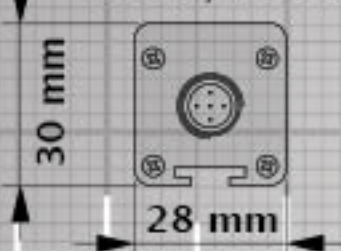

The new generation of safety light curtains

EOS 4 | EOS 2

EOS 4 / EOS 2

- 28 x 30 mm cross section only
- Type 4, SIL 3, PLc - Type 2, SIL2, PLd
- 14, 20, 30, 40, 50, 90 mm resolution and 2, 3, 4 beams
- IP 67 rating

- M12 connectors with unshielded cables up to 100 m
- Built-in external device monitoring (EDM) and Start/Restart interlock functions
- Max range 12 m (6 m for EOS4 res. 14 mm), 20 m for EOS4 XH and AH
- Protected height 150 to 1500 mm
- Operating temperature -10 to 55° C
- No dead zone on one side
- Certified according: EN 61496-1-2, ISO/EN 13849-1, EN 62061, IEC 61508