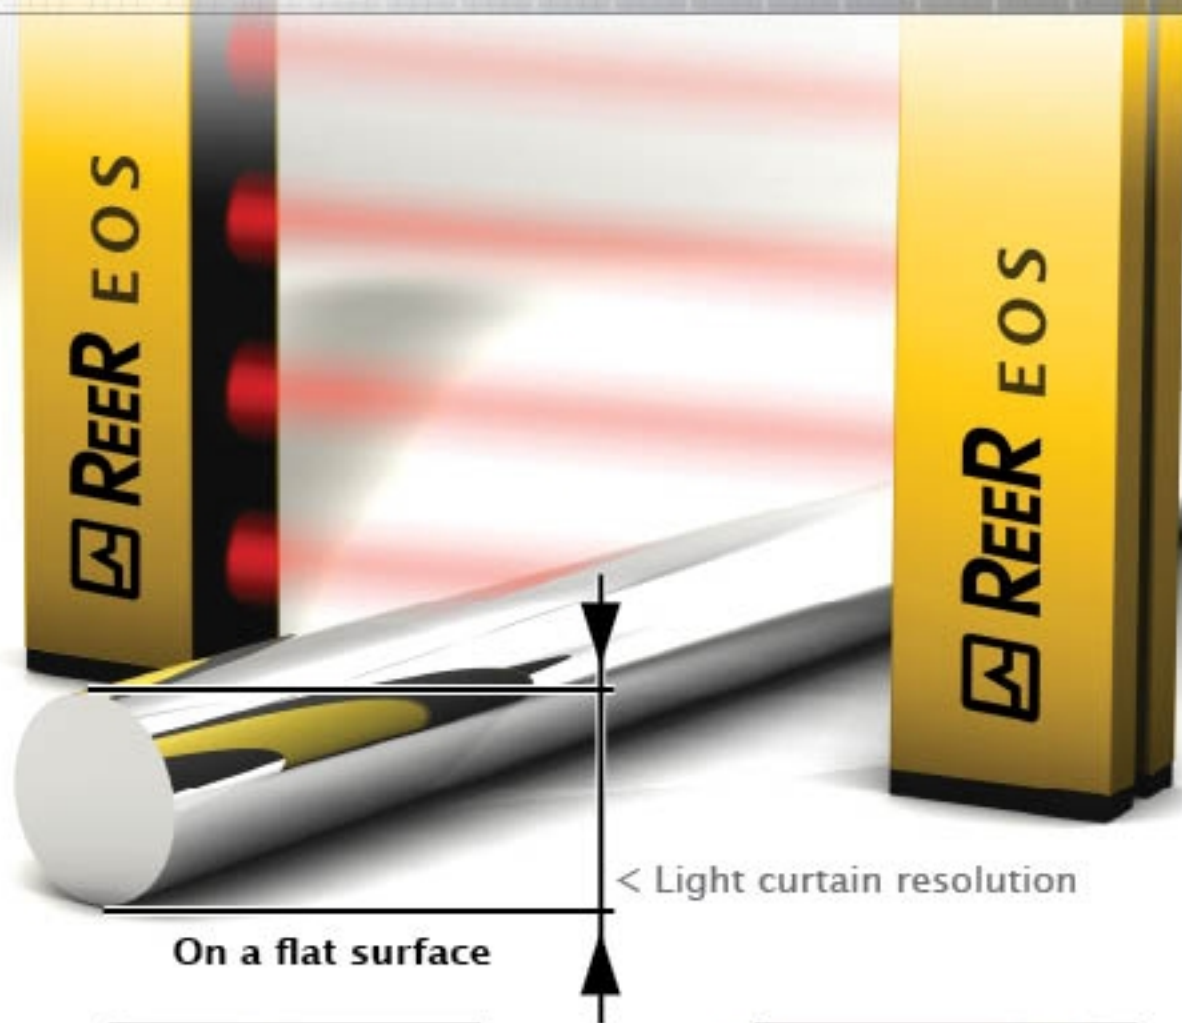

The new generation of safety light curtains

EOS 4 | EOS 2

EOS 4 / EOS 2

- 28 x 30 mm cross section only
- Type 4, SIL 3, PLc - Type 2, SIL2, PLd
- 14, 20, 30, 40, 50, 90 mm resolution and 2, 3, 4 beams
- IP 67 rating

- M12 connectors with unshielded cables up to 100 m
- Built-in external device monitoring (EDM) and Start/Restart interlock functions
- Max range 12 m (6 m for EOS4 res. 14 mm), 20 m for EOS4 XH and AH
- Protected height 150 to 1500 mm
- Operating temperature -10 to 55° C
- No dead zone on one side
- Certified according: EN 61496-1-2, ISO/EN 13849-1, EN 62061, IEC 61508