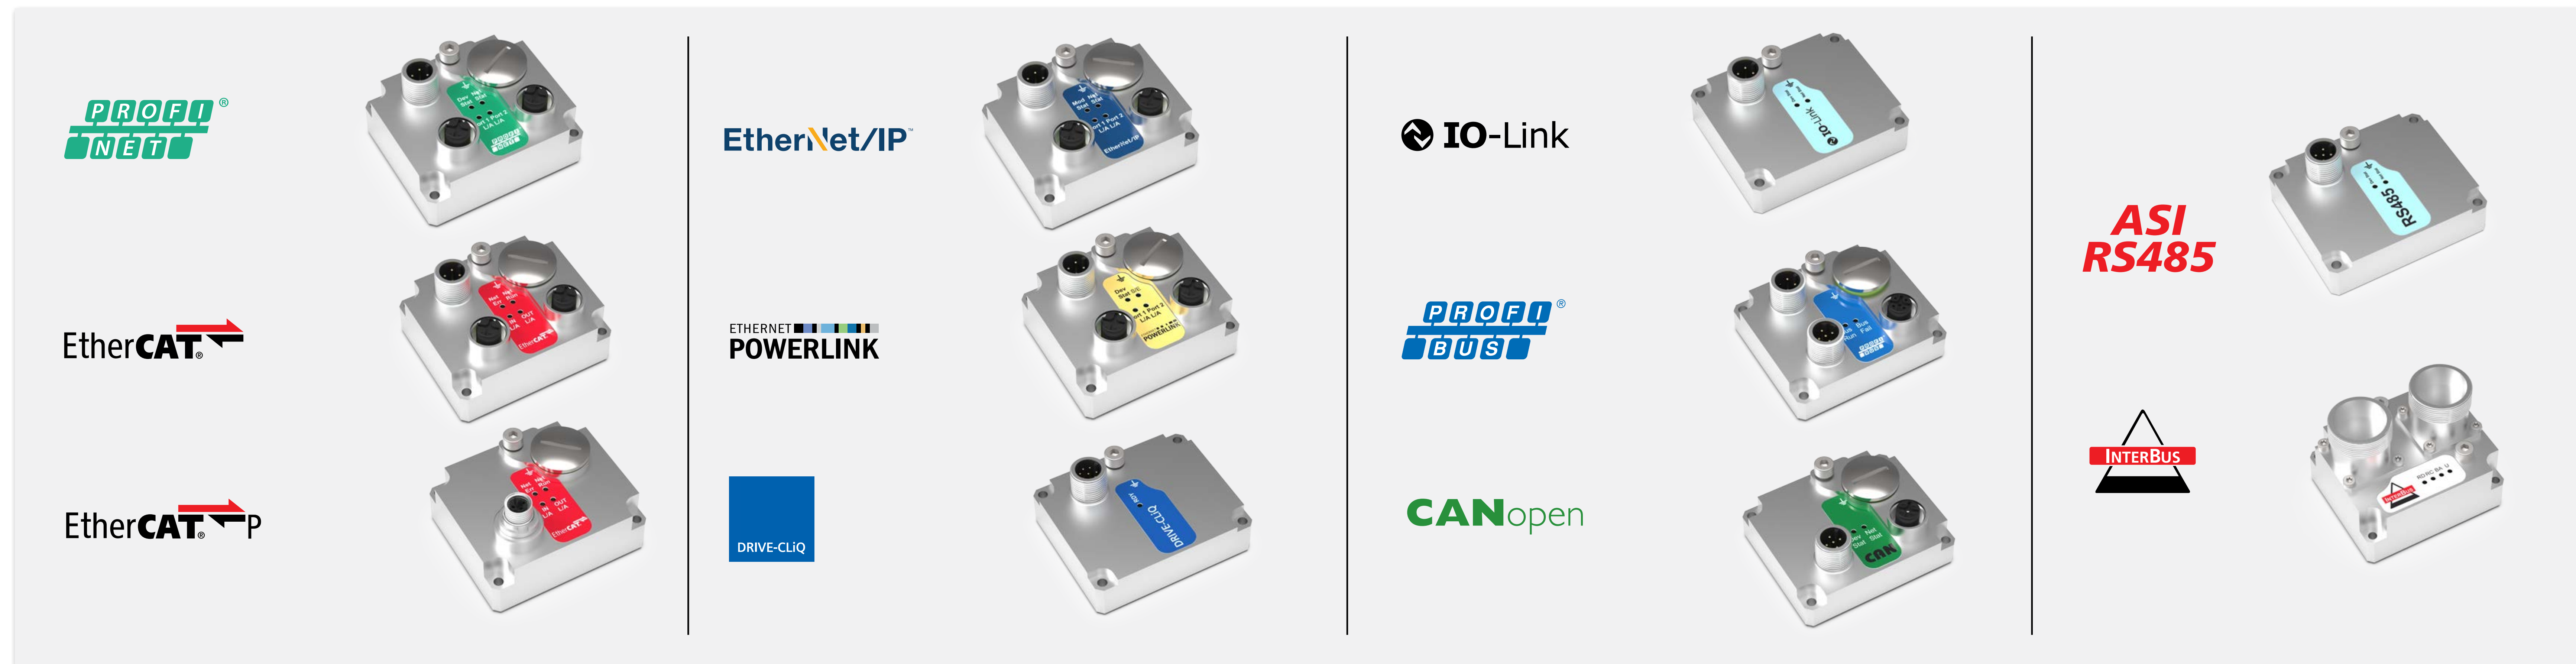

# C\_H802 + C\_H1102

	CEH802	COH802
Hollowshaft	16; 20; 24; 25 mm	
Single	15 bit	18 bit
Multi	< 256.000 turns	

	CEH1102	COH1102
Hollowshaft	28; 30; 38; 40; 45; 50 mm	
Single	15 bit	18 bit
Multi	< 256.000 turns	