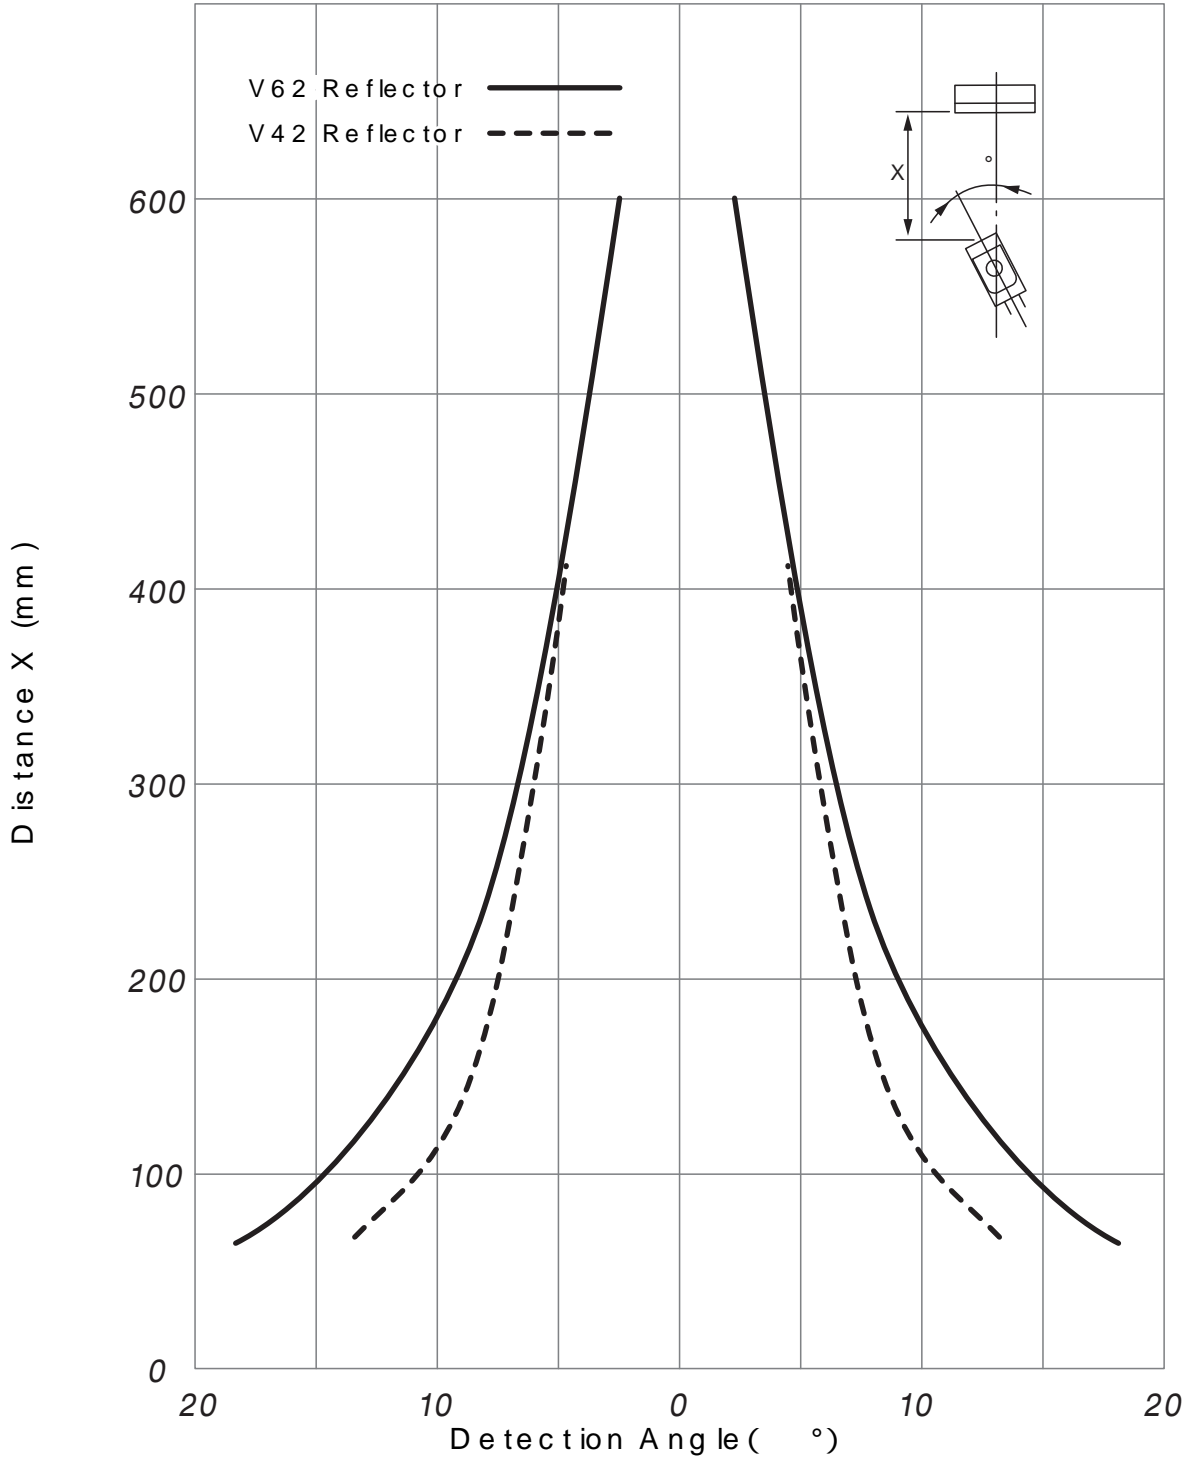

X46-W304

△			
△			
△			

CON.NO	QUAN	NAME	MATERIAL	STANDARD	DISPOSAL	REMARKS
A4		SCALE <input checked="" type="checkbox"/>	UNIT <input checked="" type="checkbox"/>	DATE 98.09.07	DESCRIPTION SR-Q50 Distance-Detection Angle Angular Deviation	
APPROVED BY K.Matsumoto	CHECKED BY R.Kumo	DRAWN BY S.Nishimura	DESIGNED BY S.Nishimura	DRAWING NO X46-W304		
3RD ANGLE PROJECTION		SICK OPTEX CO.,LTD.				