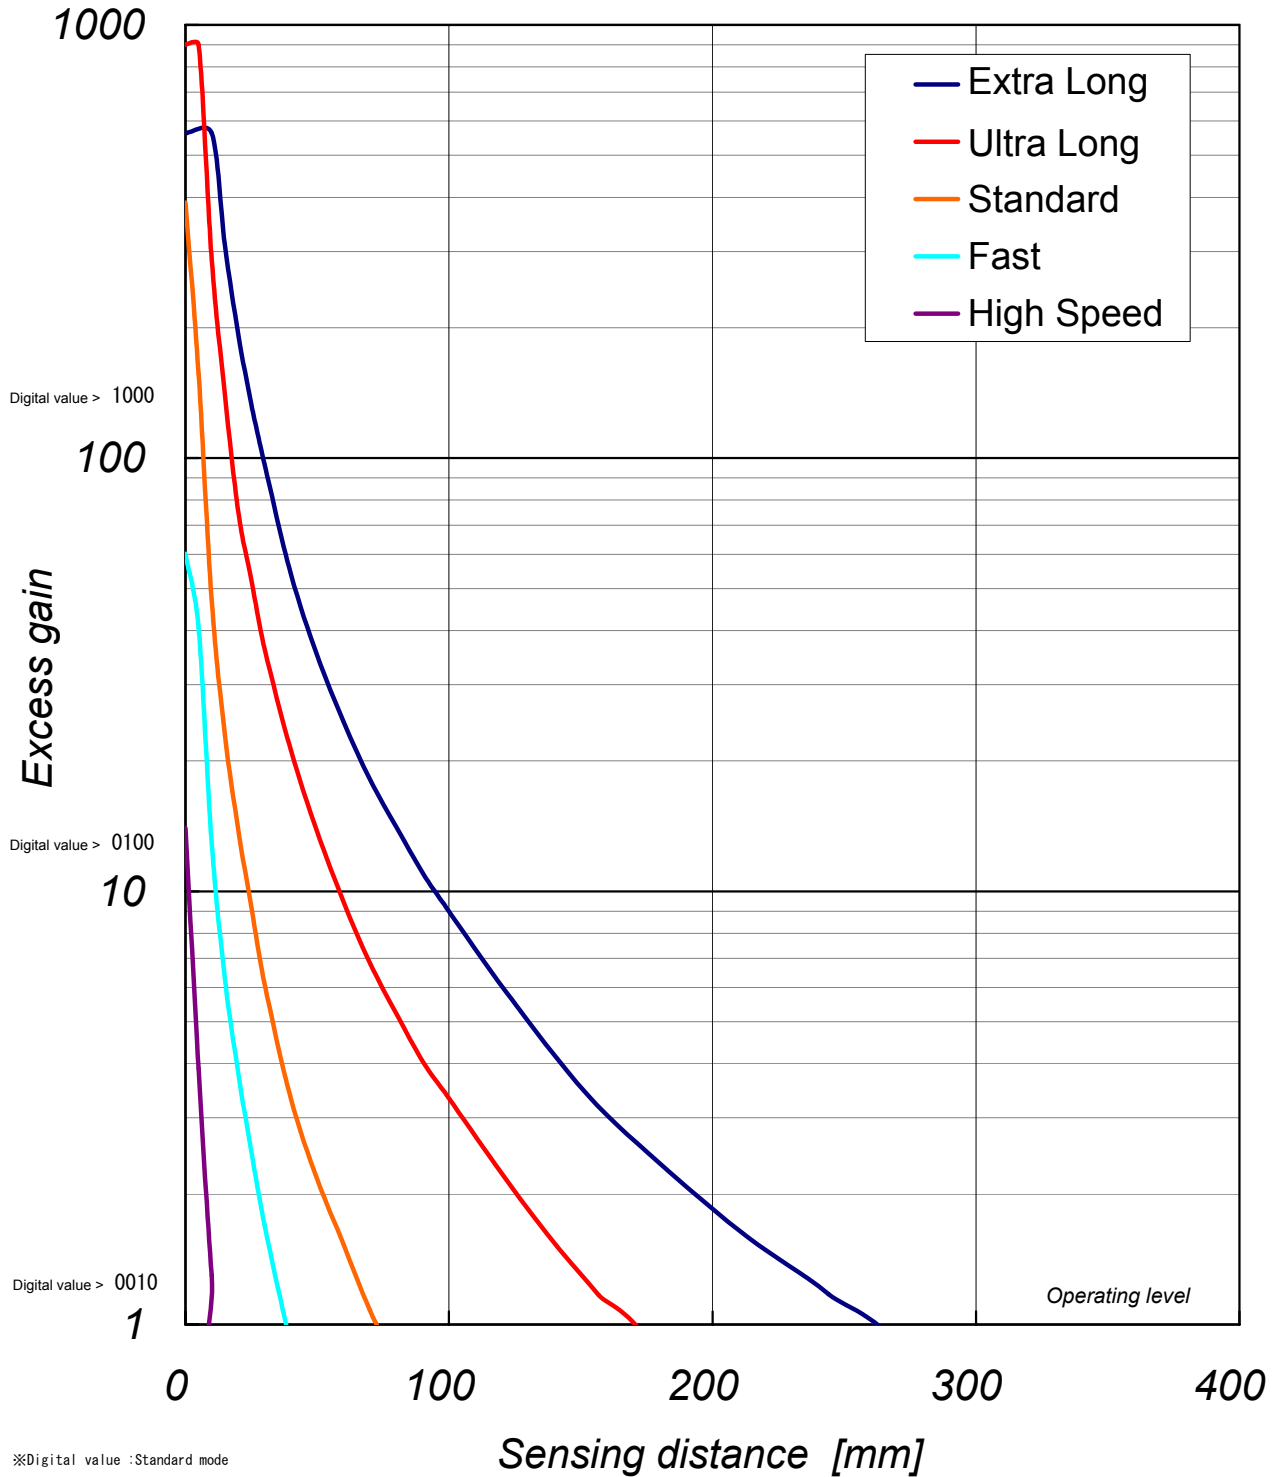

△1			
△2			
△3			

Typical example data

Digital value > 9999

A4	SCALE X	UNIT X	DATE 2009.9.18	DESCRIPTION
APPROVED BY S.Nishimura	CHECKED BY S.Nishimura	DRAWN BY Y.Shirakawa	DESIGNED BY Y.Shirakawa	D3RF NF-DR06
3RD ANGLE PROTECTION	OPTEX FA CO.,LTD.		DRAWING NO X109-W113	ITEM Excess Gain