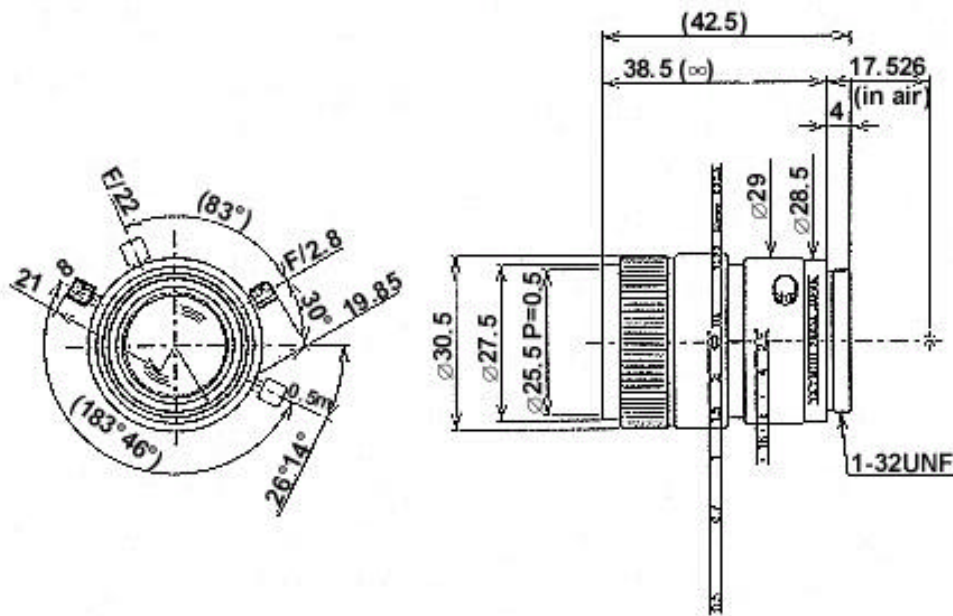

23FM50L

DVT PART NUMBER: LTC-50F

HI-RES MONOFOCAL
2/3" 50mm F/2.8

Specifications

Focal Length	50mm
Iris Range	F/2.8 to 22
Iris Operation	Manual w/lock
Focus Operation	Manual w/lock
1/3" Angle of View	5.4° x 4.1°
1/2" Angle of View	7.3° x 5.4°
2/3" Angle of View	10.0° x 7.3°
Effective Diameter (Front/Rear Lens)	Ø17.5mm/Ø10.8mm
Minimum Object Distance	11.7 in. (0.3m)
Back Focus	22.10mm (in air)
Filter Size	M25.5 P=0.5
Maximum Diameter	ø1.2 in. (ø30.5mm)
Overall Length	1.5 in. (38.5mm)
Weight	1.9 oz. (52 grams)

Lens Info