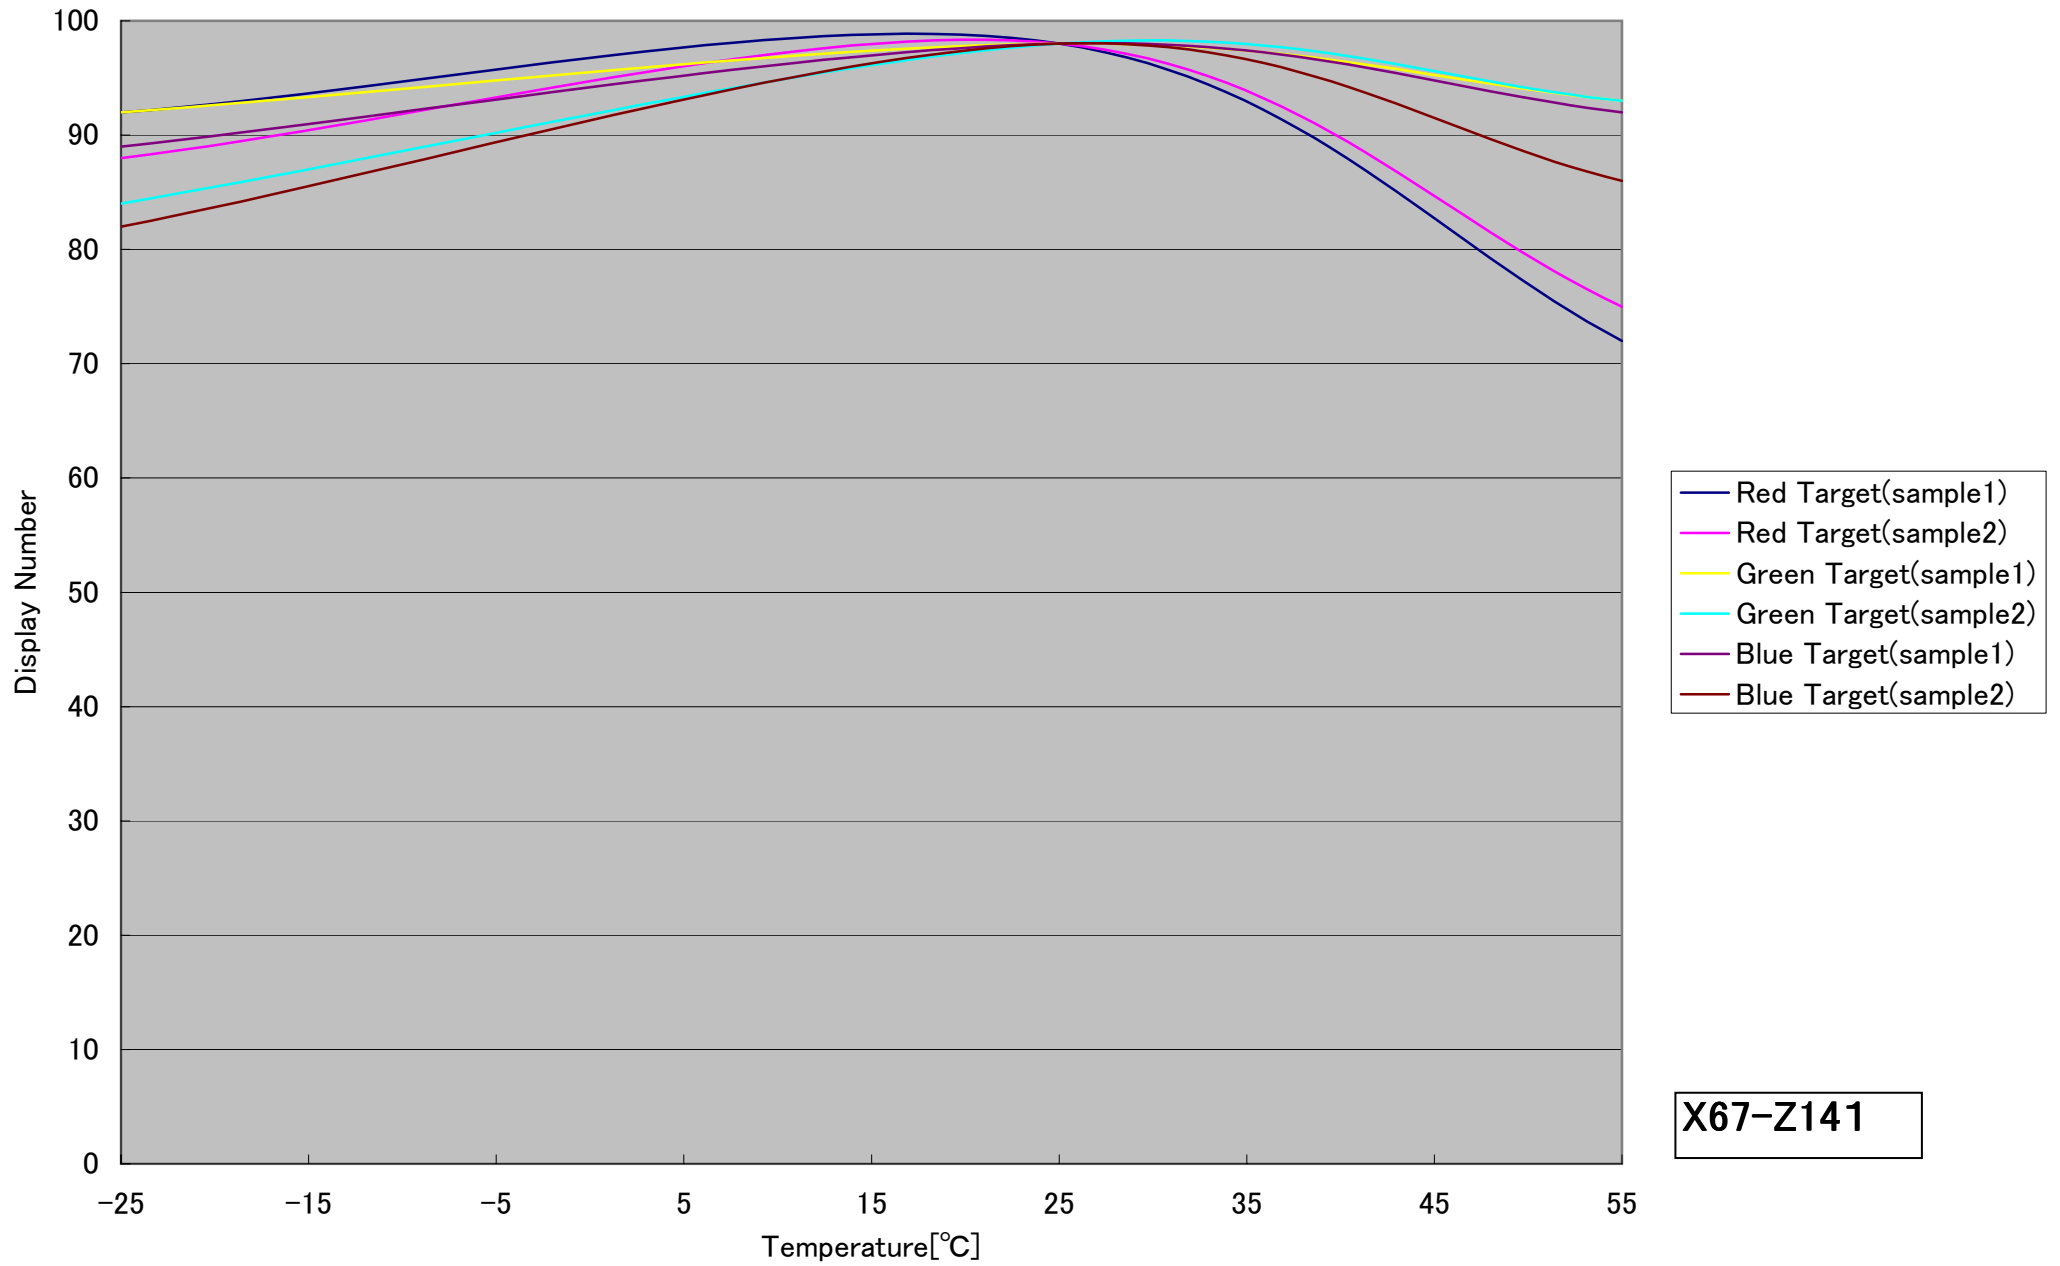

DM-18 Temperature Drift (Coler mode)(typical)

X67-Z141