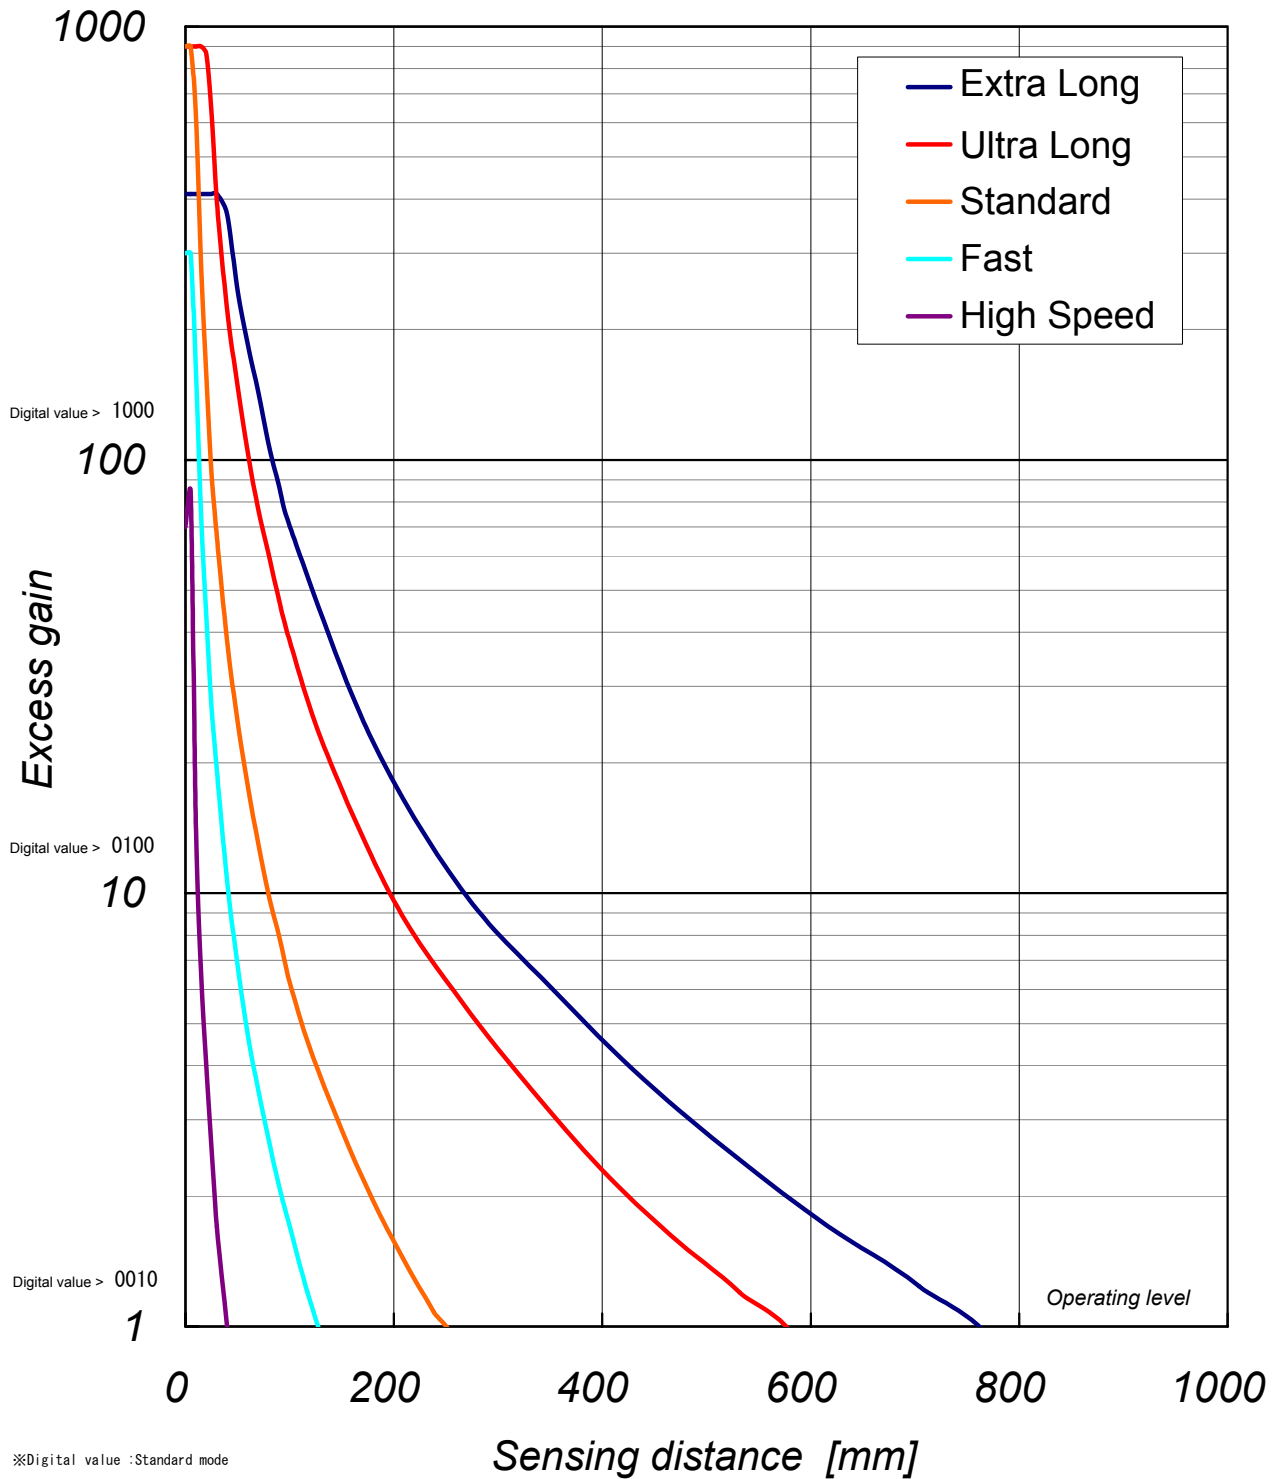

△1			
△2			
△3			

Typical example data

Digital value > 9999

※Digital value : Standard mode

A4	SCALE X	UNIT X	DATE 2009.9.18	DESCRIPTION
APPROVED BY S.Nishimura	CHECKED BY S.Nishimura	DRAWN BY Y.Shirakawa	DESIGNED BY Y.Shirakawa	D3RF NF-DK04Z
3RD ANGLE PROTECTION	OPTEX FA CO.,LTD.		DRAWING NO X109-W121	ITEM Excess Gain