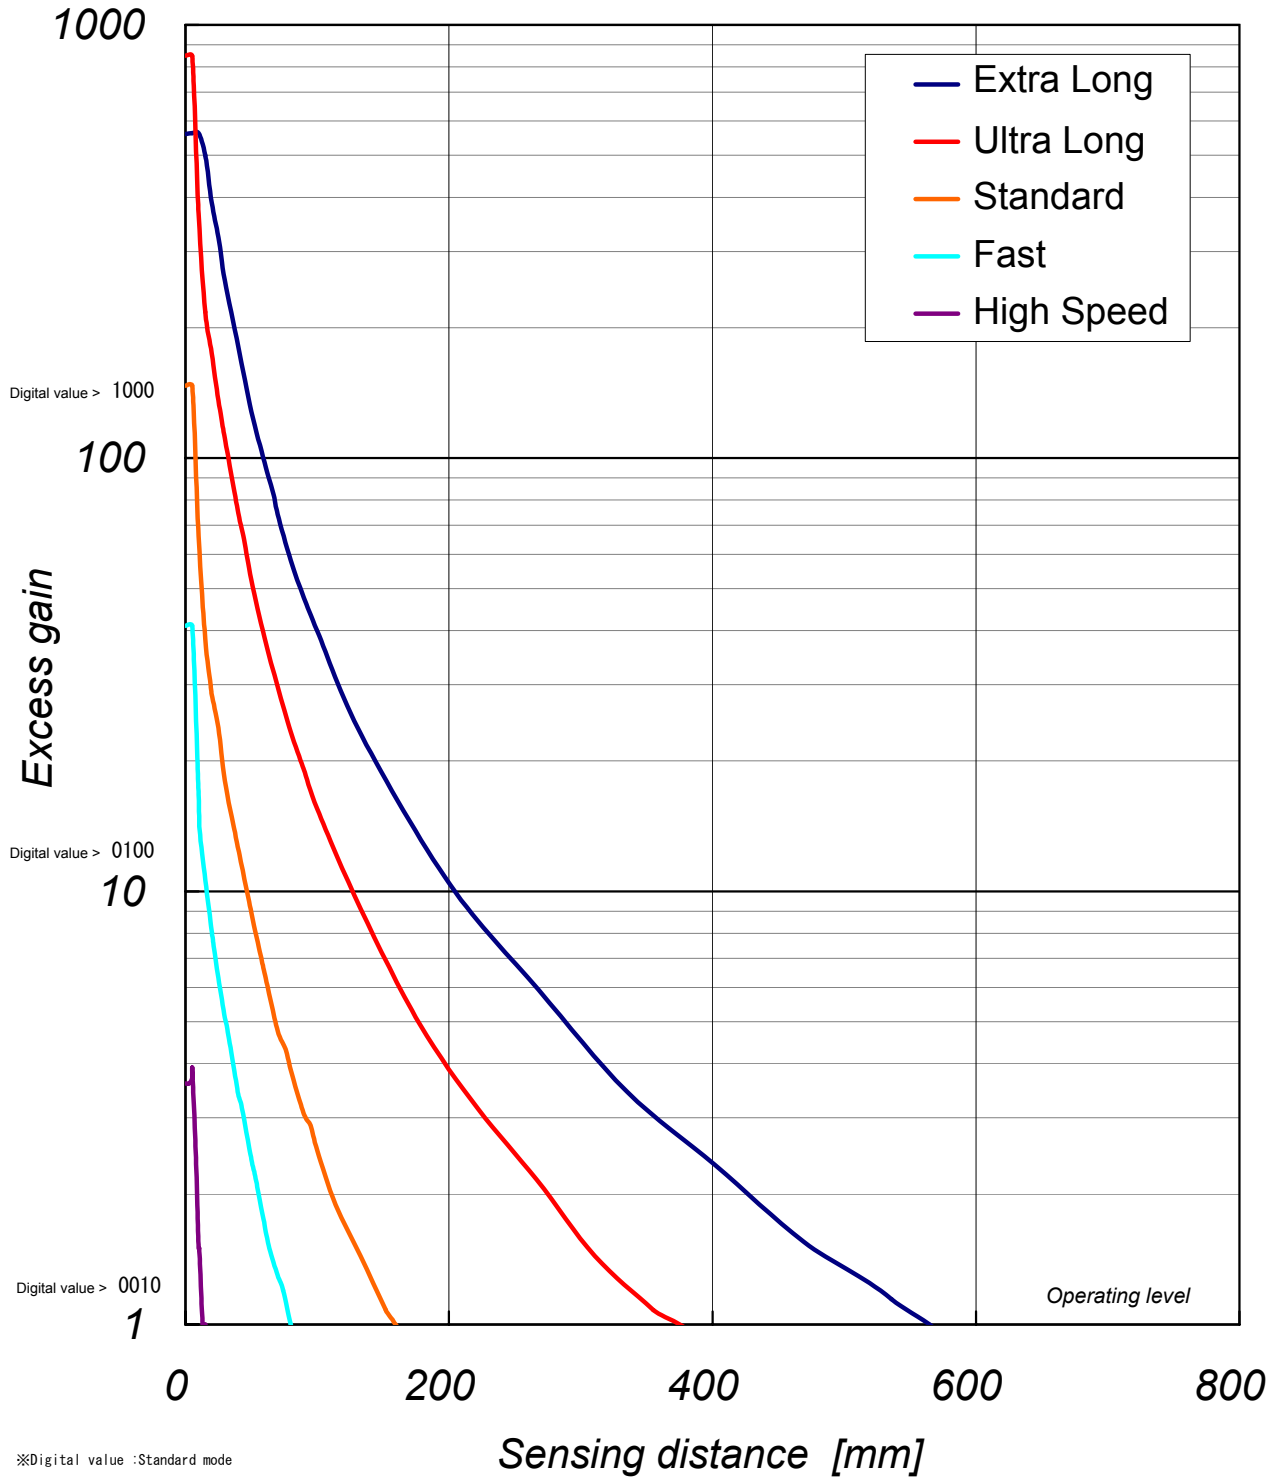

△1			
△2			
△3			

Typical example data

Digital value > 9999

A4	SCALE X	UNIT X	DATE 2009.9.18	DESCRIPTION
APPROVED BY S.Nishimura	CHECKED BY S.Nishimura	DRAWN BY Y.Shirakawa	DESIGNED BY Y.Shirakawa	D3RF NF25-DH
3RD ANGLE PROTECTION	OPTEX FA CO.,LTD.		DRAWING NO X109-W103	ITEM Excess Gain