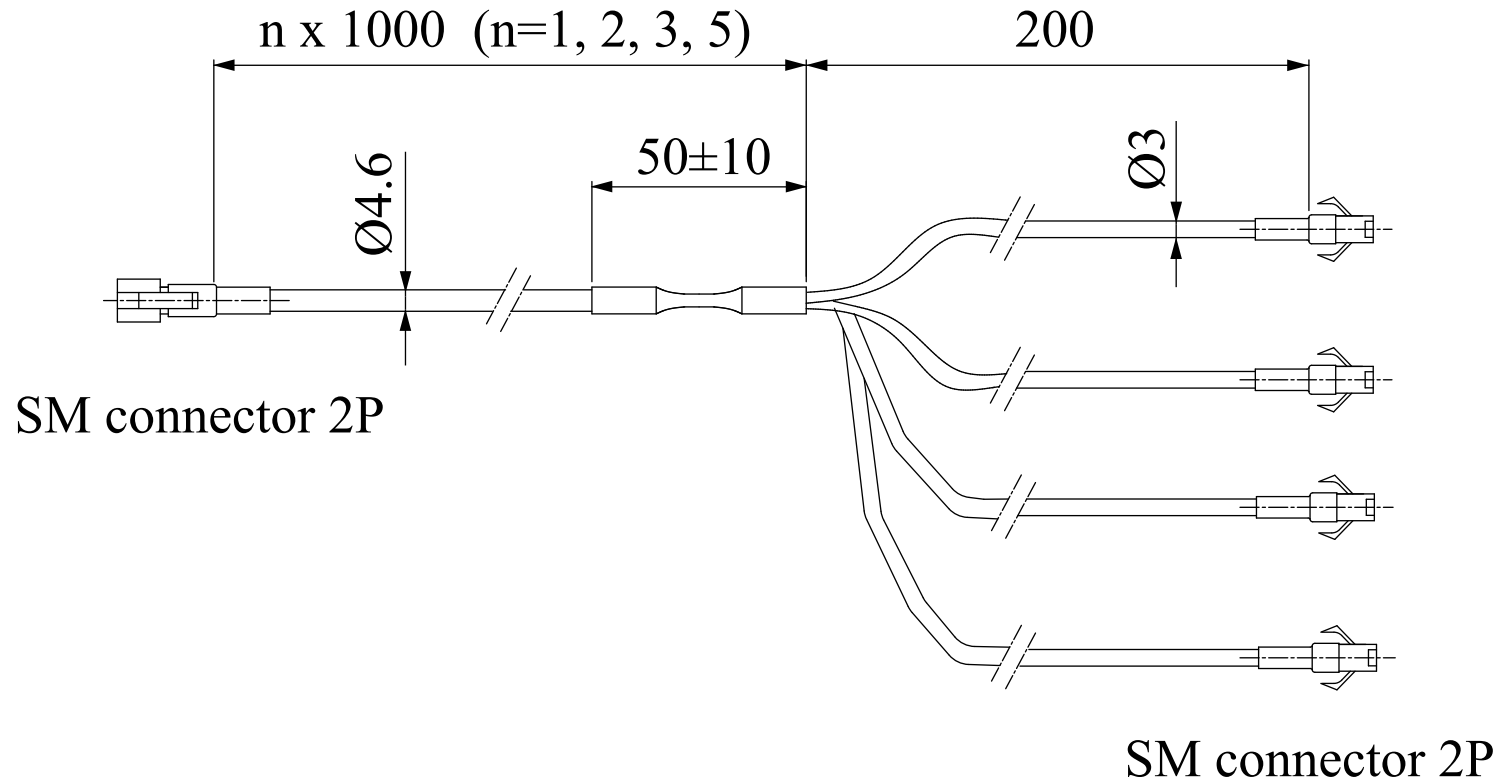

CB-F-n (n=1, 2, 3, 5)

Third Angle Projection Units: mm

RoHS Directive Compatible

Extension Cables

Cables that come with lights are about 30 cm. The following are available as cable extensions.

Model	Application	Description	
12V	CB-1	Used to connect a 12 V light to a power unit.	Cable length: 1m
	CB-2		Cable length: 2m
	CB-3		Cable length: 3m
	CB-5		Cable length: 5m
24V	FCB-1	Used to connect a 24V light and an HLV series light to a power supply	Cable length: 1m
	FCB-2		Cable length: 2m
	FCB-3		Cable length: 3m
	FCB-5		Cable length: 5m