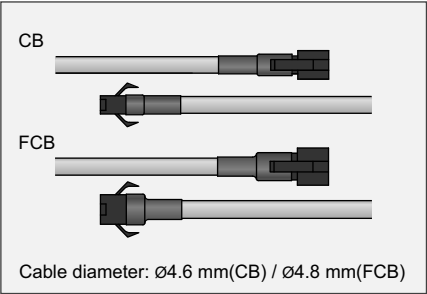

CB-F-n (n=1, 2, 3, 5)

Third Angle Projection Units: mm

RoHS Directive Compatible

Extension Cables

Cables that come with lights are about 30 cm. The following are available as cable extensions.

Model	Application	Description	
12V	CB-1	Used to connect a 12 V light to a power unit.	Cable length: 1m
	CB-2		Cable length: 2m
	CB-3		Cable length: 3m
	CB-5		Cable length: 5m
24V	FCB-1	Used to connect a 24V light and an HLV series light to a power supply	Cable length: 1m
	FCB-2		Cable length: 2m
	FCB-3		Cable length: 3m
	FCB-5		Cable length: 5m