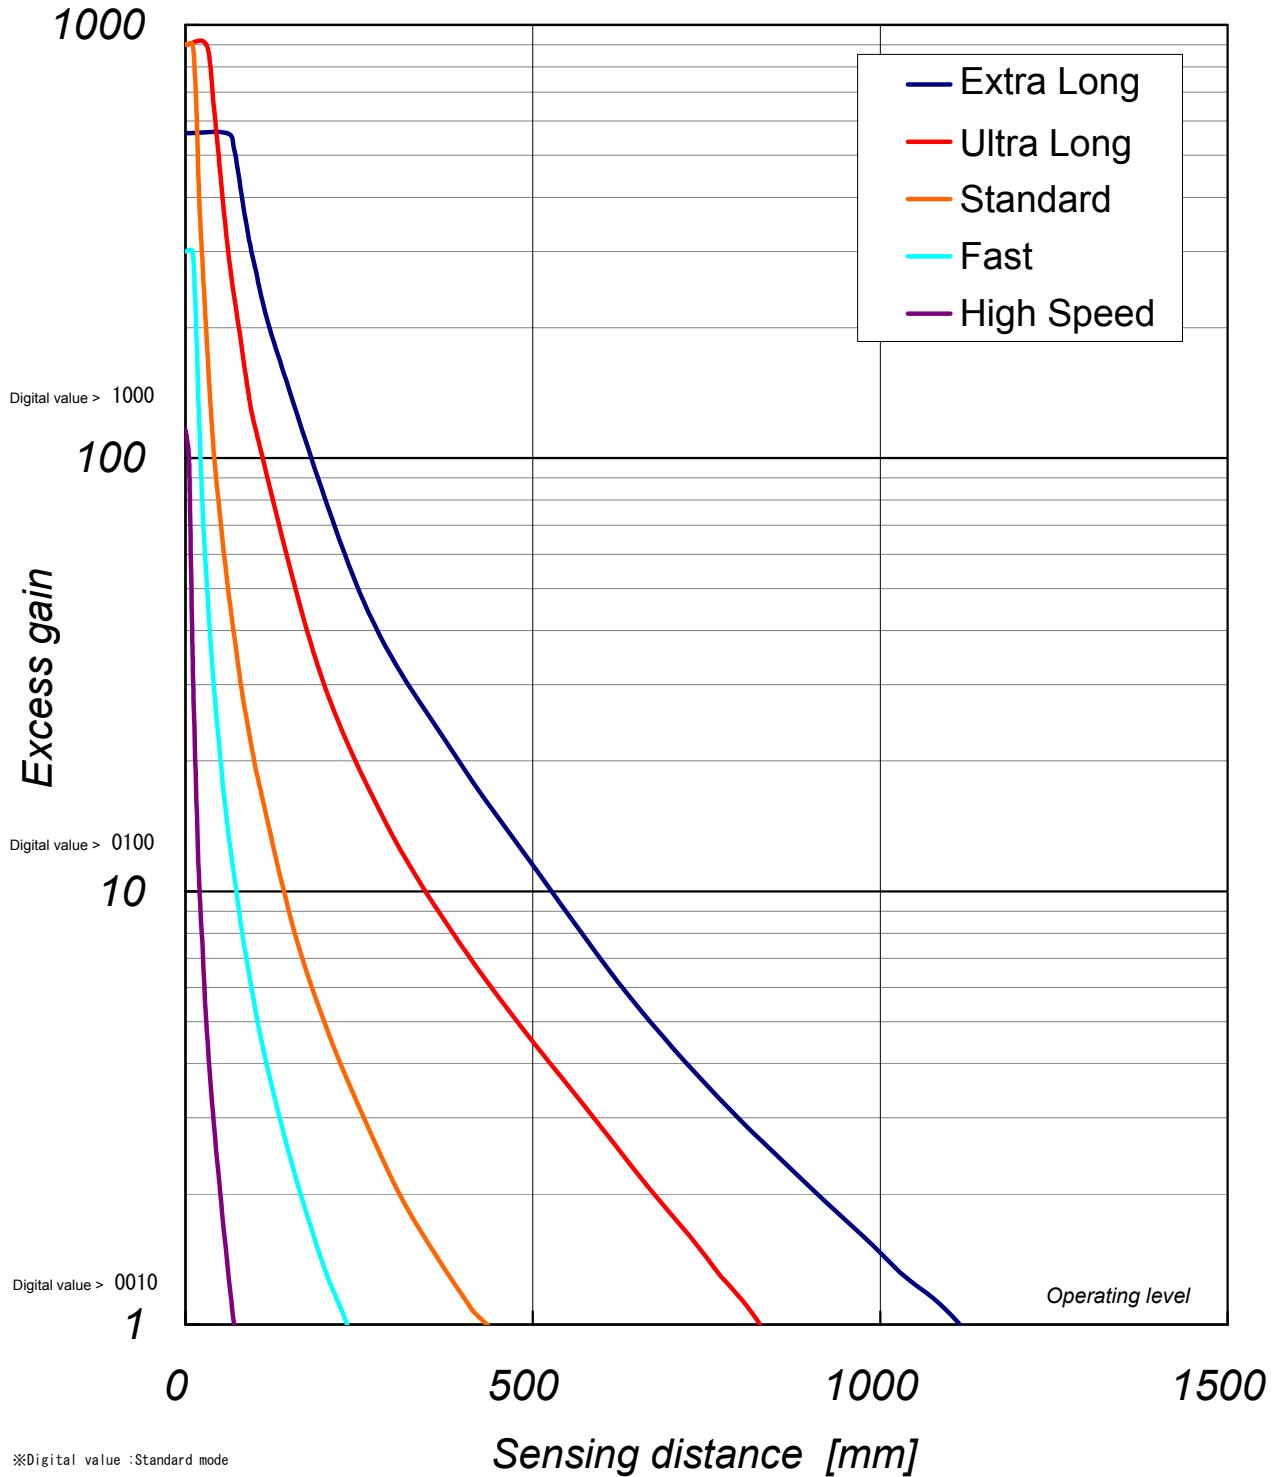

△1			
△2			
△3			

Typical example data

Digital value > 9999

A4	SCALE X	UNIT X	DATE 2009.9.18	DESCRIPTION
APPROVED BY S.Nishimura	CHECKED BY S.Nishimura	DRAWN BY Y.Shirakawa	DESIGNED BY Y.Shirakawa	D3RF NF-DH01
3RD ANGLE PROTECTION	OPTEX FA CO.,LTD.		DRAWING NO X109-W106	ITEM Excess Gain