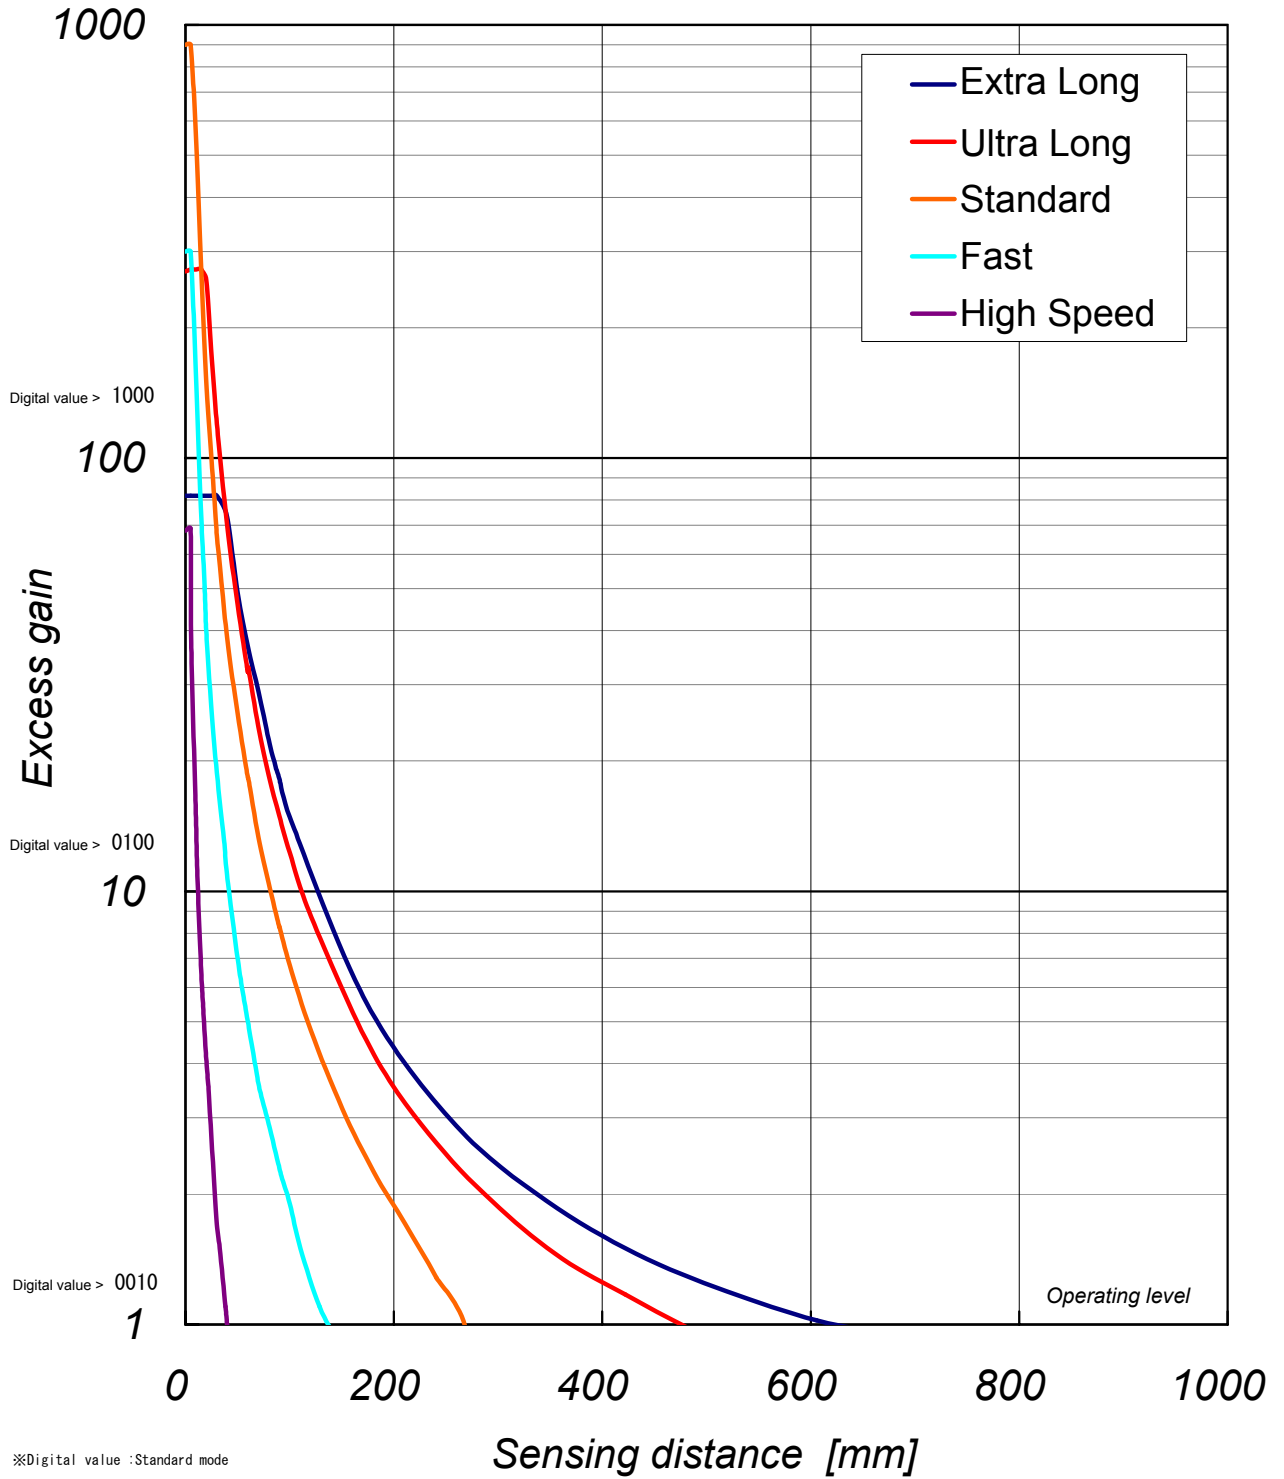

△1			
△2			
△3			

Typical example data

Digital value > 9999

A4	SCALE X	UNIT X	DATE 2009.9.18	DESCRIPTION
APPROVED BY S.Nishimura	CHECKED BY S.Nishimura	DRAWN BY Y.Shirakawa	DESIGNED BY Y.Shirakawa	D3RF NF-DH02
3RD ANGLE PROTECTION	OPTEX FA CO.,LTD.		DRAWING NO X109-W107	ITEM Excess Gain