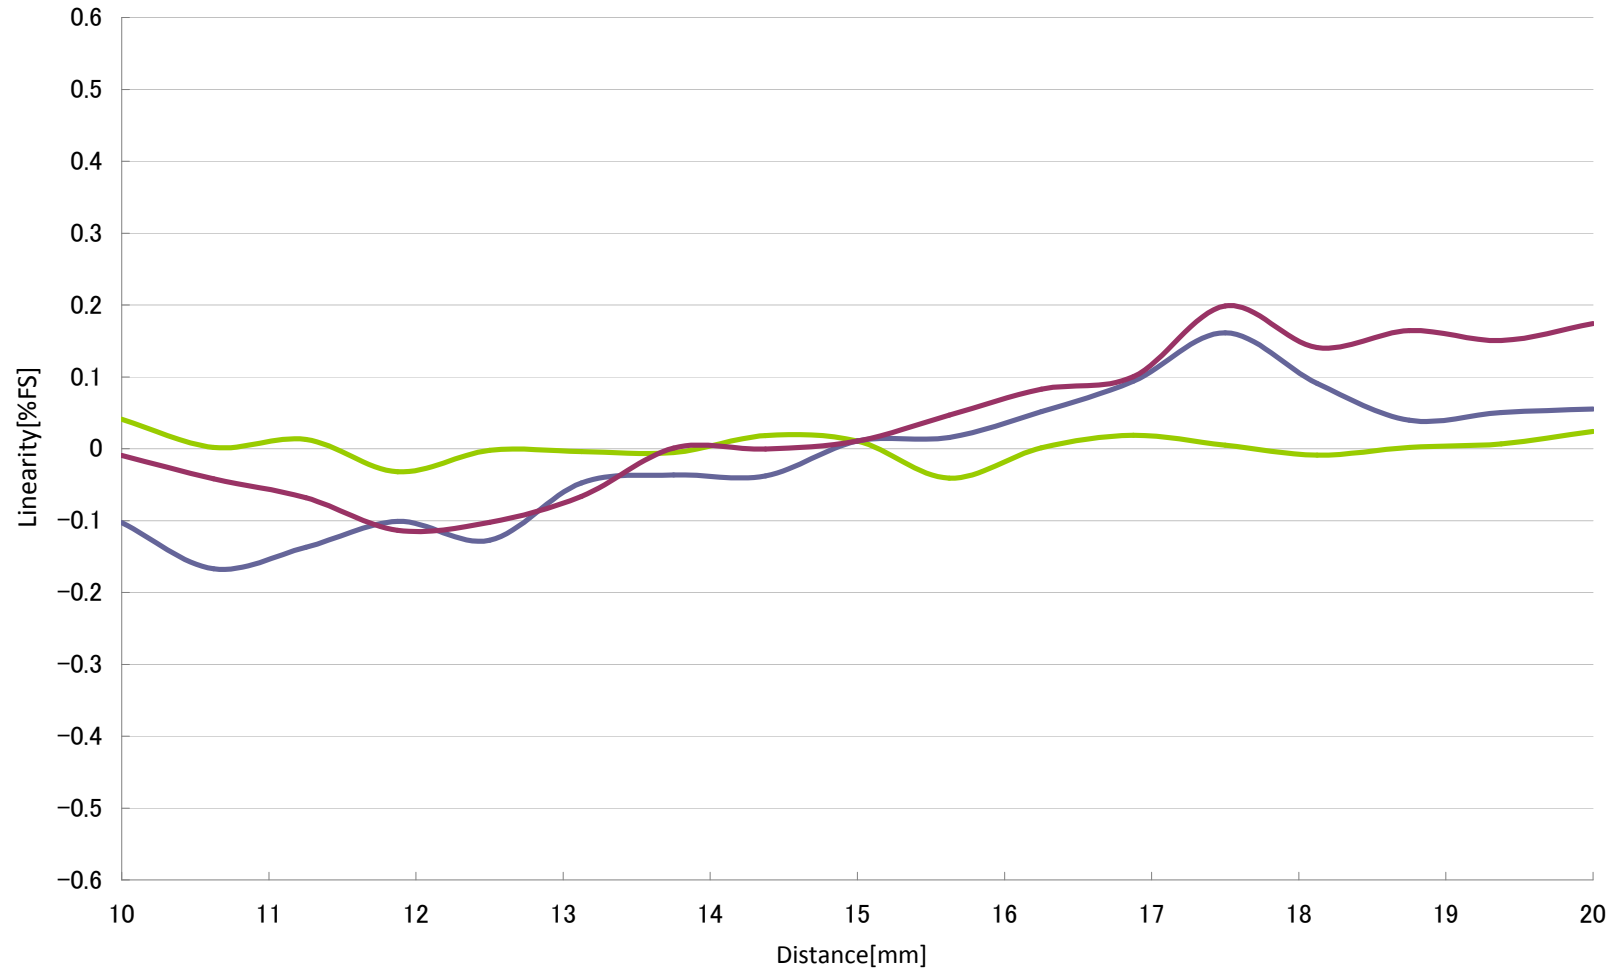

CD22 15mm type Linearity Current Output

- White ceramic
- Stainless steel
- Black rubber

CD22 15mm type Linearity Current Output

length+10°
White ceramic
Stainless steel
Black rubber

CD22 15mm type Linearity Current Output length-10°

- White ceramic
- Stainless steel
- Black rubber

CD22 15mm type Linearity Current Output width+10°

- White ceramic
- Stainless steel
- Black rubber

CD22 15mm type Linearity Current Output width-10°

- White ceramic
- Stainless steel
- Black rubber