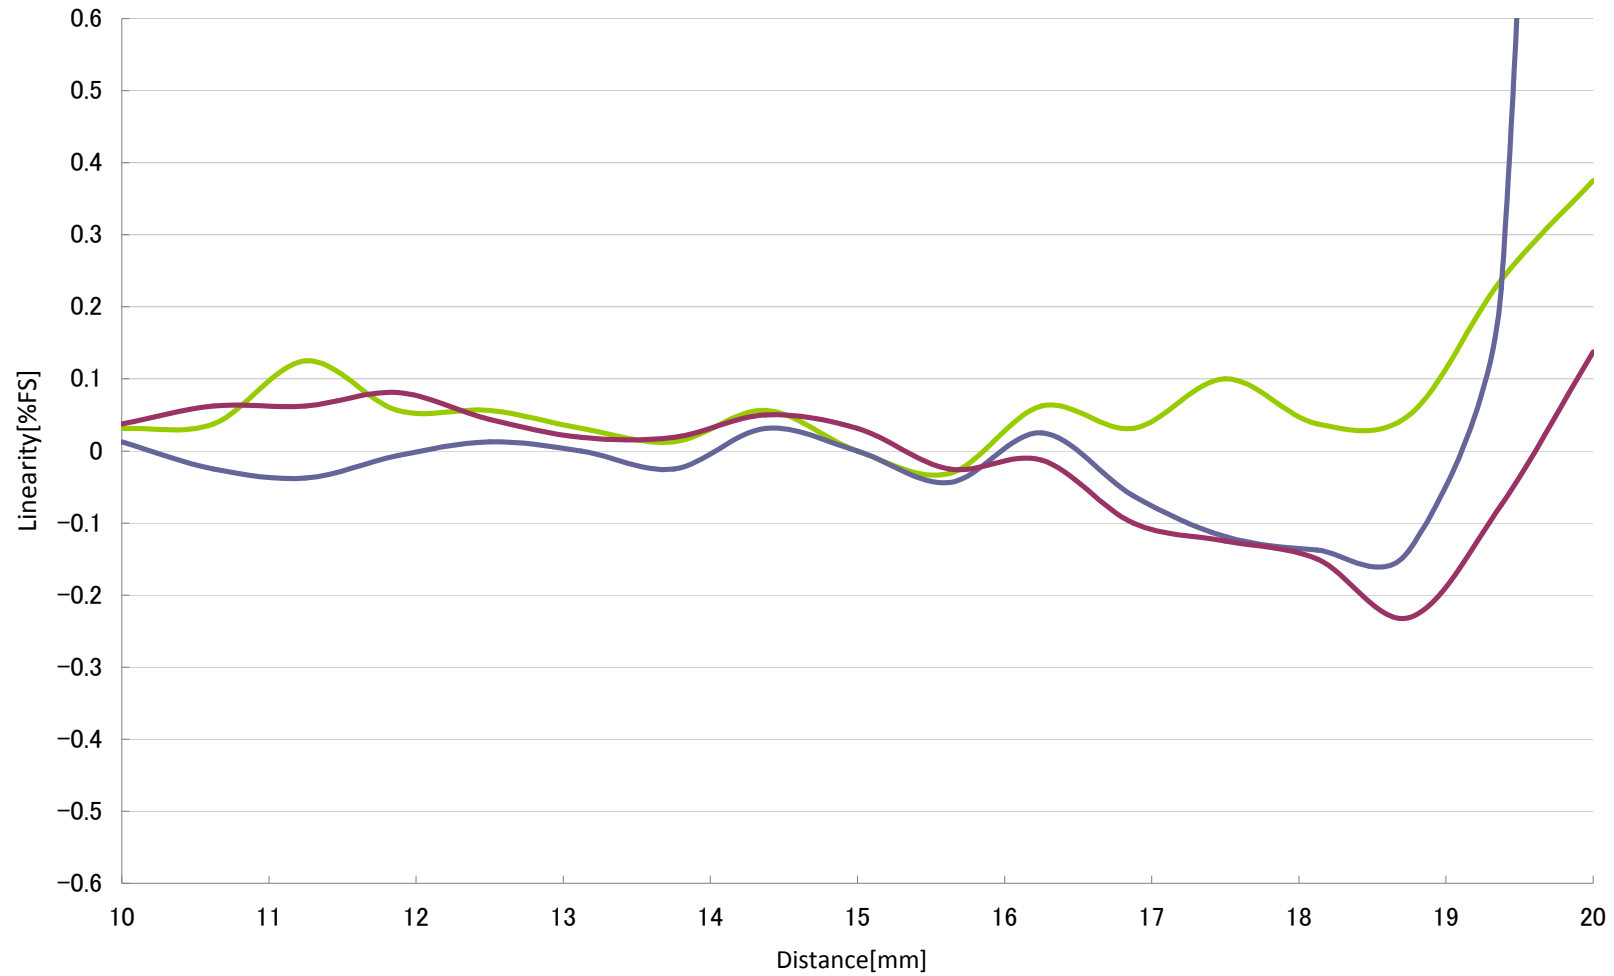

CD22 15mm type Linearity Current Output

- White ceramic
- Stainless steel
- Black rubber

CD22 15mm type Linearity Current Output

length+10°
White ceramic
Stainless steel
Black rubber

CD22 15mm type Linearity Current Output length-10°

- White ceramic
- Stainless steel
- Black rubber

CD22 15mm type Linearity Current Output width+10°

- White ceramic
- Stainless steel
- Black rubber

CD22 15mm type Linearity Current Output width-10°

- White ceramic
- Stainless steel
- Black rubber