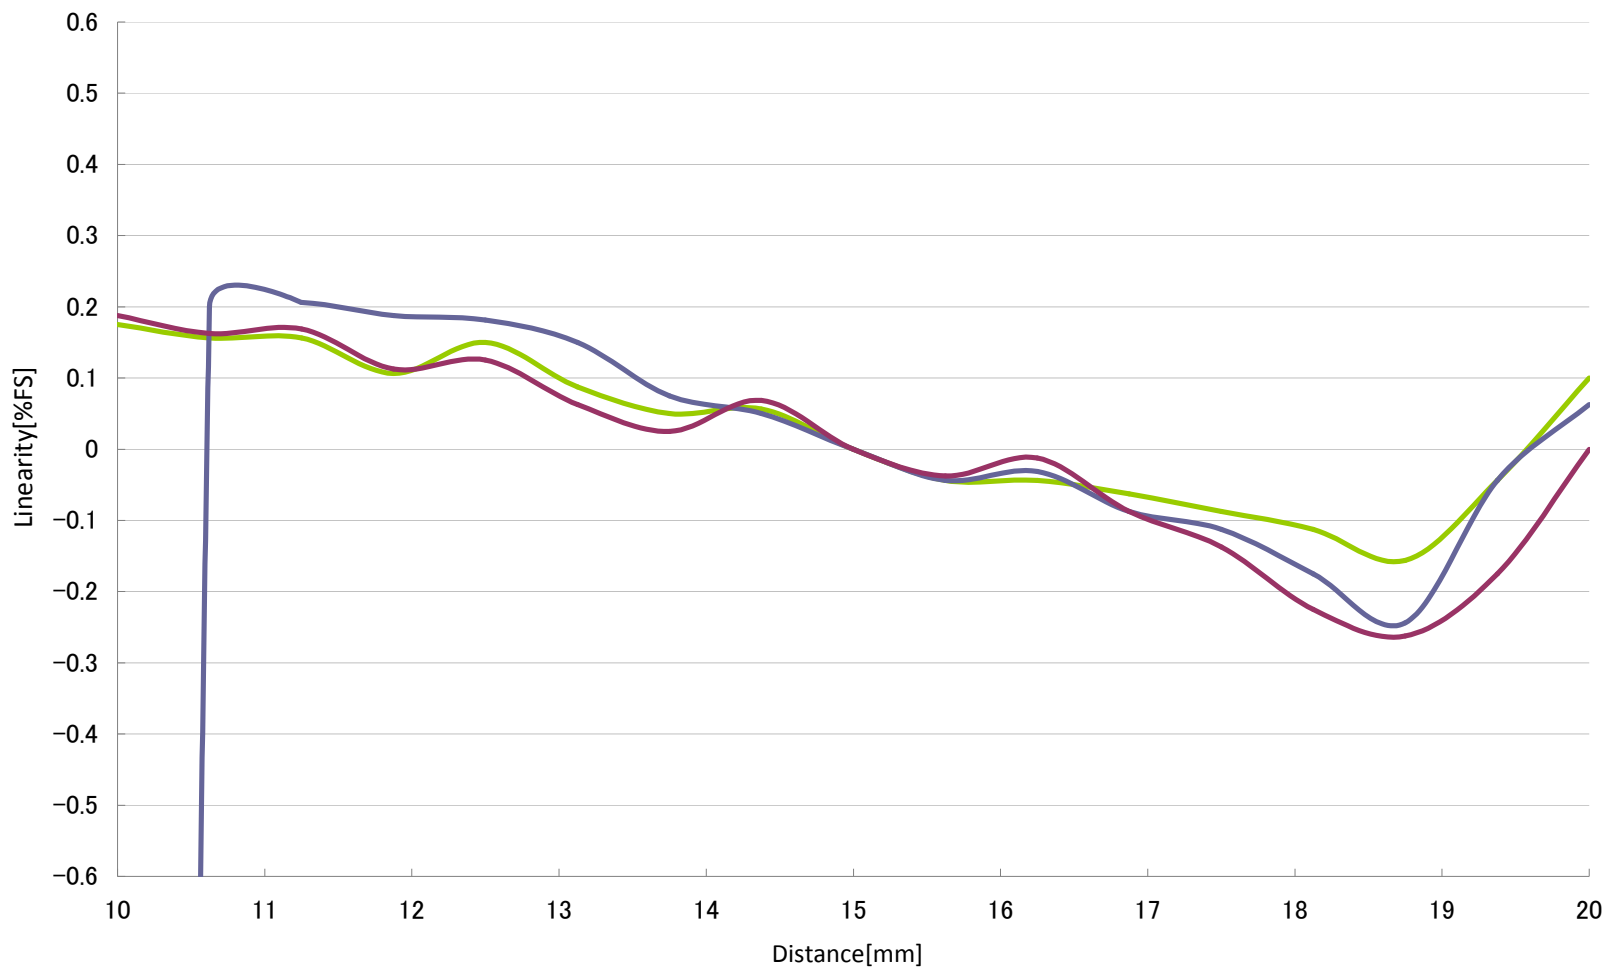

CD22 15mm type Linearity Current Output

- White ceramic
- Stainless steel
- Black rubber

CD22 15mm type Linearity Current Output

length+10°
White ceramic
Stainless steel
Black rubber

CD22 15mm type Linearity Current Output length-10°

- White ceramic
- Stainless steel
- Black rubber

CD22 15mm type Linearity Current Output width+10°

- White ceramic
- Stainless steel
- Black rubber

CD22 15mm type Linearity Current Output width-10°

- White ceramic
- Stainless steel
- Black rubber