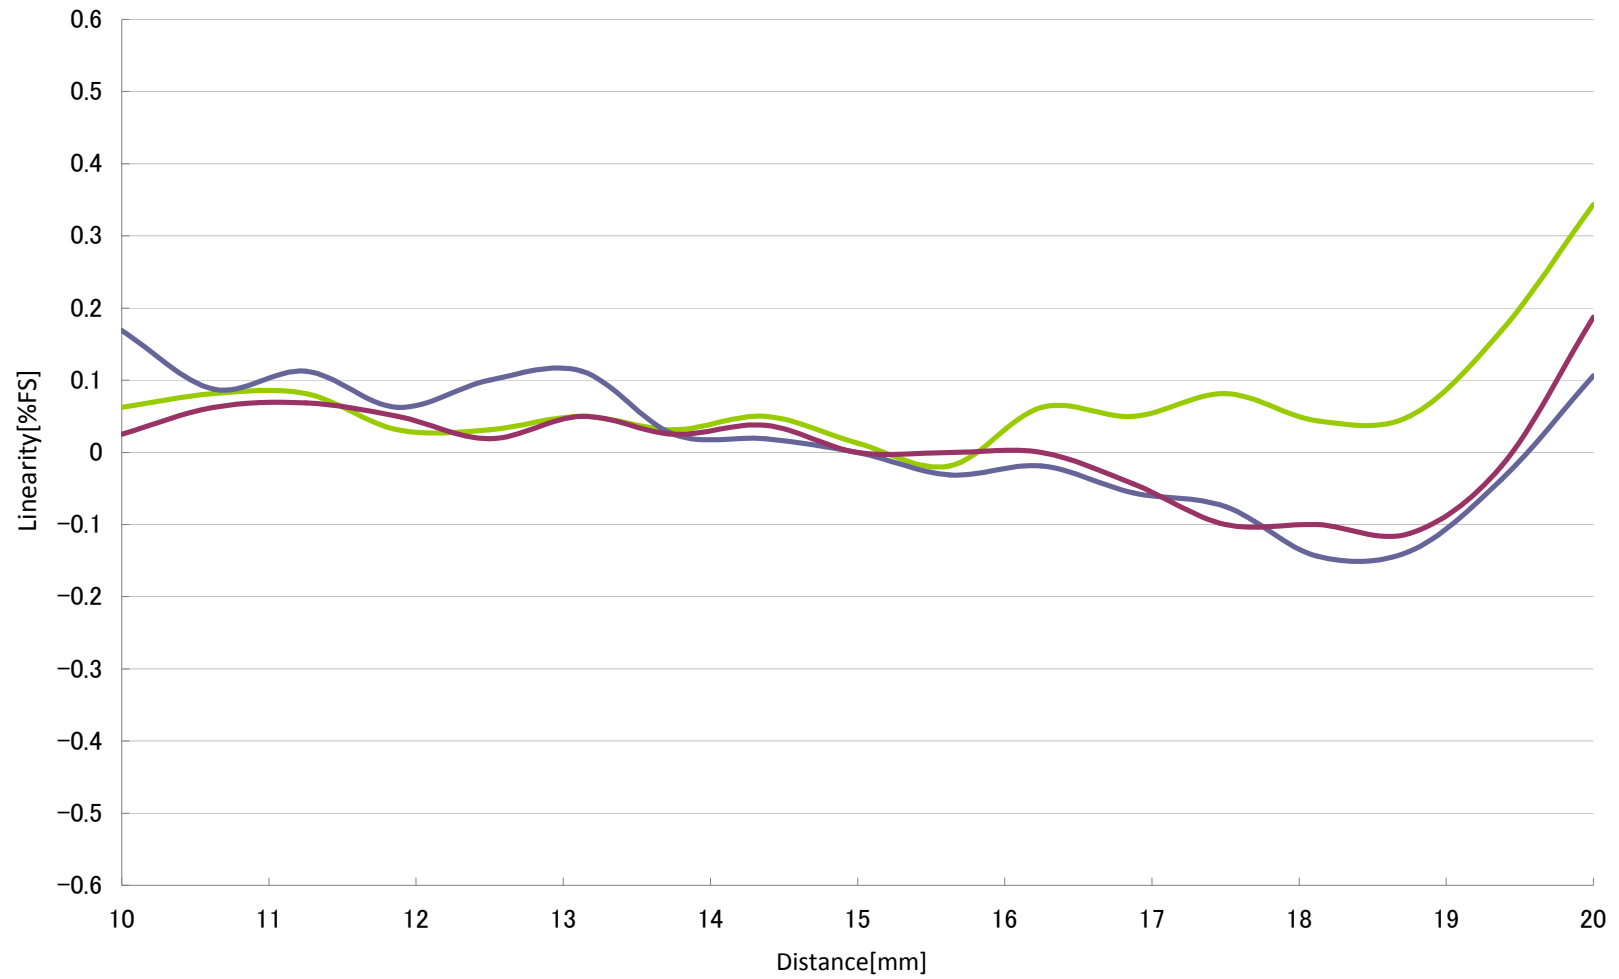

CD22 15mm type Linearity Current Output

- White ceramic
- Stainless steel
- Black rubber

CD22 15mm type Linearity Current Output

length+10°
White ceramic
Stainless steel
Black rubber

CD22 15mm type Linearity Current Output length-10°

- White ceramic
- Stainless steel
- Black rubber

CD22 15mm type Linearity Current Output width+10°

- White ceramic
- Stainless steel
- Black rubber

CD22 15mm type Linearity Current Output width-10°

- White ceramic
- Stainless steel
- Black rubber