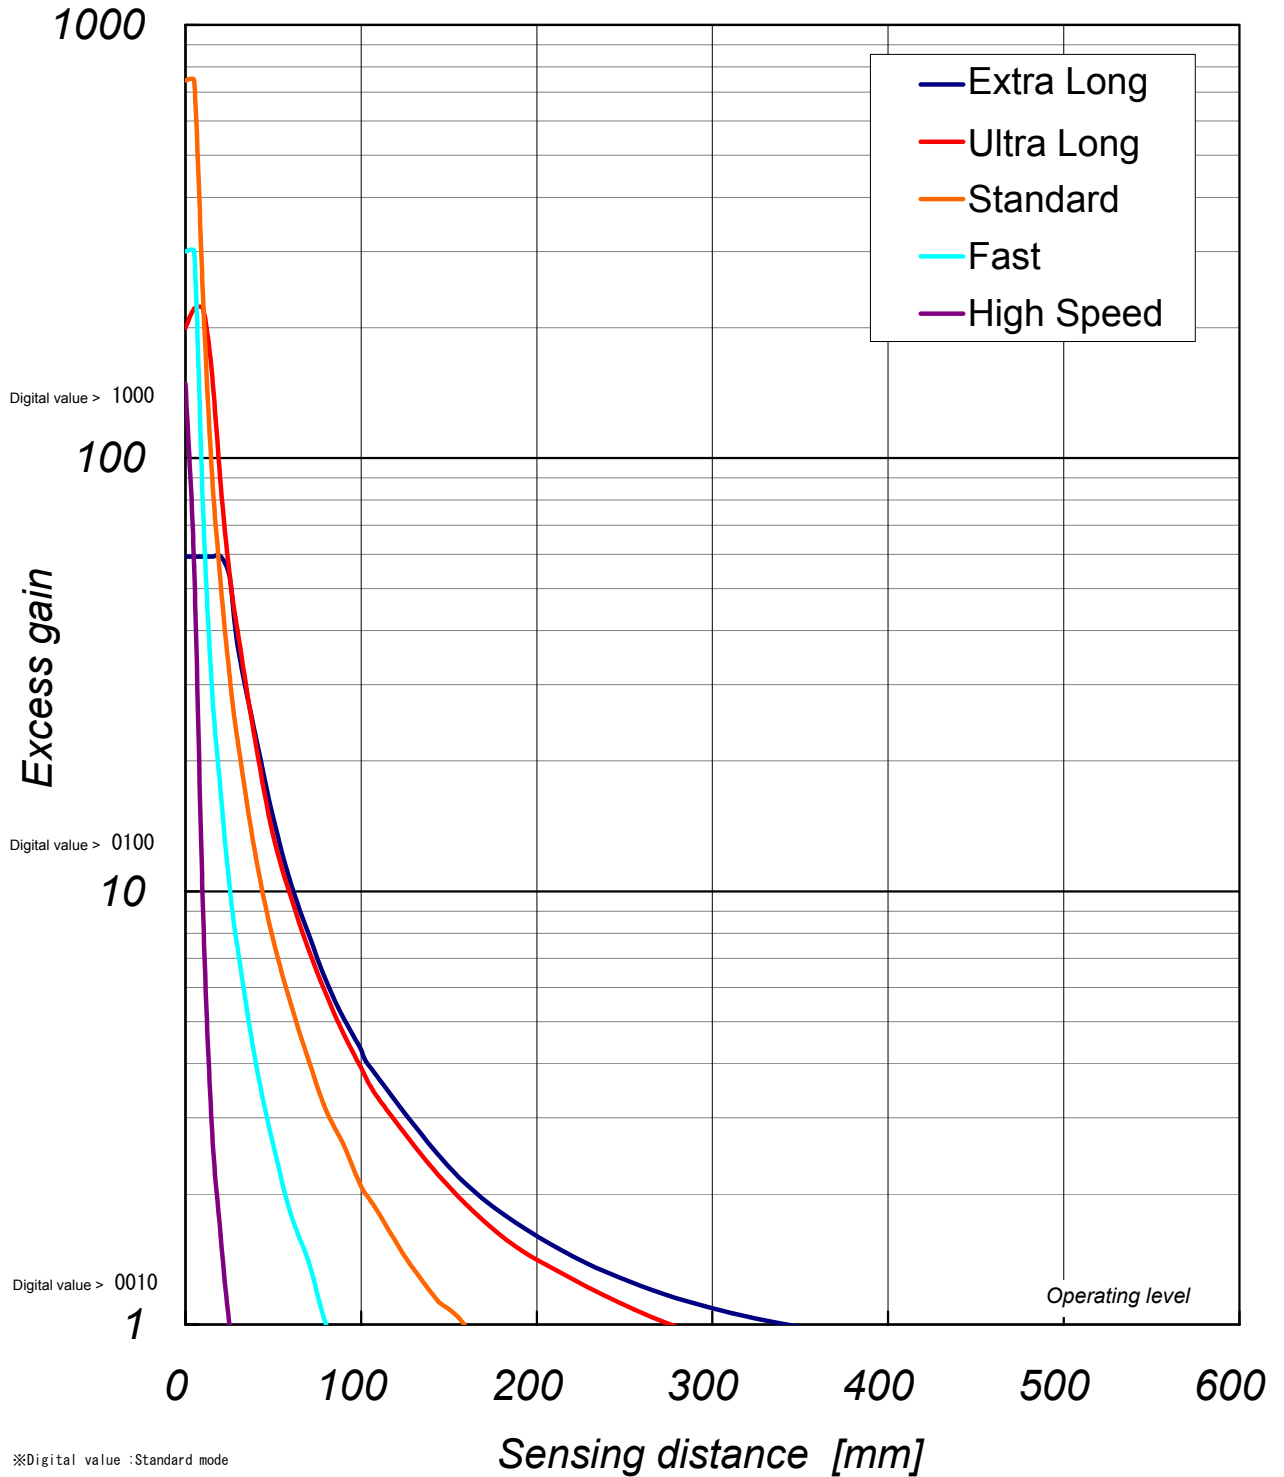

△1			
△2			
△3			

Typical example data

Digital value > 9999

A4	SCALE X	UNIT X	DATE 2009.9.18	DESCRIPTION NF-DT01/DK22
APPROVED BY S.Nishimura	CHECKED BY S.Nishimura	DRAWN BY Y.Shirakawa	DESIGNED BY Y.Shirakawa	D3RF NF-DM02
3RD ANGLE PROTECTION	OPTEX FA CO.,LTD.		DRAWING NO X109-W123	ITEM Excess Gain