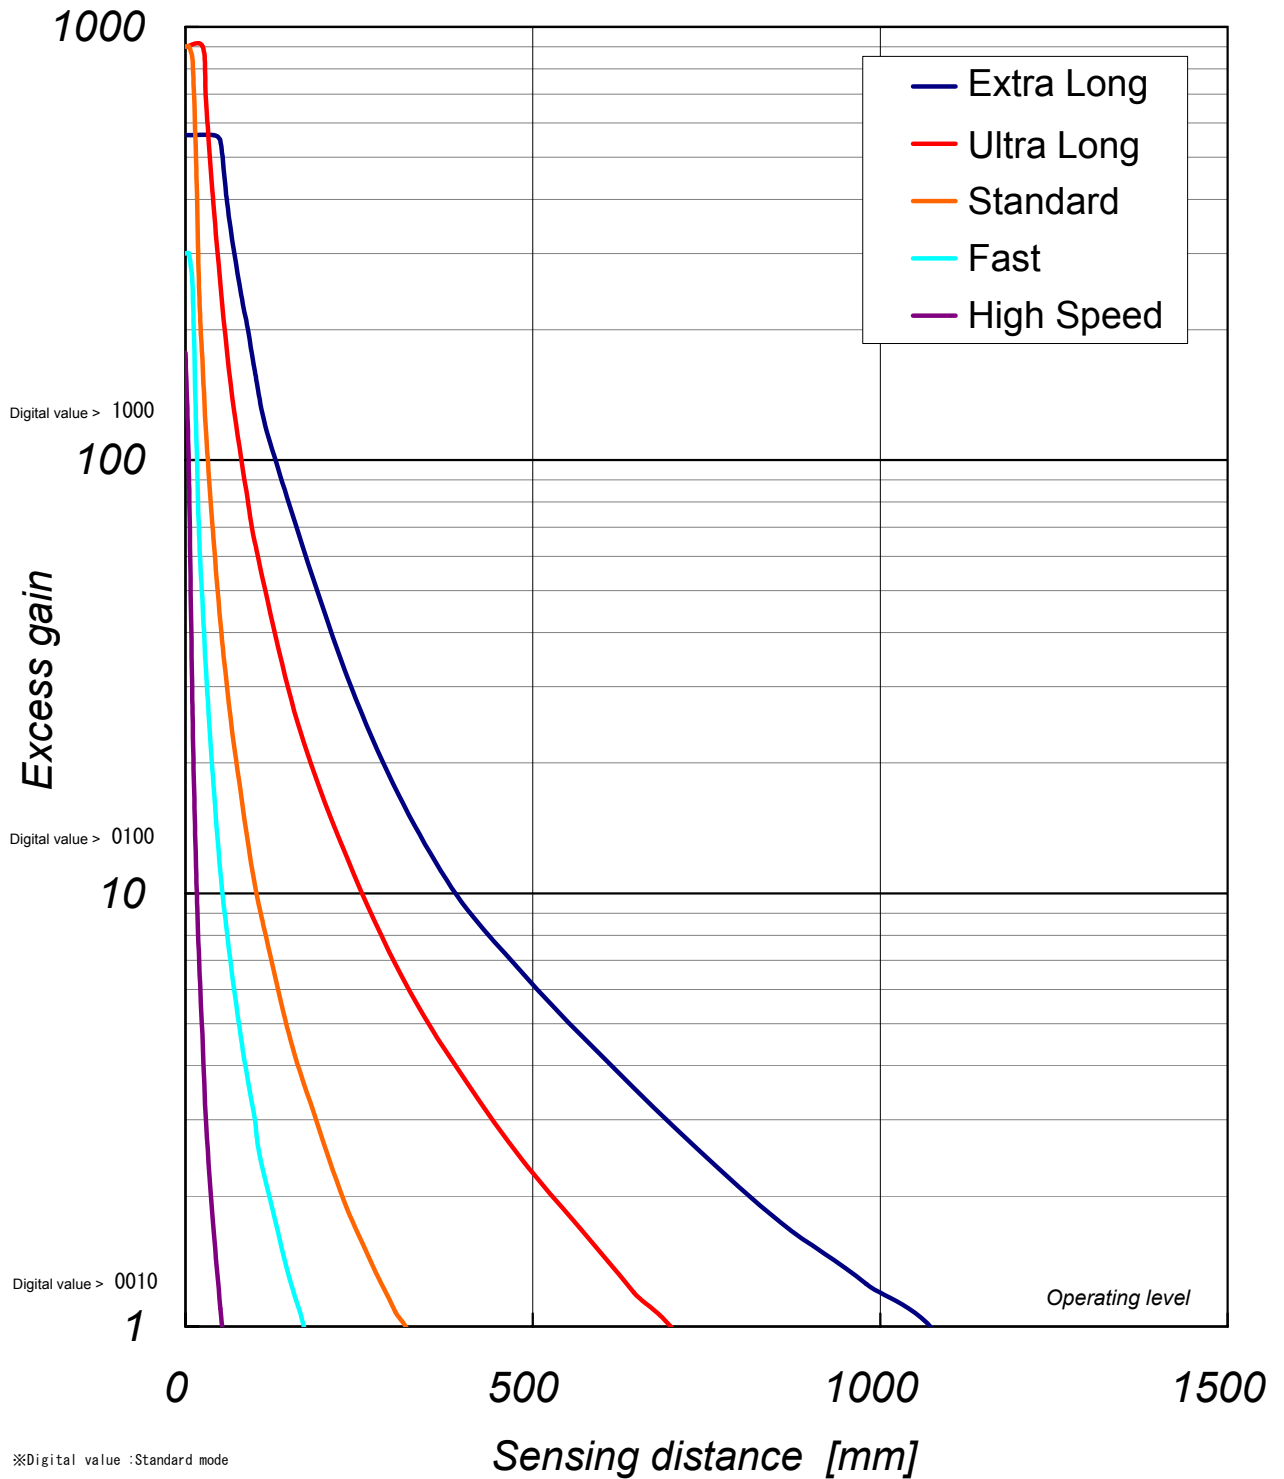

△1			
△2			
△3			

Typical example data

Digital value > 9999

A4	SCALE X	UNIT X	DATE 2009.9.18	DESCRIPTION
APPROVED BY S.Nishimura	CHECKED BY S.Nishimura	DRAWN BY Y.Shirakawa	DESIGNED BY Y.Shirakawa	D3RF NF-TH01
3RD ANGLE PROTECTION	OPTEX FA CO.,LTD.		DRAWING NO X109-W017	ITEM Excess Gain