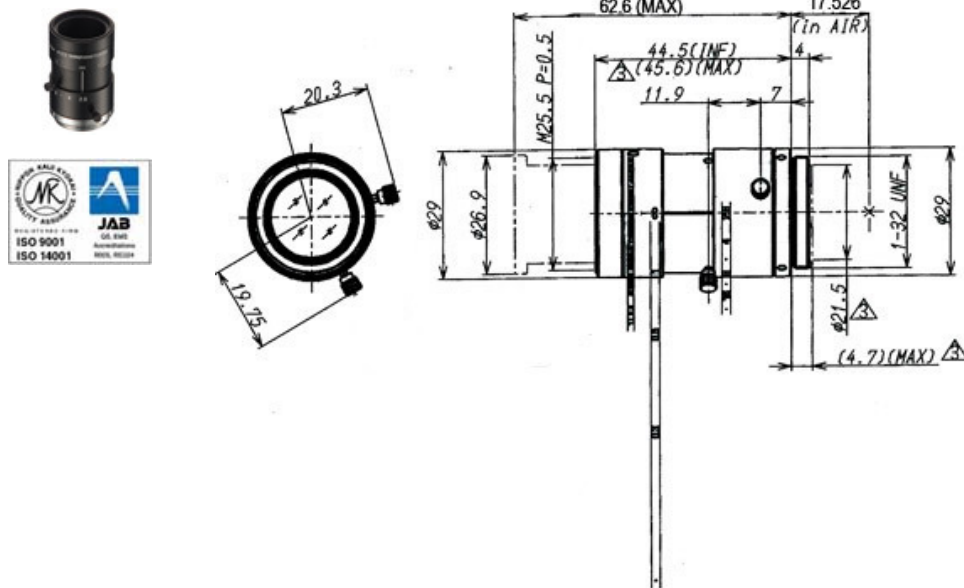

1/1.8 50MM F/2.8 with Lock for Mega Pixel Cameras

SPECIFICATIONS

Focal Length	50mm
Iris Range	F/2.8-22
Iris Operation	Manual w/Lock
Focus Operation	Manual w/Lock
Mount	C
1/1.8" Angle of View (horizontal/vertical)	8.3° x 6.2°
1/2" Angle of View (horizontal/vertical)	7.3° x 5.5°
TV Distortion	-0.1% or less
Filter Size	M25.5 P=0.5mm
Minimum Object Distance	0.2m
Weight	52g