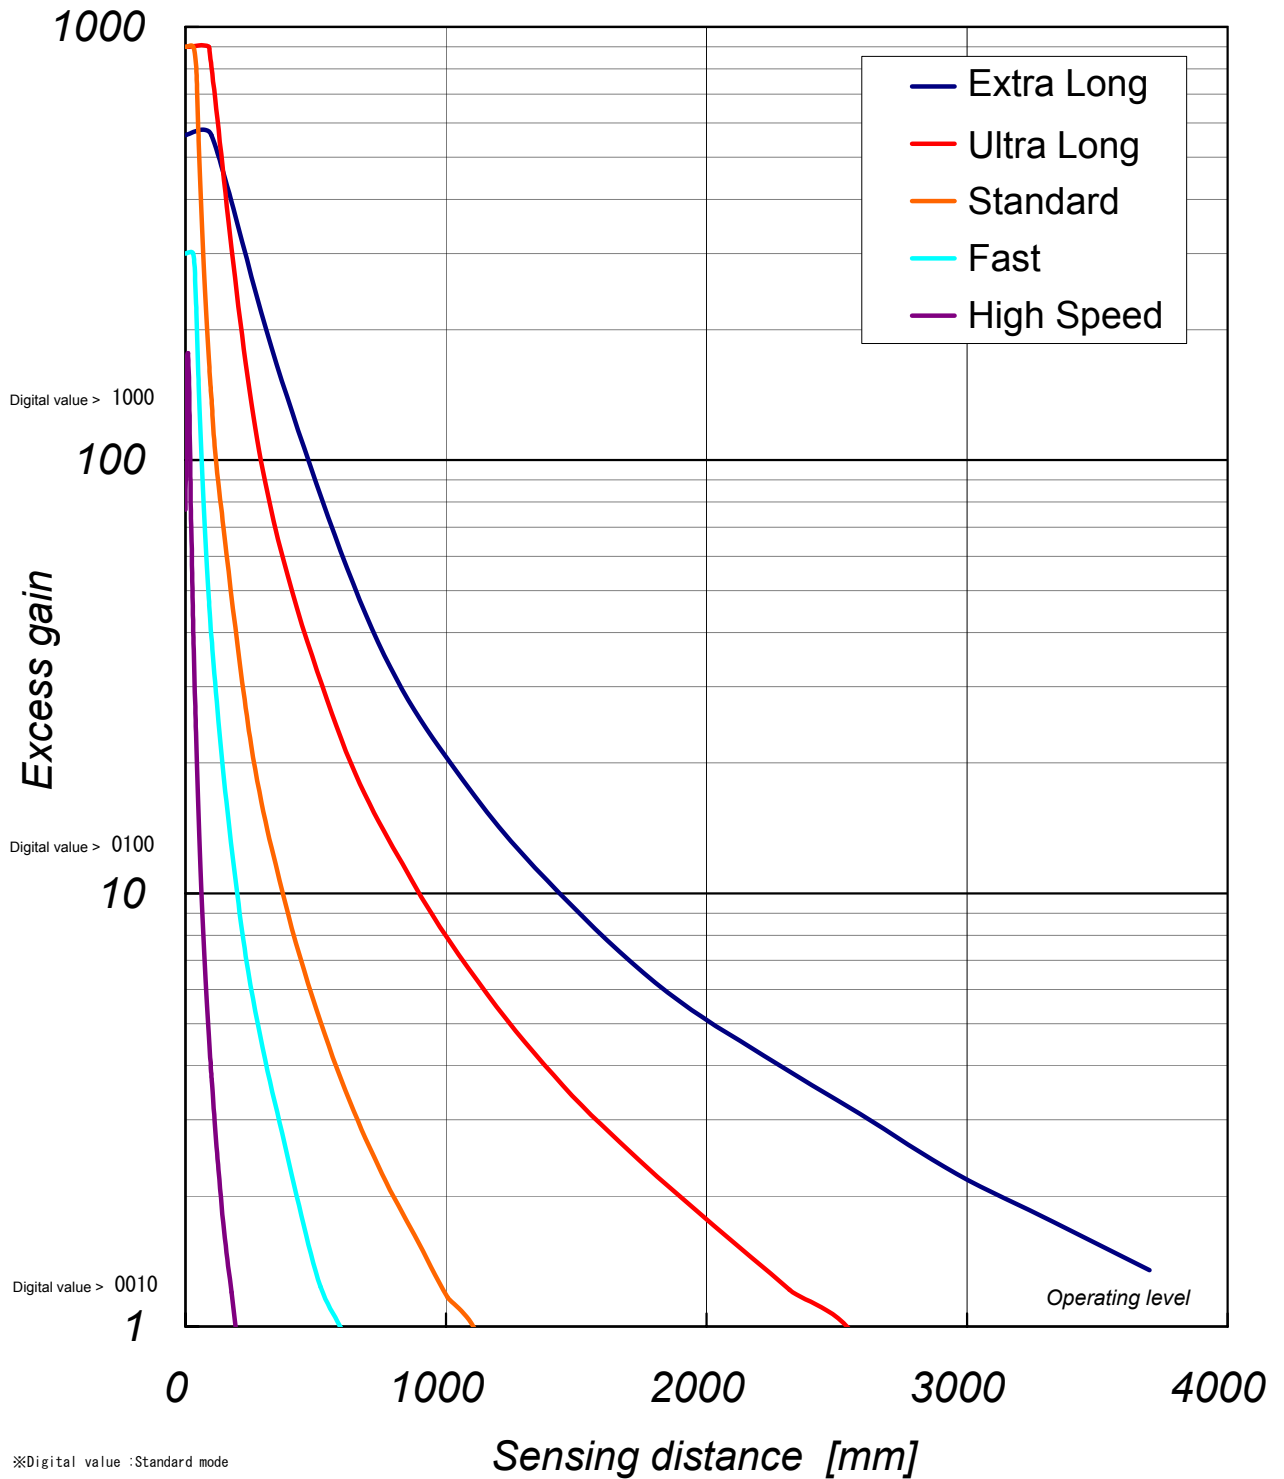

△1			
△2			
△3			

Typical example data

Digital value > 9999

<b>A4</b>	SCALE X	UNIT X	DATE 2009.9.18	DESCRIPTION
APPROVED BY S.Nishimura	CHECKED BY S.Nishimura	DRAWN BY Y.Shirakawa	DESIGNED BY Y.Shirakawa	D3RF      NF-TR01
3RD ANGLE PROTECTION	OPTEX FA CO.,LTD.		DRAWING NO X109-W019	ITEM Excess Gain