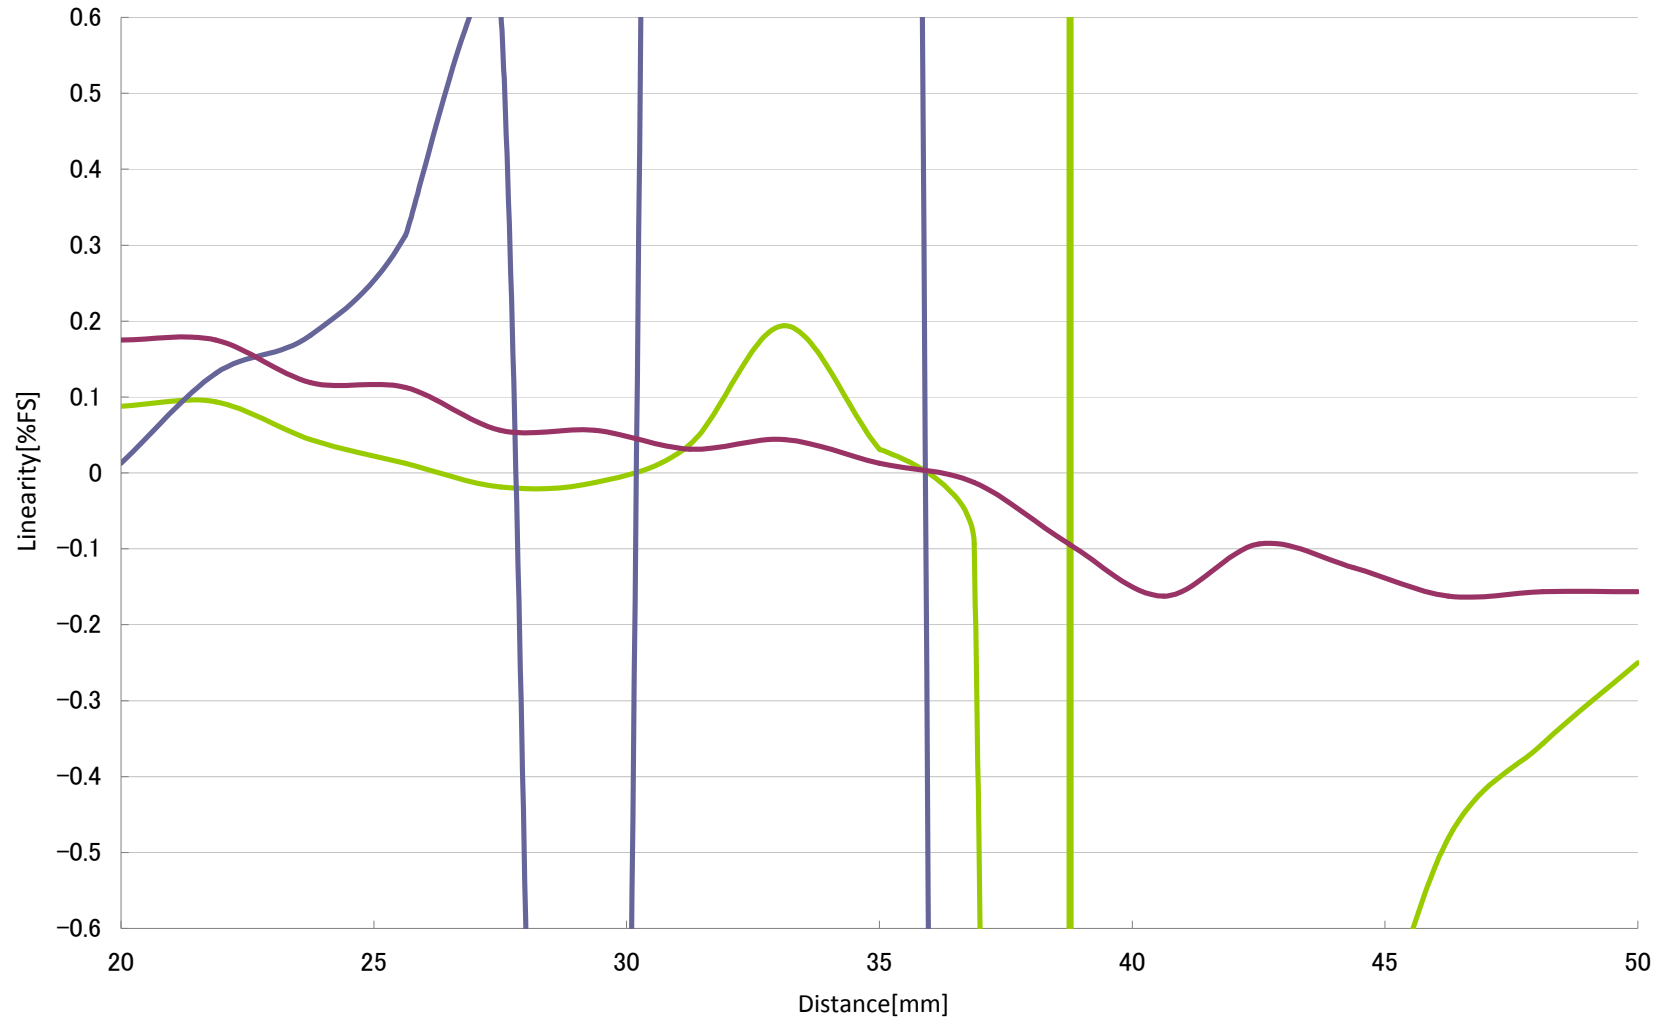

CD22 35mm type Linearity Current Output

- White ceramic
- Stainless steel
- Black rubber

CD22 35mm type Linearity Current Output length+10°

- White ceramic
- Stainless steel
- Black rubber

CD22 35mm type Linearity Current Output length-10°

- White ceramic
- Stainless steel
- Black rubber

CD22 35mm type Linearity Current Output width+10°

- White ceramic
- Stainless steel
- Black rubber

CD22 35mm type Linearity Current Output width-10°

- White ceramic
- Stainless steel
- Black rubber