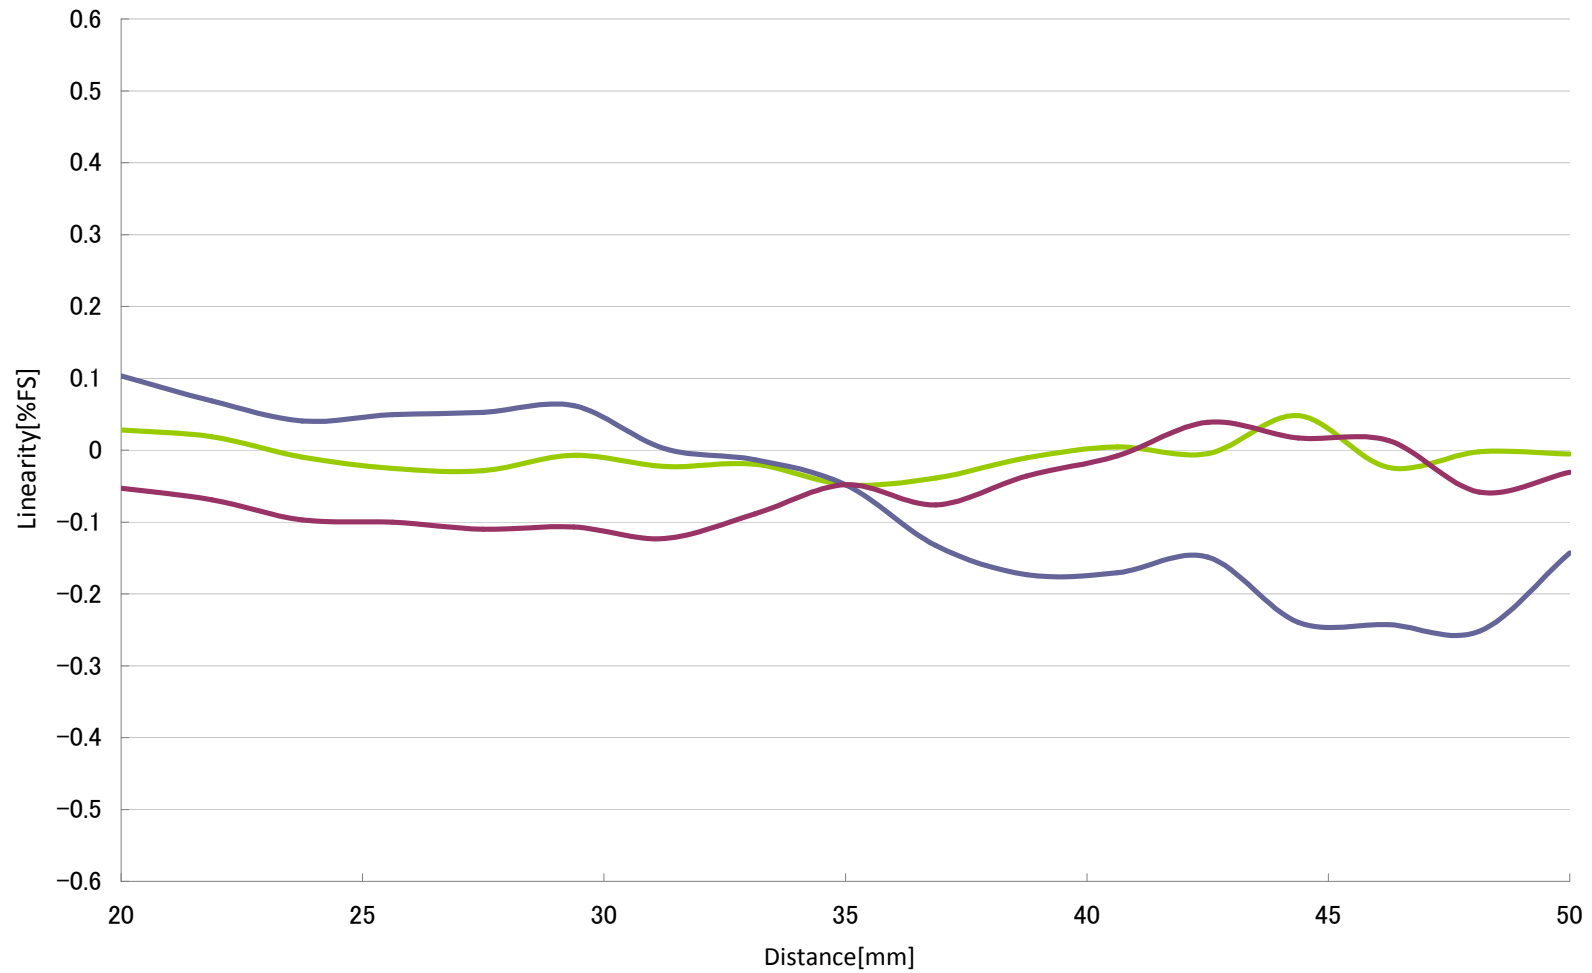

CD22 35mm type Linearity Current Output

- White ceramic
- Stainless steel
- Black rubber

CD22 35mm type Linearity Current Output length+10°

- White ceramic
- Stainless steel
- Black rubber

CD22 35mm type Linearity Current Output length-10°

- White ceramic
- Stainless steel
- Black rubber

CD22 35mm type Linearity Current Output width+10°

- White ceramic
- Stainless steel
- Black rubber

CD22 35mm type Linearity Current Output width-10°

- White ceramic
- Stainless steel
- Black rubber