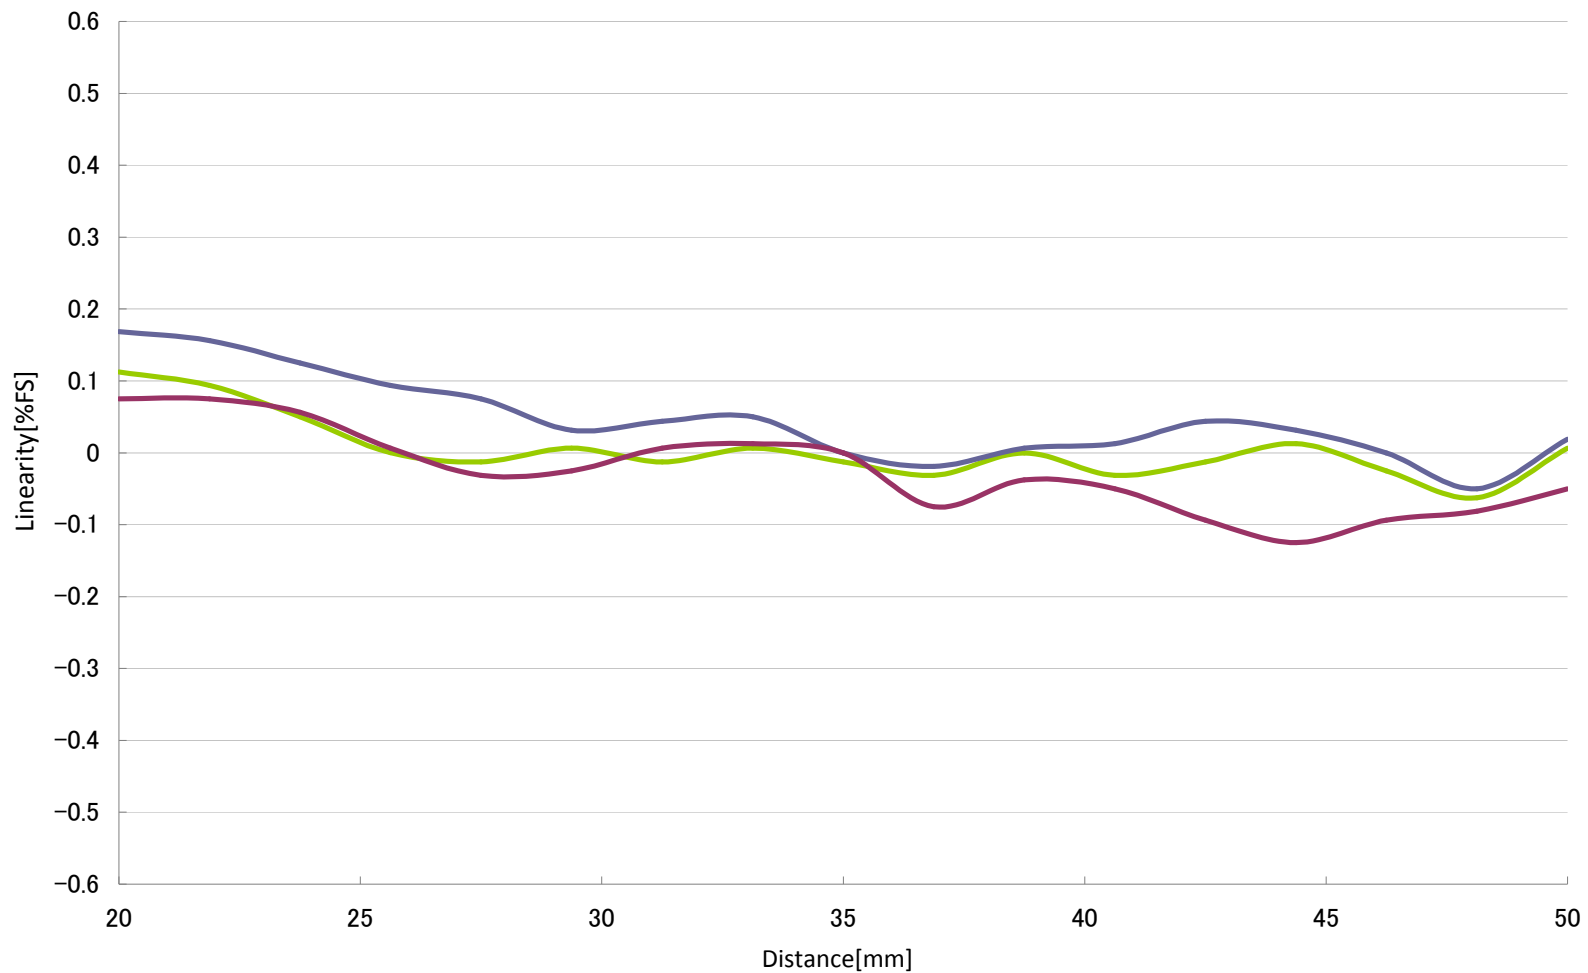

CD22 35mm type Linearity Current Output

- White ceramic
- Stainless steel
- Black rubber

CD22 35mm type Linearity Current Output length+10°

- White ceramic
- Stainless steel
- Black rubber

CD22 35mm type Linearity Current Output length-10°

- White ceramic
- Stainless steel
- Black rubber

CD22 35mm type Linearity Current Output width+10°

- White ceramic
- Stainless steel
- Black rubber

CD22 35mm type Linearity Current Output width-10°

- White ceramic
- Stainless steel
- Black rubber