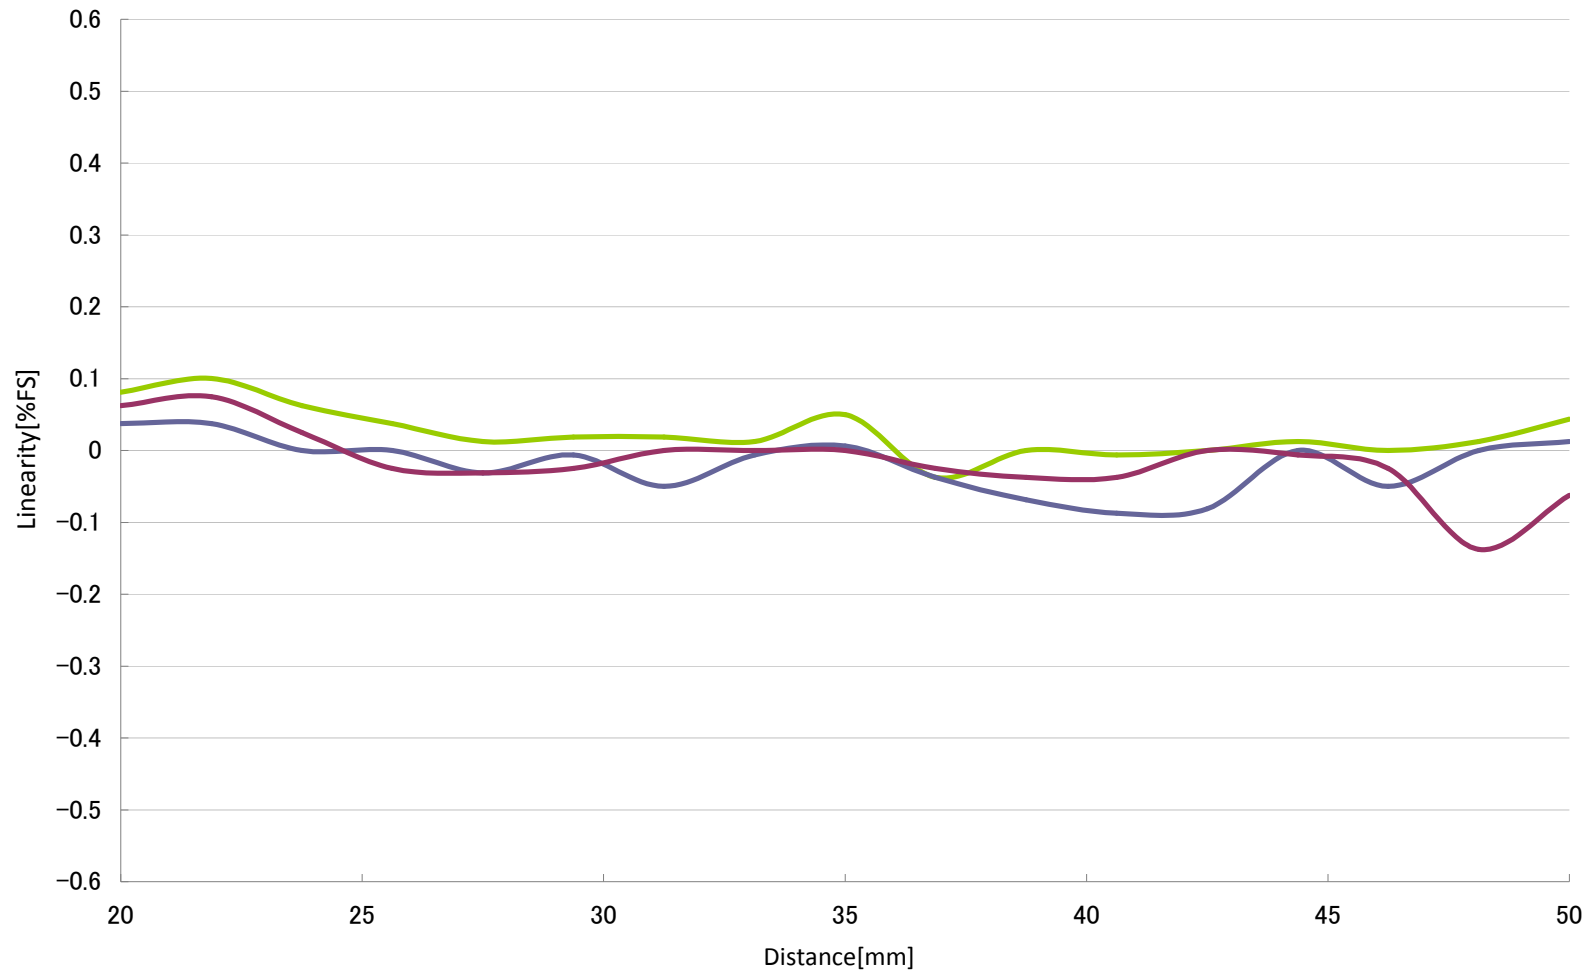

CD22 35mm type Linearity Current Output

- White ceramic
- Stainless steel
- Black rubber

CD22 35mm type Linearity Current Output length+10°

- White ceramic
- Stainless steel
- Black rubber

CD22 35mm type Linearity Current Output length-10°

- White ceramic
- Stainless steel
- Black rubber

CD22 35mm type Linearity Current Output width+10°

- White ceramic
- Stainless steel
- Black rubber

CD22 35mm type Linearity Current Output width-10°

- White ceramic
- Stainless steel
- Black rubber