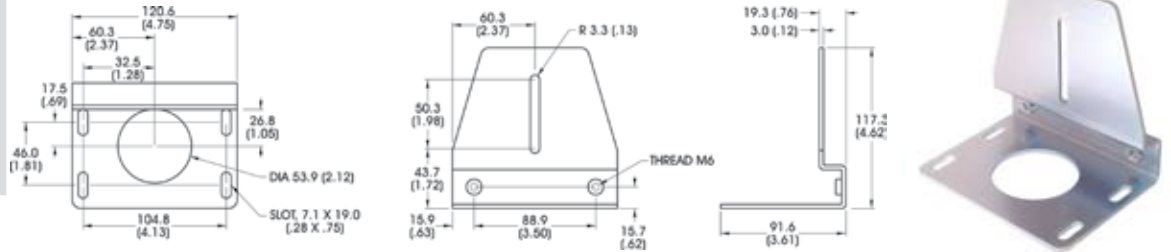

## Mounting Brackets

To simplify the mounting process, Ai offers a line of camera brackets for positioning lights under or around the camera lens. Most brackets are designed to be held in place by the same screw that secures the camera. **Brackets are included with the lights indicated below.**

### Ordering Information

Standard Product:  
Shipped Next Day

CB010

FOR USE WITH:  
DL7248

### Ordering Information

Standard Product:  
Shipped Next Day

CB013

FOR USE WITH:  
DL9160