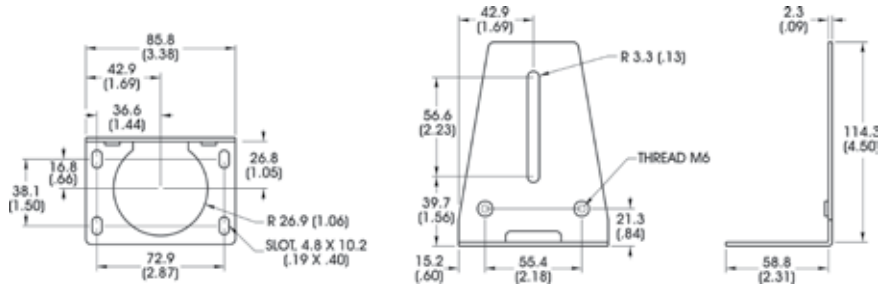

## Mounting Brackets

To simplify the mounting process, Ai offers a line of camera brackets for positioning lights under or around the camera lens. Most brackets are designed to be held in place by the same screw that secures the camera. **Brackets are included with the lights indicated below.**

### Ordering Information

Standard Product:  
Shipped Next Day

CB010

FOR USE WITH:  
DL7248