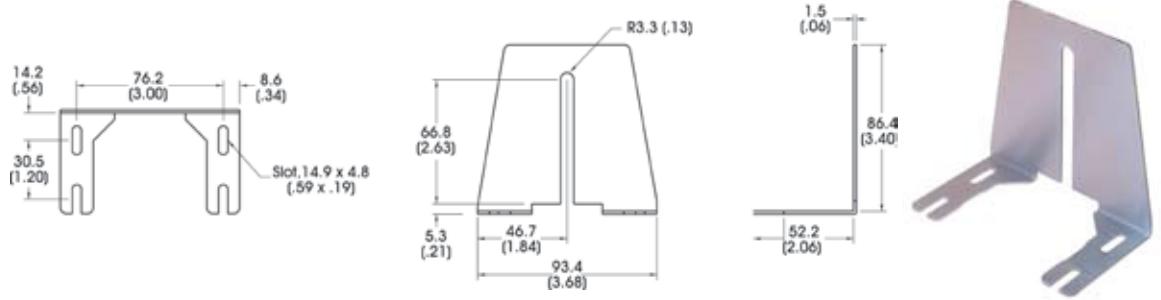

Ordering Information

Standard Product:
Shipped Next Day

CB092

FOR USE WITH:
RL4260, RL36120,
RL3536, RL3940